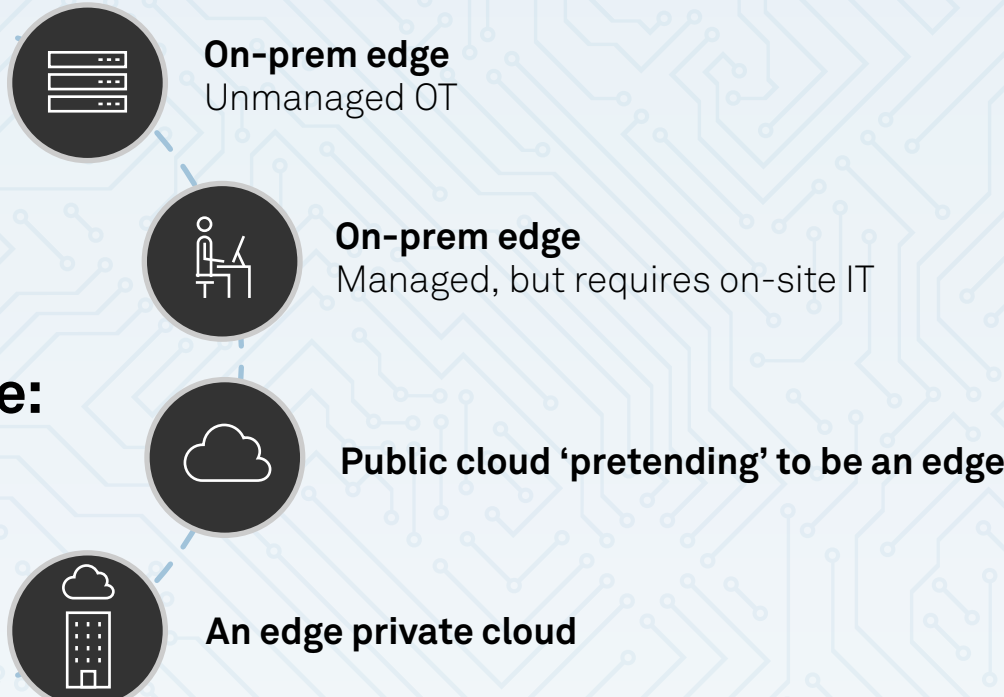

# Expanding Opportunities at the Edge With Private Cloud

The edge has emerged as an **essential execution venue** for industrial digital workloads

Edge infrastructure delivers **several advantages...**

...that map directly to what enterprises say they consider **most important when choosing a workload execution venue.**

**More enterprises are adopting edge infrastructure for digital workloads, including enterprise IoT use cases.**

Many industries benefit greatly from workloads at the edge that require the **high-performance, ultra-low-latency** the edge can deliver

**But not every edge is the same:**

As a critical component of an enterprise hybrid IT architecture, an edge private cloud can support key industry use cases to deliver **unique advantages**, including: