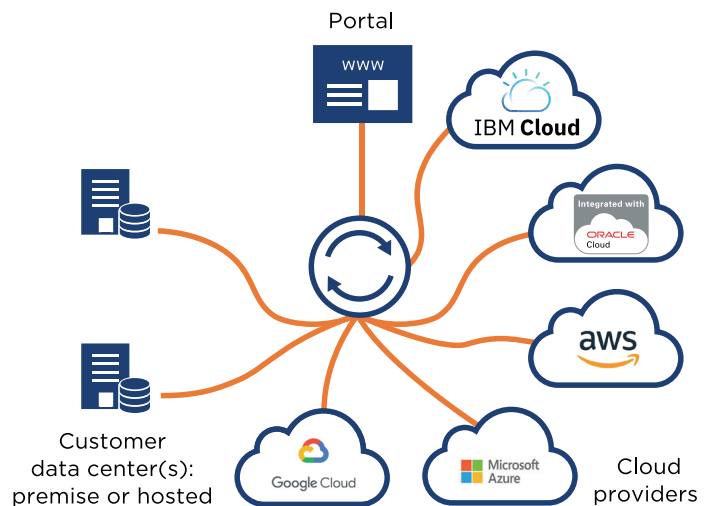

Lumen[®] Dynamic Connections

Get real-time network provisioning with built-in threat protection.

Lumen Dynamic Connections provides secure, real-time connectivity to your data center and cloud environments. Using the secure portal, you choose the bandwidth speed and which locations to connect, when you demand it. With a pay-as-you-go model, you have the control and flexibility to better manage network infrastructure expenses. And by utilizing our private network, your connection is inherently secure and exposure to external threats is minimized. Our global network, widespread visibility and portfolio of security services add additional layers of protection.

Global reach

On-net connectivity to AWS, Microsoft Azure, Google Cloud, Oracle, IBM and 2,200+ third-party data centers in North America, Europe and Asia-Pacific.

Secure connectivity

By utilizing the Lumen private network, your connection is inherently secure, minimizing your exposure to external threats.

*A Lumen master services agreement for network services with minimum term and early termination fees is required to gain access to Dynamic Connections.

Why Lumen?

Lumen delivers a highly secure and globally connected network platform with the convenience to order Lumen Dynamic Connections as you choose. Manage secure, reliable, high-performance, scalable, private any-to-any/point-to-point WAN connectivity on demand and spend less time managing traffic and more time focusing on your business.

Features

- Lumen Dynamic Connections links your data center and cloud environments in real time. Get a fast, secure and flexible link between your data center and cloud environments
- Accelerate order delivery from days or weeks to near real-time
- Pay-as-you-go billing model
- Access the service via secure portal
- On-net connectivity to AWS, Azure, Google Cloud, Oracle, IBM and over 2,200 third-party data centers
- Bandwidth speeds up to 10G