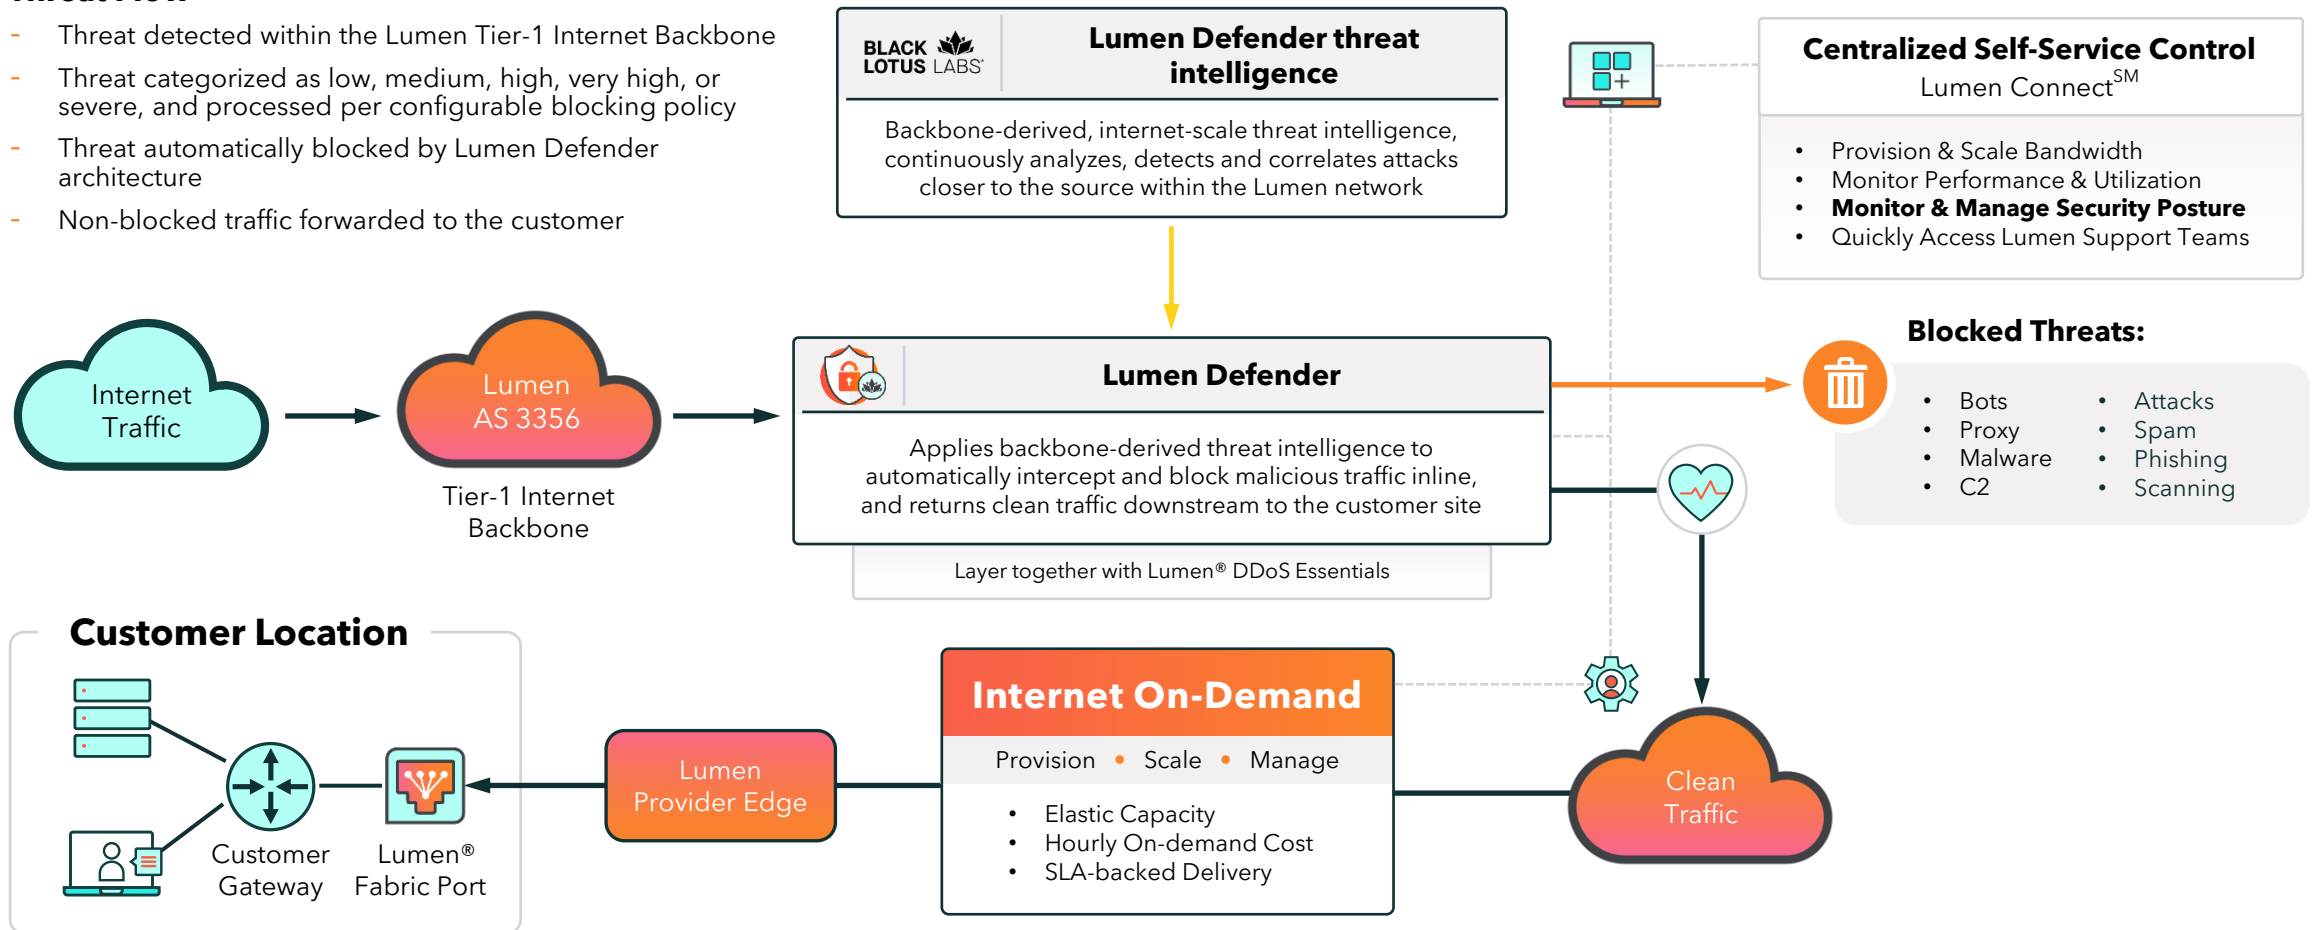

### What it Blocks

- Unsupported Applications
- Unused Ports
- Unauthorized Users

## DDoS Mitigation Flow:

- Volumetric attack detected on customer IP address within the Lumen Tier-1 Internet Backbone using behavioral patterns
- Affected traffic is then automatically diverted through Lumen DDoS mitigation scrubbers as it enters the Lumen network and Lumen® Rapid Threat Defense countermeasures are applied to neutralize the attack before the customer is affected
- Clean traffic is then automatically returned to the customer

# Lumen Defender<sup>SM</sup> Plus for Internet On-Demand

Network-embedded, customizable upstream protection powered by Black Lotus Labs<sup>®</sup> intelligence.

## • Threat Flow

- Threat detected within the Lumen Tier-1 Internet Backbone
- Threat categorized as low, medium, high, very high, or severe, and processed per configurable blocking policy
- Threat automatically blocked by Lumen Defender architecture
- Non-blocked traffic forwarded to the customer