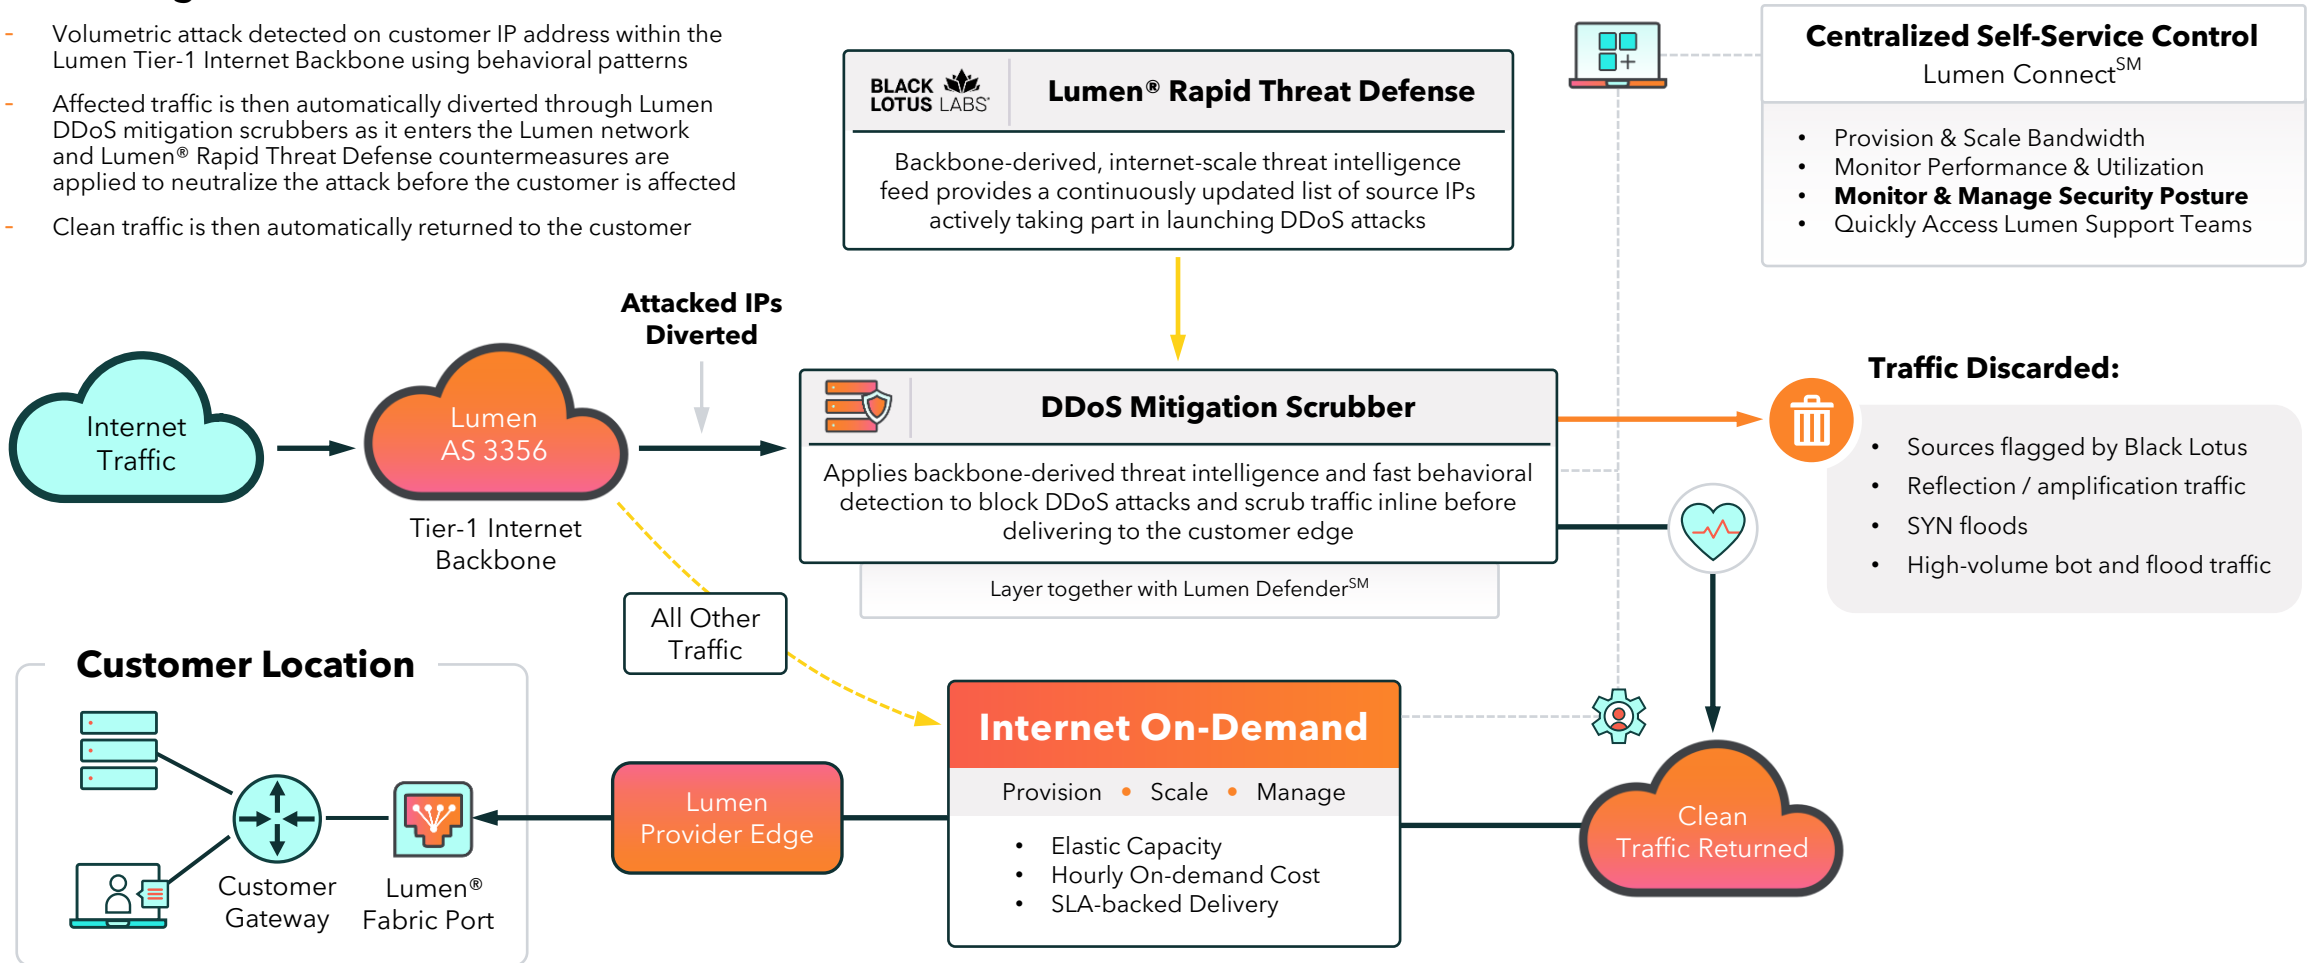

## Customer Firewall

Filters traffic based on custom, user-defined rules.

### What it Blocks

- Unsupported Applications
- Unused Ports
- Unauthorized Users

# Lumen® DDoS Essentials for Internet On-Demand

Network-embedded volumetric protection powered by Black Lotus Labs® intelligence.

## DDoS Mitigation Flow:

- Volumetric attack detected on customer IP address within the Lumen Tier-1 Internet Backbone using behavioral patterns
- Affected traffic is then automatically diverted through Lumen DDoS mitigation scrubbers as it enters the Lumen network and Lumen® Rapid Threat Defense countermeasures are applied to neutralize the attack before the customer is affected
- Clean traffic is then automatically returned to the customer