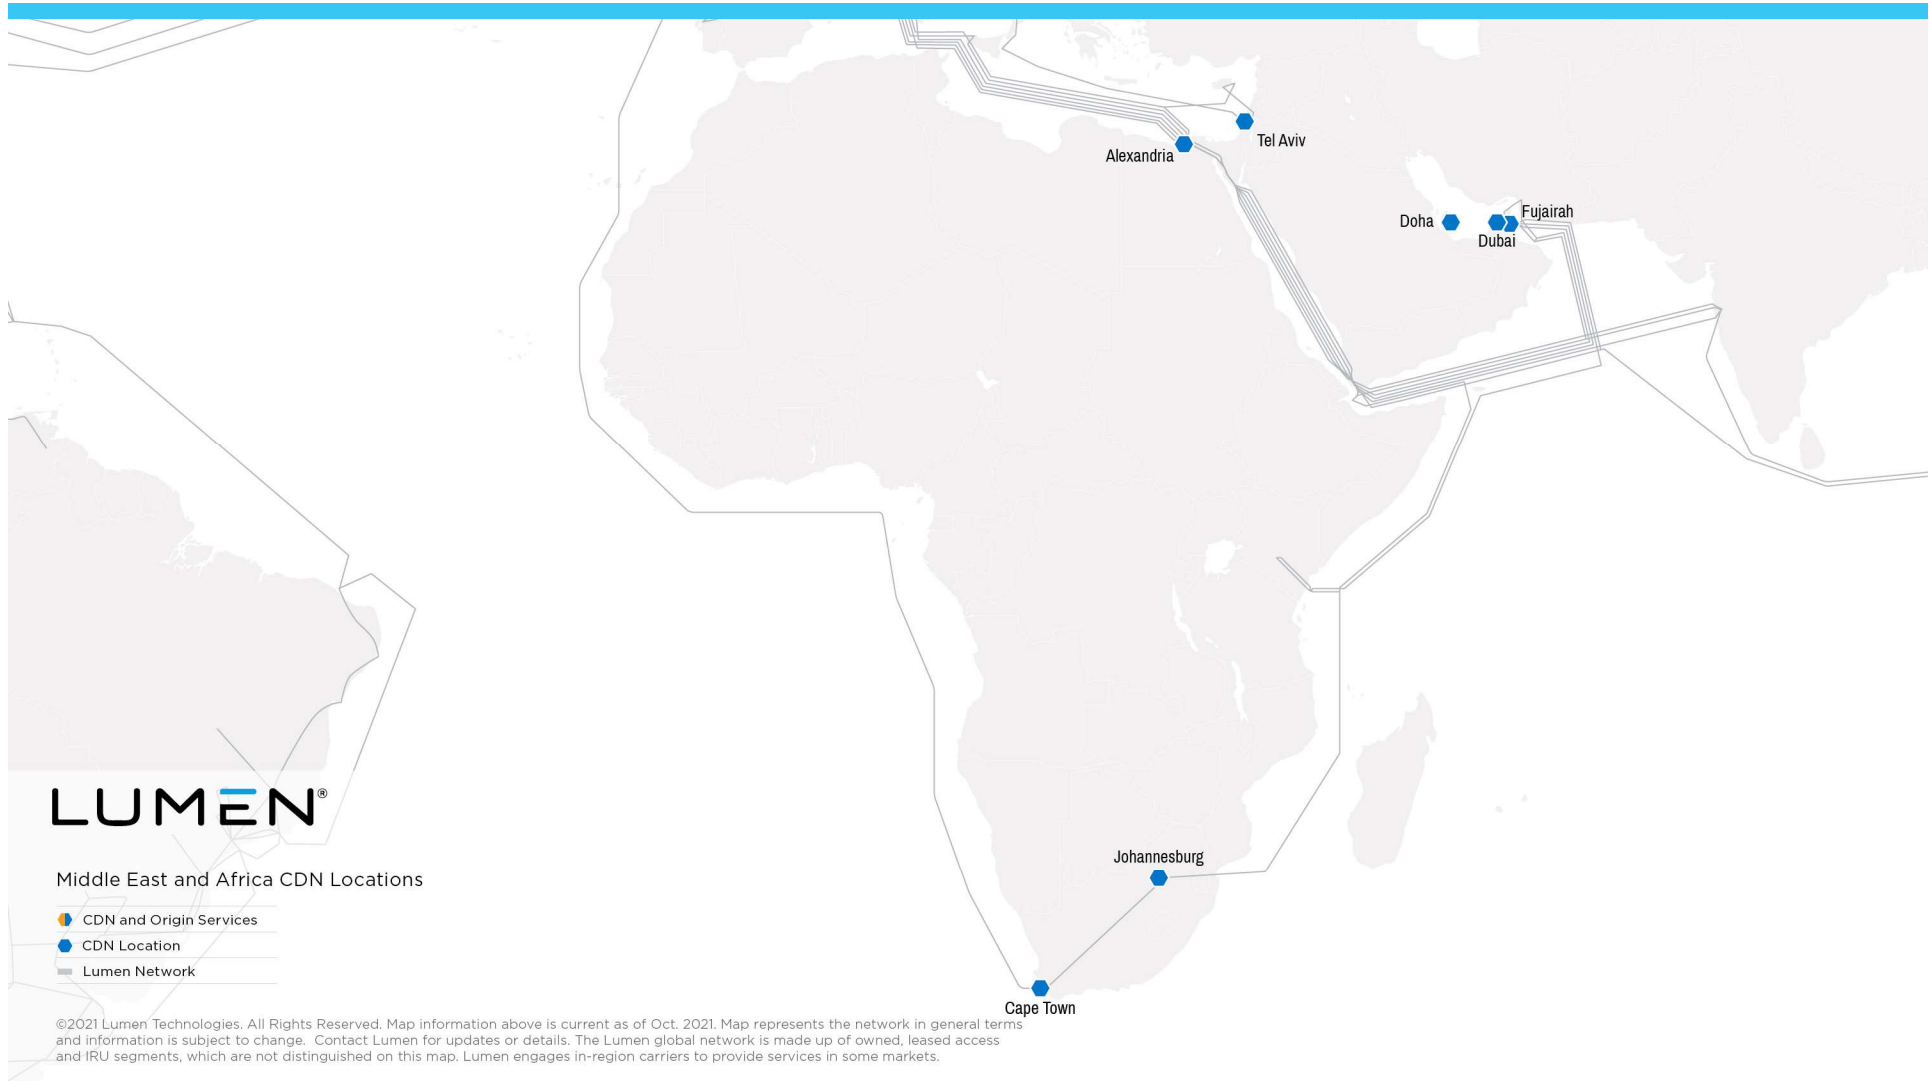

## Europe CDN Locations

- CDN and Origin Services
- CDN Location
- Lumen Network

©2021 Lumen Technologies. All Rights Reserved. Map information above is current as of Oct. 2021. Map represents the network in general terms and information is subject to change. Contact Lumen for updates or details. The Lumen global network is made up of owned, leased access and IRU segments, which are not distinguished on this map. Lumen engages in-region carriers to provide services in some markets.

## Latin America CDN Locations

- CDN and Origin Services
- CDN Location
- Lumen Network

©2021 Lumen Technologies. All Rights Reserved. Map information above is current as of Oct. 2021. Map represents the network in general terms and information is subject to change. Contact Lumen for updates or details. The Lumen global network is made up of owned, leased access and IRU segments, which are not distinguished on this map. Lumen engages in-region carriers to provide services in some markets.

**LUMEN**<sup>®</sup>

Middle East and Africa CDN Locations

- CDN and Origin Services
- CDN Location
- Lumen Network

©2021 Lumen Technologies. All Rights Reserved. Map information above is current as of Oct. 2021. Map represents the network in general terms and information is subject to change. Contact Lumen for updates or details. The Lumen global network is made up of owned, leased access and IRU segments, which are not distinguished on this map. Lumen engages in-region carriers to provide services in some markets.