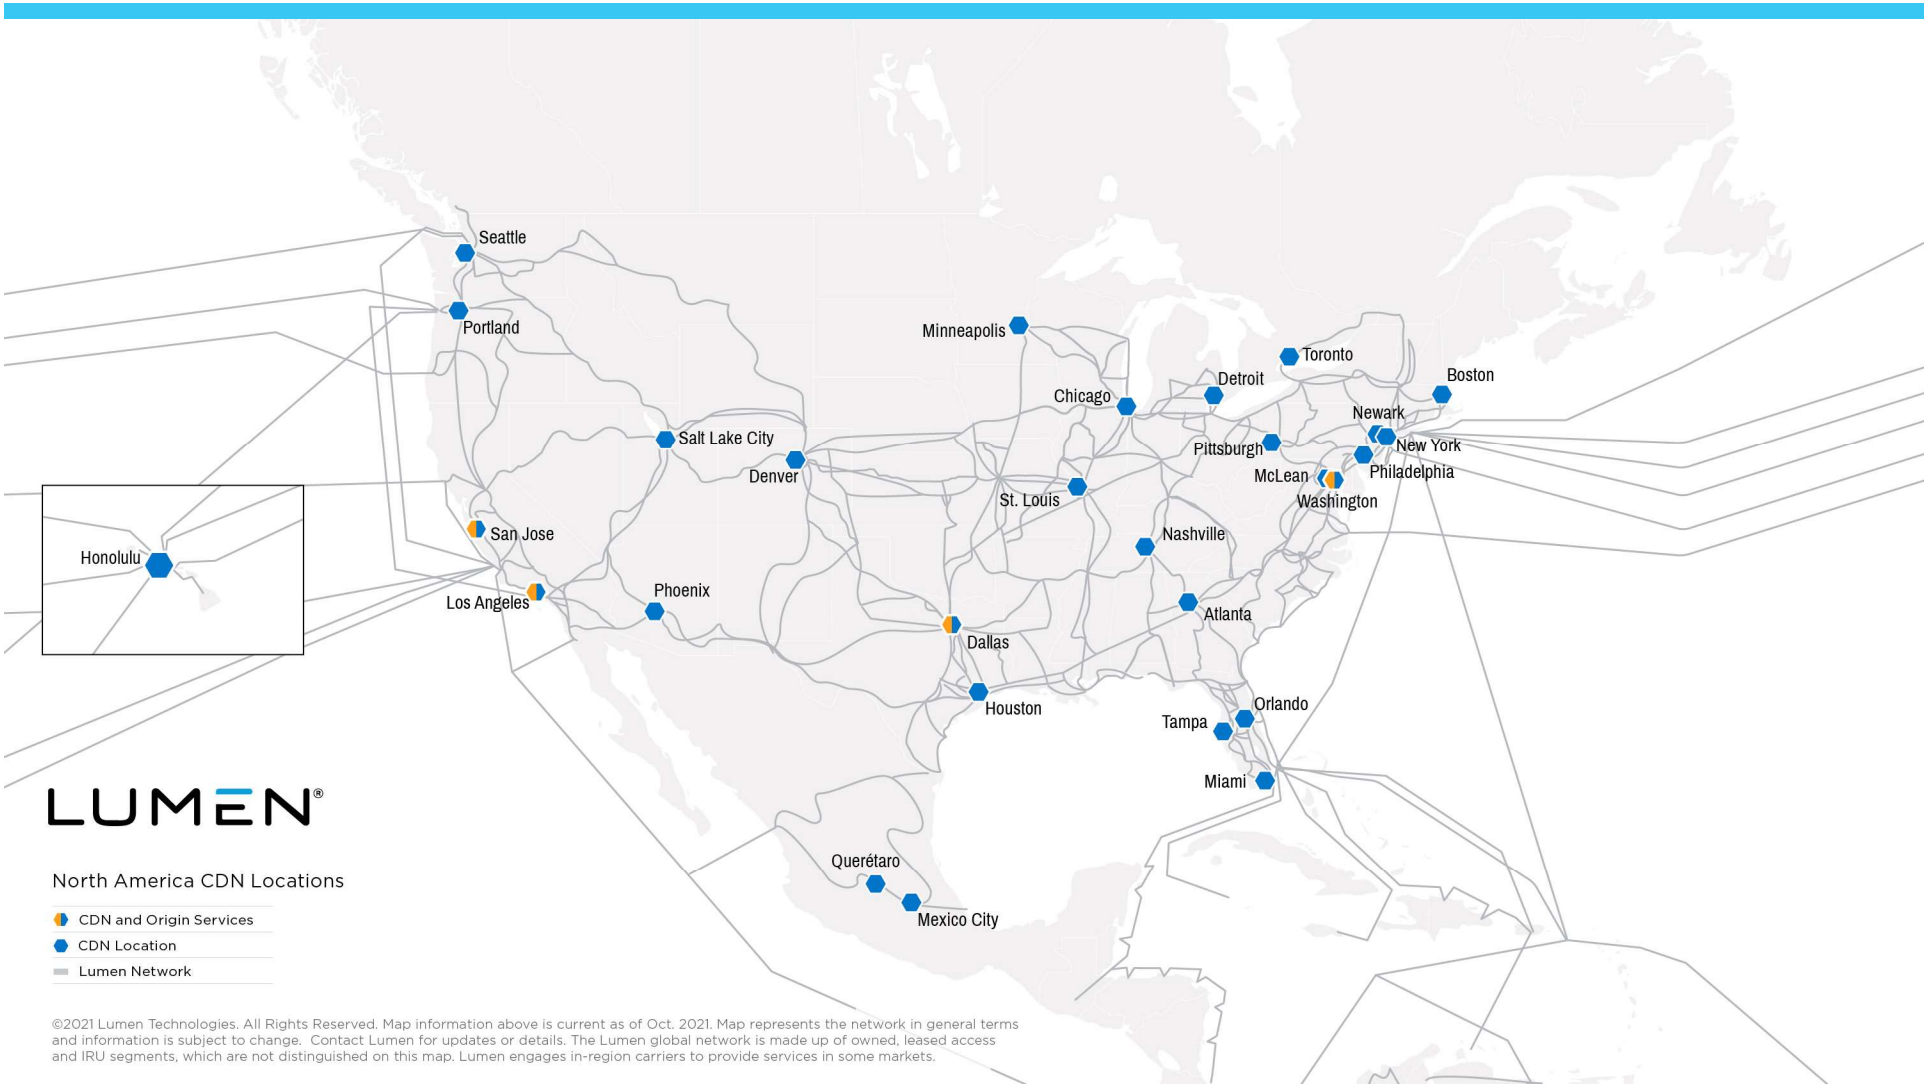

LUMEN®

North America CDN Locations

- CDN and Origin Services
- CDN Location
- Lumen Network