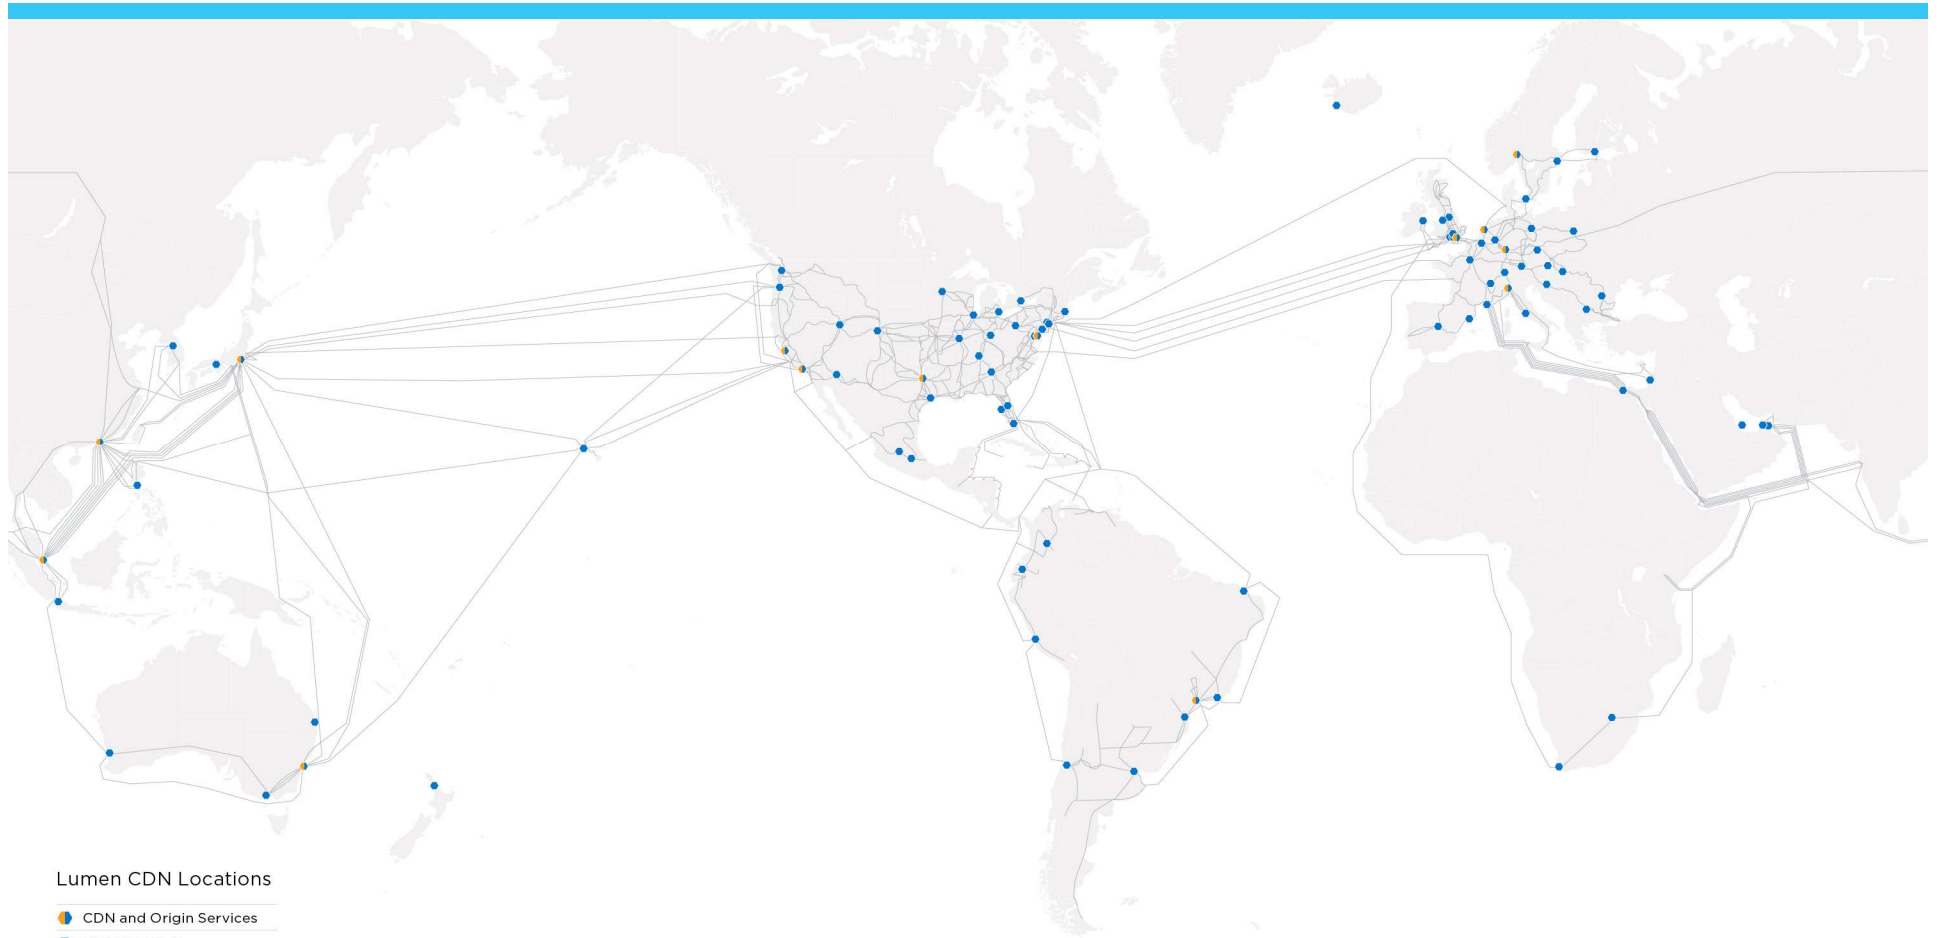

# Lumen CDN Maps

Lumen CDN Locations

- CDN and Origin Services
- CDN Location
- Lumen Network

©2021 Lumen Technologies. All Rights Reserved. Map information above is current as of Oct. 2021. Map represents the network in general terms and information is subject to change. Contact Lumen for updates or details. The Lumen global network is made up of owned, leased access and IRU segments, which are not distinguished on this map. Lumen engages in-region carriers to provide services in some markets.

## Latin America CDN Locations

- CDN and Origin Services
- CDN Location
- Lumen Network

©2021 Lumen Technologies. All Rights Reserved. Map information above is current as of Oct. 2021. Map represents the network in general terms and information is subject to change. Contact Lumen for updates or details. The Lumen global network is made up of owned, leased access and IRU segments, which are not distinguished on this map. Lumen engages in-region carriers to provide services in some markets.

**LUMEN**<sup>®</sup>

Middle East and Africa CDN Locations

- CDN and Origin Services
- CDN Location
- Lumen Network

©2021 Lumen Technologies. All Rights Reserved. Map information above is current as of Oct. 2021. Map represents the network in general terms and information is subject to change. Contact Lumen for updates or details. The Lumen global network is made up of owned, leased access and IRU segments, which are not distinguished on this map. Lumen engages in-region carriers to provide services in some markets.