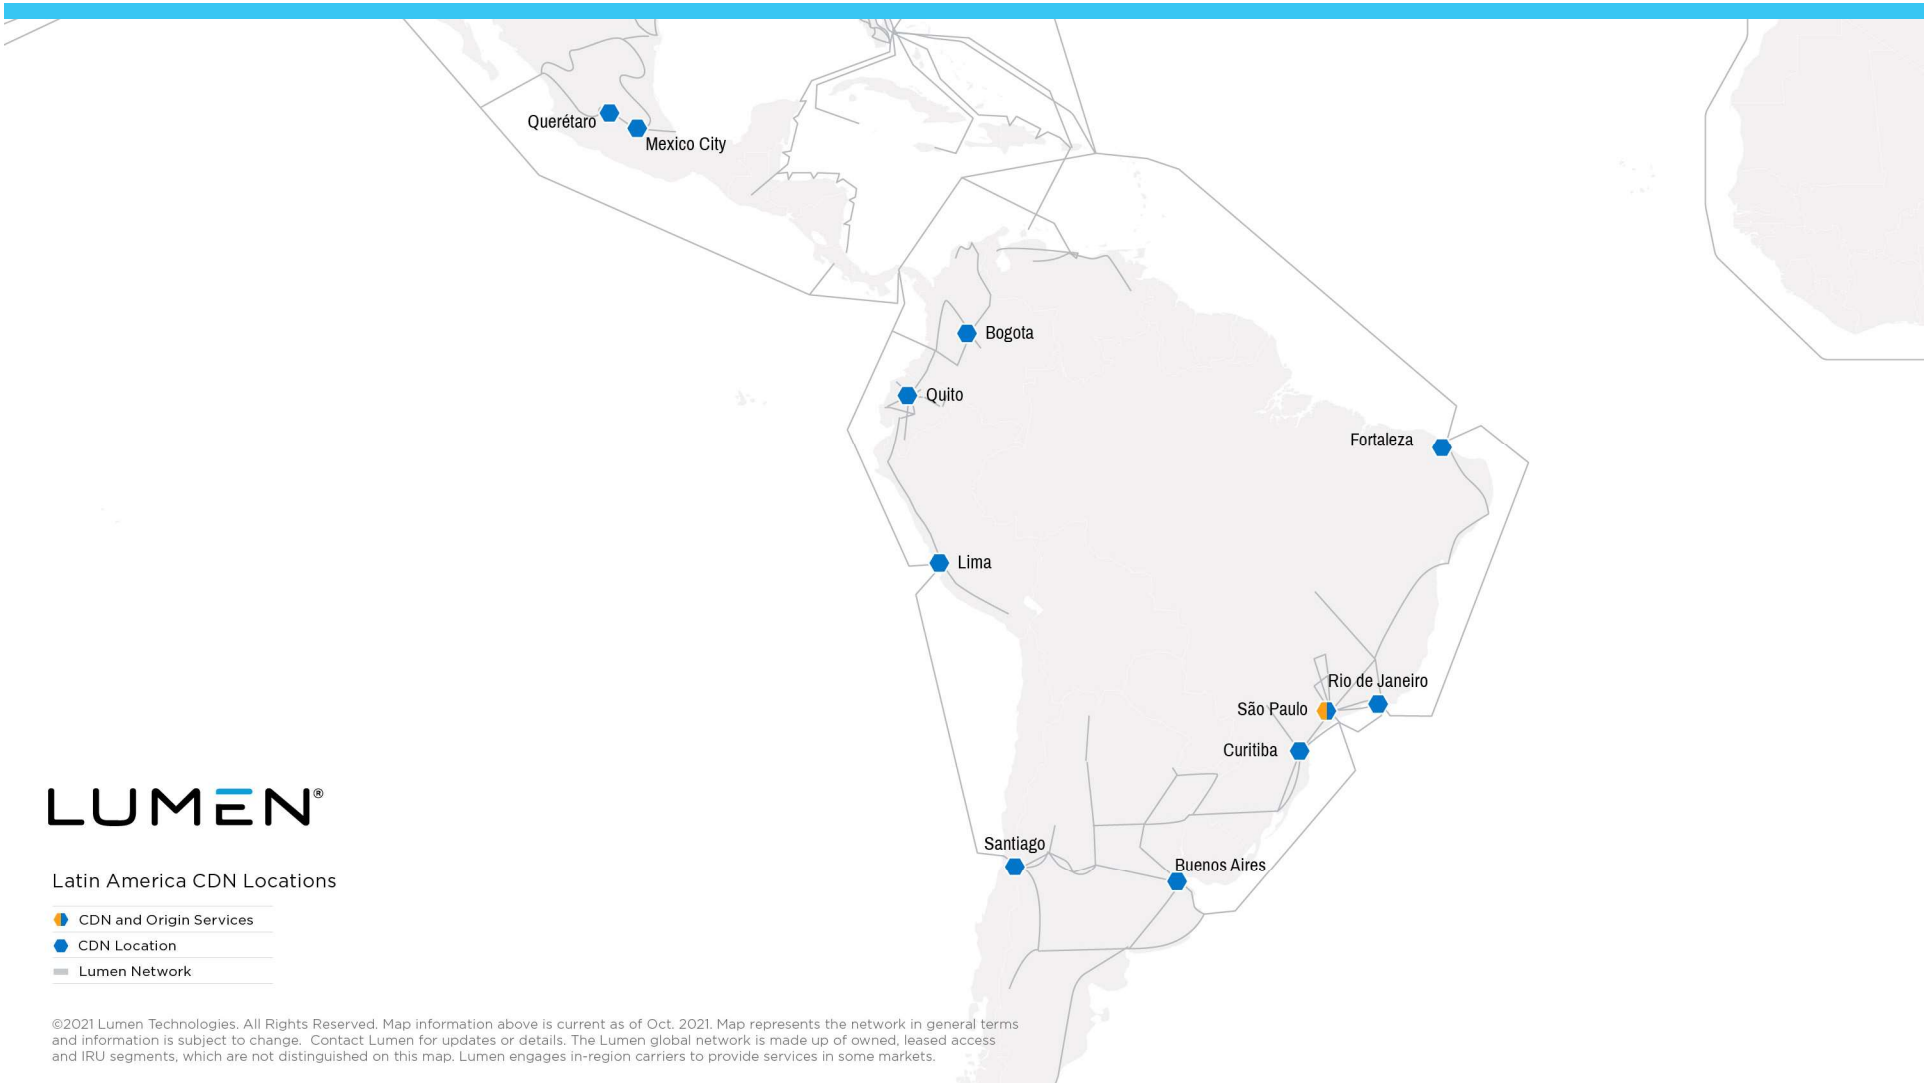

LUMEN®

Latin America CDN Locations

- CDN and Origin Services
- CDN Location
- Lumen Network