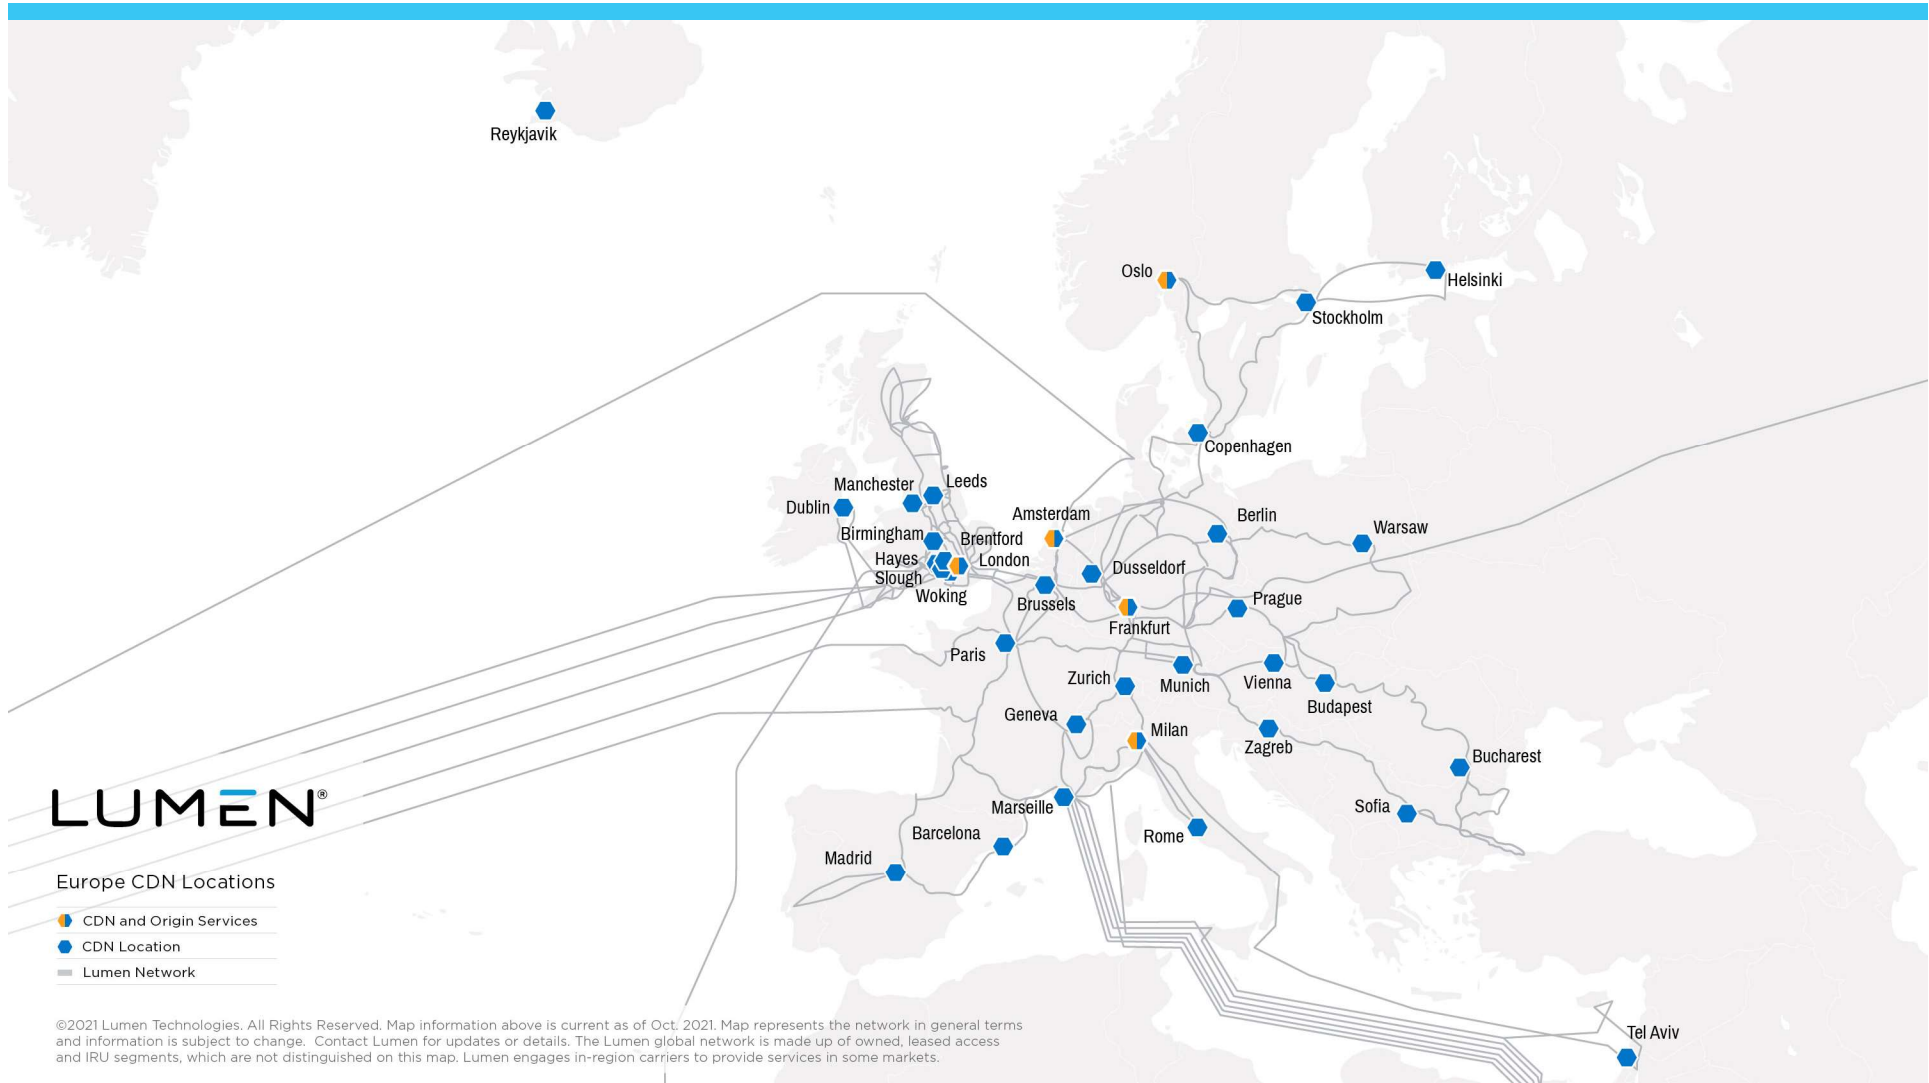

# Lumen CDN Maps

Lumen CDN Locations

- CDN and Origin Services
- CDN Location
- Lumen Network

©2021 Lumen Technologies. All Rights Reserved. Map information above is current as of Oct. 2021. Map represents the network in general terms and information is subject to change. Contact Lumen for updates or details. The Lumen global network is made up of owned, leased access and IRU segments, which are not distinguished on this map. Lumen engages in-region carriers to provide services in some markets.

## North America CDN Locations

- CDN and Origin Services
- CDN Location
- Lumen Network

©2021 Lumen Technologies. All Rights Reserved. Map information above is current as of Oct. 2021. Map represents the network in general terms and information is subject to change. Contact Lumen for updates or details. The Lumen global network is made up of owned, leased access and IRU segments, which are not distinguished on this map. Lumen engages in-region carriers to provide services in some markets.

## Latin America CDN Locations

- CDN and Origin Services
- CDN Location
- Lumen Network

©2021 Lumen Technologies. All Rights Reserved. Map information above is current as of Oct. 2021. Map represents the network in general terms and information is subject to change. Contact Lumen for updates or details. The Lumen global network is made up of owned, leased access and IRU segments, which are not distinguished on this map. Lumen engages in-region carriers to provide services in some markets.