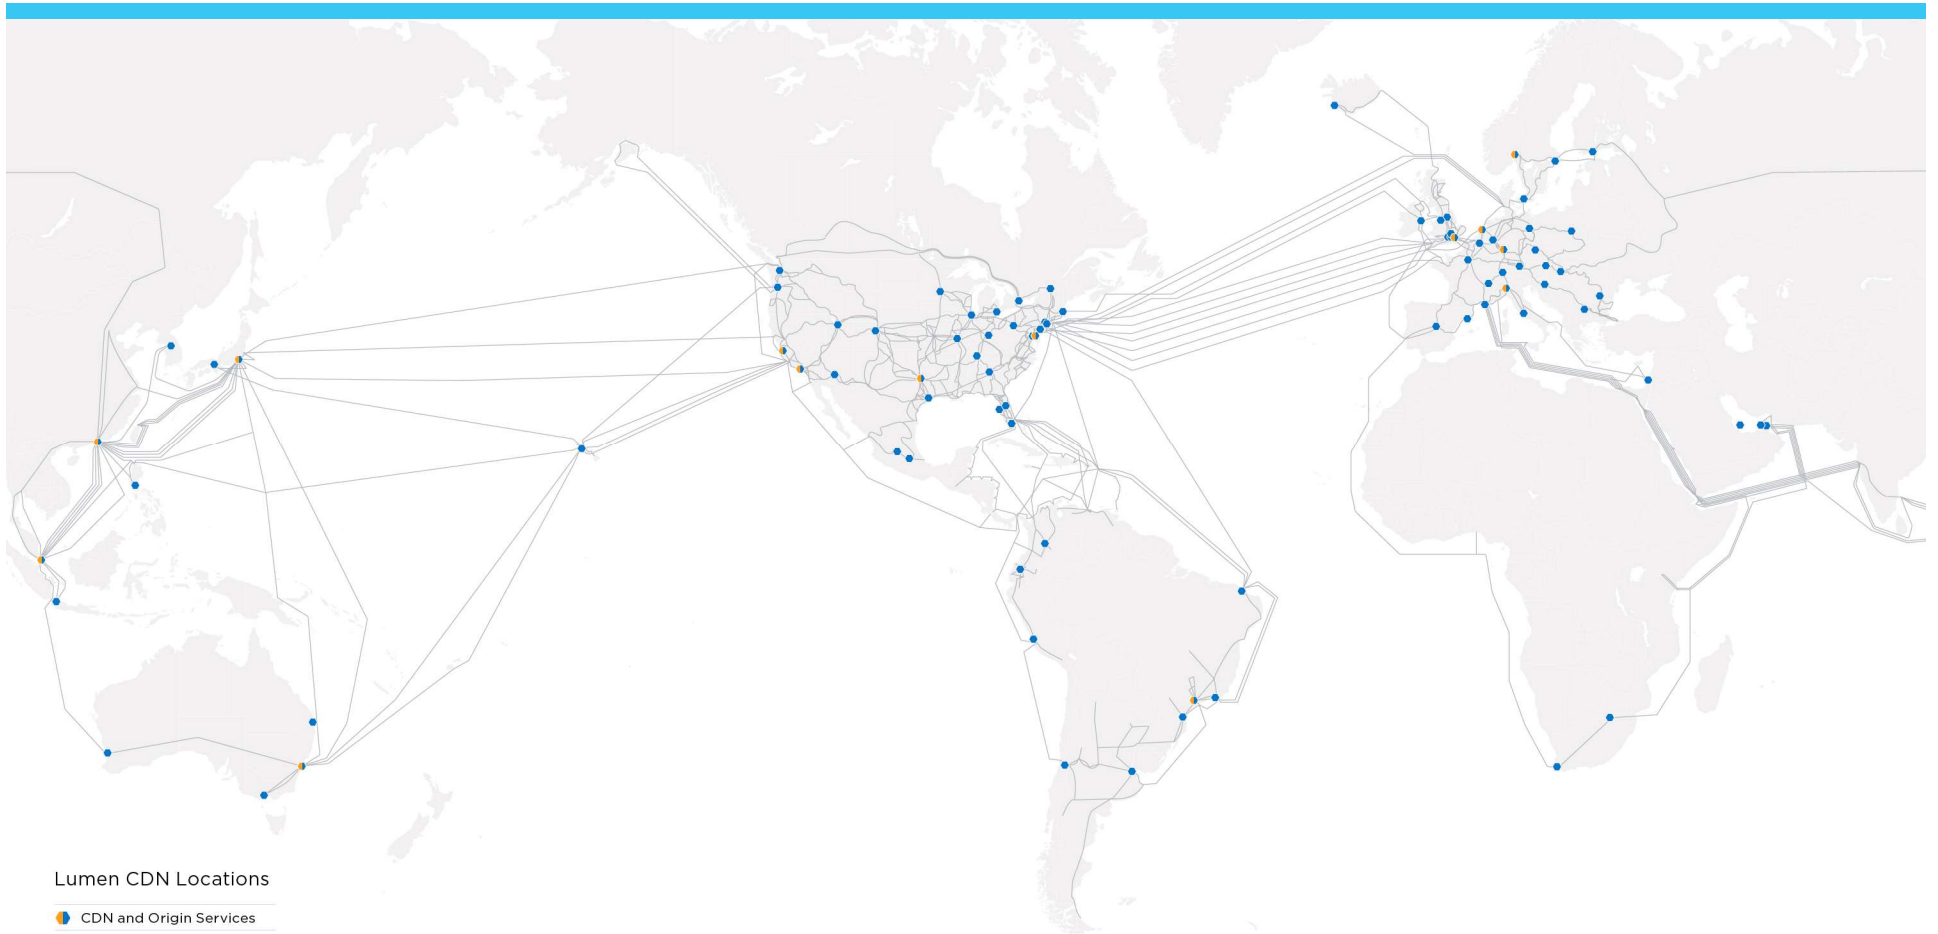

Lumen CDN Maps

Lumen CDN Locations

- CDN and Origin Services
- CDN Location
- Lumen Network

©2020 Lumen Technologies. All Rights Reserved. Map information above is current as of Dec. 2020. Information is subject to change. Contact Lumen for updates or details. The Lumen global network is made up of owned, leased access and IRU segments, which are not distinguished on this map. Lumen engages in-region carriers to provide services in some markets.

LUMEN®

LUMEN®

North America CDN Locations

- CDN and Origin Services
- CDN Location
- Lumen Network

©2020 Lumen Technologies. All Rights Reserved. Map information above is current as of Dec. 2020. Information is subject to change. Contact Lumen for updates or details. The Lumen global network is made up of owned, leased access and IRU segments, which are not distinguished on this map. Lumen engages in-region carriers to provide services in some markets.

LUMEN®

Europe CDN Locations

- CDN and Origin Services
- CDN Location
- Lumen Network

©2020 Lumen Technologies. All Rights Reserved. Map information above is current as of Dec 2020. Information is subject to change. Contact Lumen for updates or details. The Lumen global network is made up of owned, leased access and IRU segments, which are not distinguished on this map. Lumen engages in-region carriers to provide services in some markets.

LUMEN®

Asia CDN Locations

- CDN and Origin Services
- CDN Location
- Lumen Network

©2020 Lumen Technologies. All Rights Reserved. Map information above is current as of Dec. 2020. Information is subject to change. Contact Lumen for updates or details. The Lumen global network is made up of owned, leased access and IRU segments, which are not distinguished on this map. Lumen engages in-region carriers to provide services in some markets.