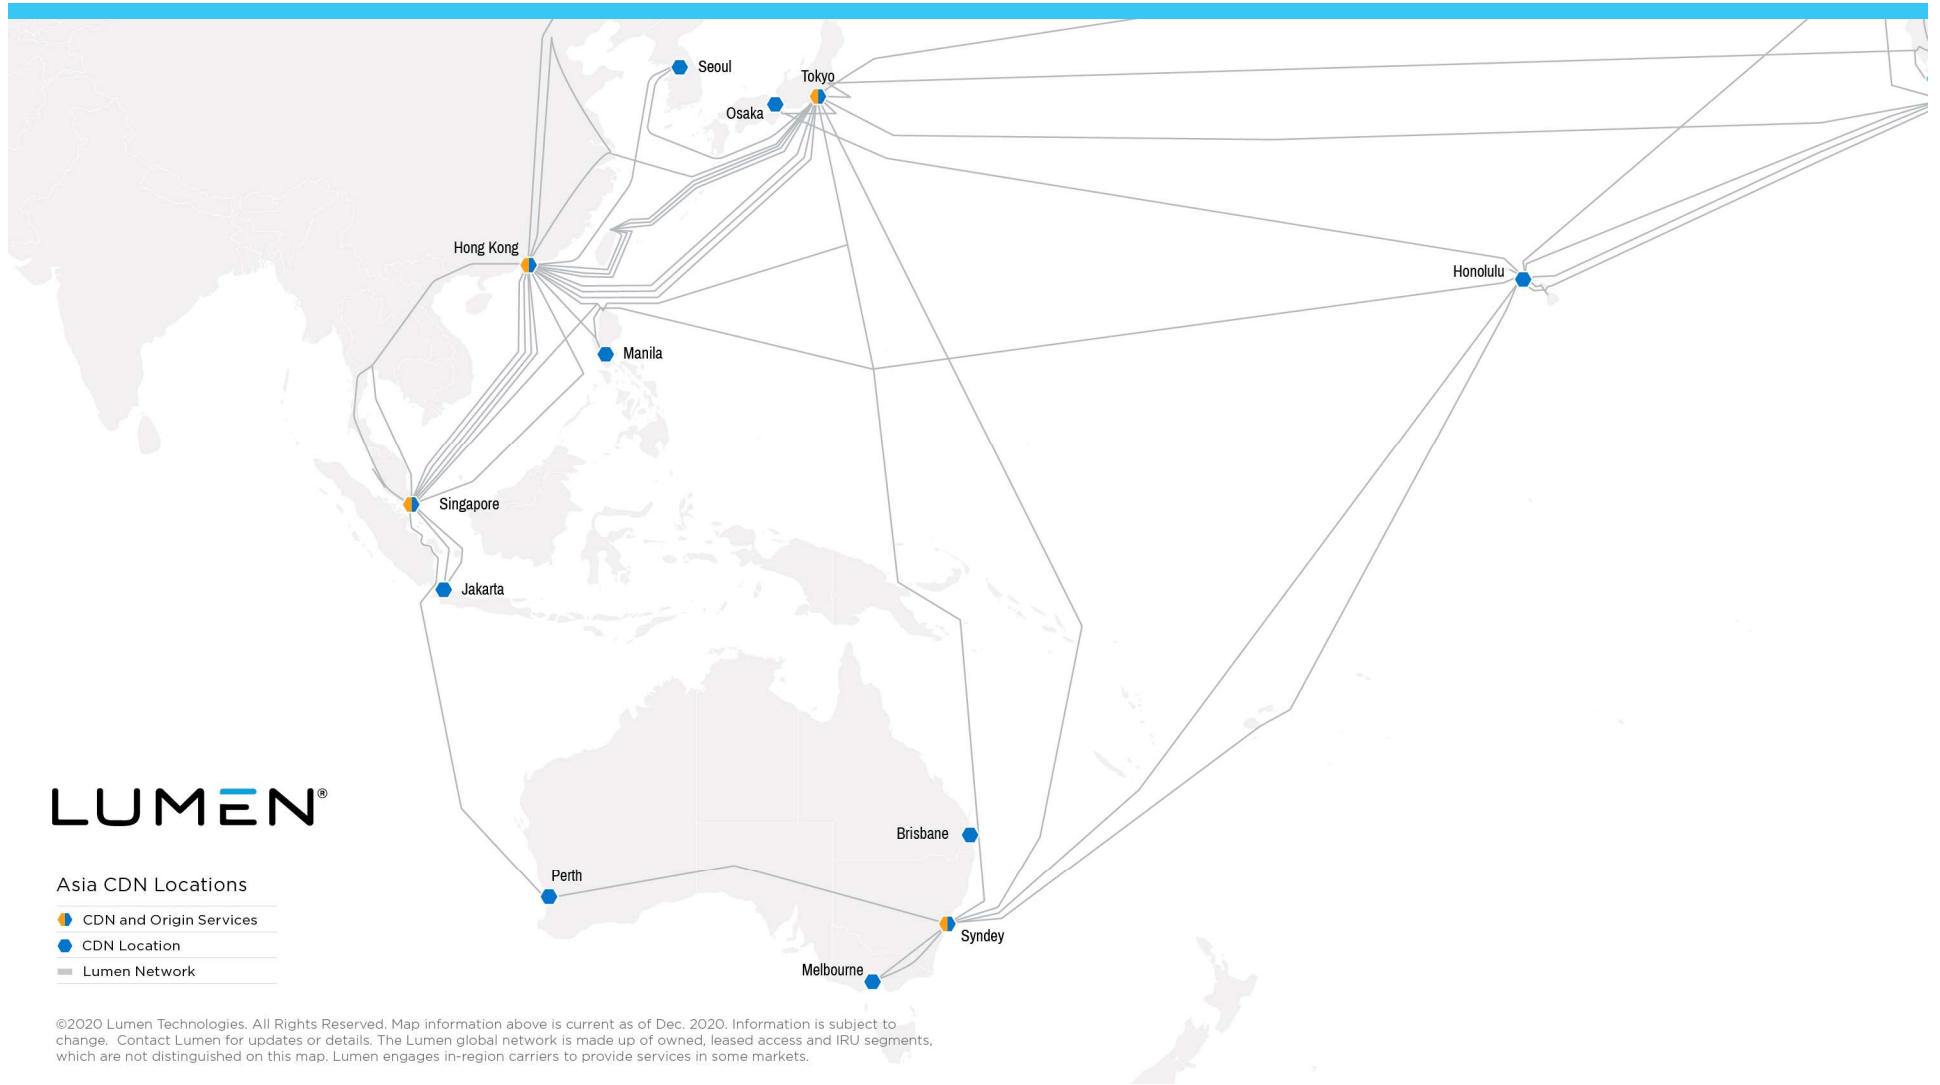

Lumen CDN Maps

Lumen CDN Locations

- CDN and Origin Services
- CDN Location
- Lumen Network

©2020 Lumen Technologies. All Rights Reserved. Map information above is current as of Dec. 2020. Information is subject to change. Contact Lumen for updates or details. The Lumen global network is made up of owned, leased access and IRU segments, which are not distinguished on this map. Lumen engages in-region carriers to provide services in some markets.

LUMEN®

LUMEN®

North America CDN Locations

- CDN and Origin Services
- CDN Location
- Lumen Network

©2020 Lumen Technologies. All Rights Reserved. Map information above is current as of Dec. 2020. Information is subject to change. Contact Lumen for updates or details. The Lumen global network is made up of owned, leased access and IRU segments, which are not distinguished on this map. Lumen engages in-region carriers to provide services in some markets.

LUMEN®

Europe CDN Locations

- CDN and Origin Services
- CDN Location
- Lumen Network

©2020 Lumen Technologies. All Rights Reserved. Map information above is current as of Dec 2020. Information is subject to change. Contact Lumen for updates or details. The Lumen global network is made up of owned, leased access and IRU segments, which are not distinguished on this map. Lumen engages in-region carriers to provide services in some markets.

LUMEN®

Asia CDN Locations

- CDN and Origin Services
- CDN Location
- Lumen Network

©2020 Lumen Technologies. All Rights Reserved. Map information above is current as of Dec. 2020. Information is subject to change. Contact Lumen for updates or details. The Lumen global network is made up of owned, leased access and IRU segments, which are not distinguished on this map. Lumen engages in-region carriers to provide services in some markets.