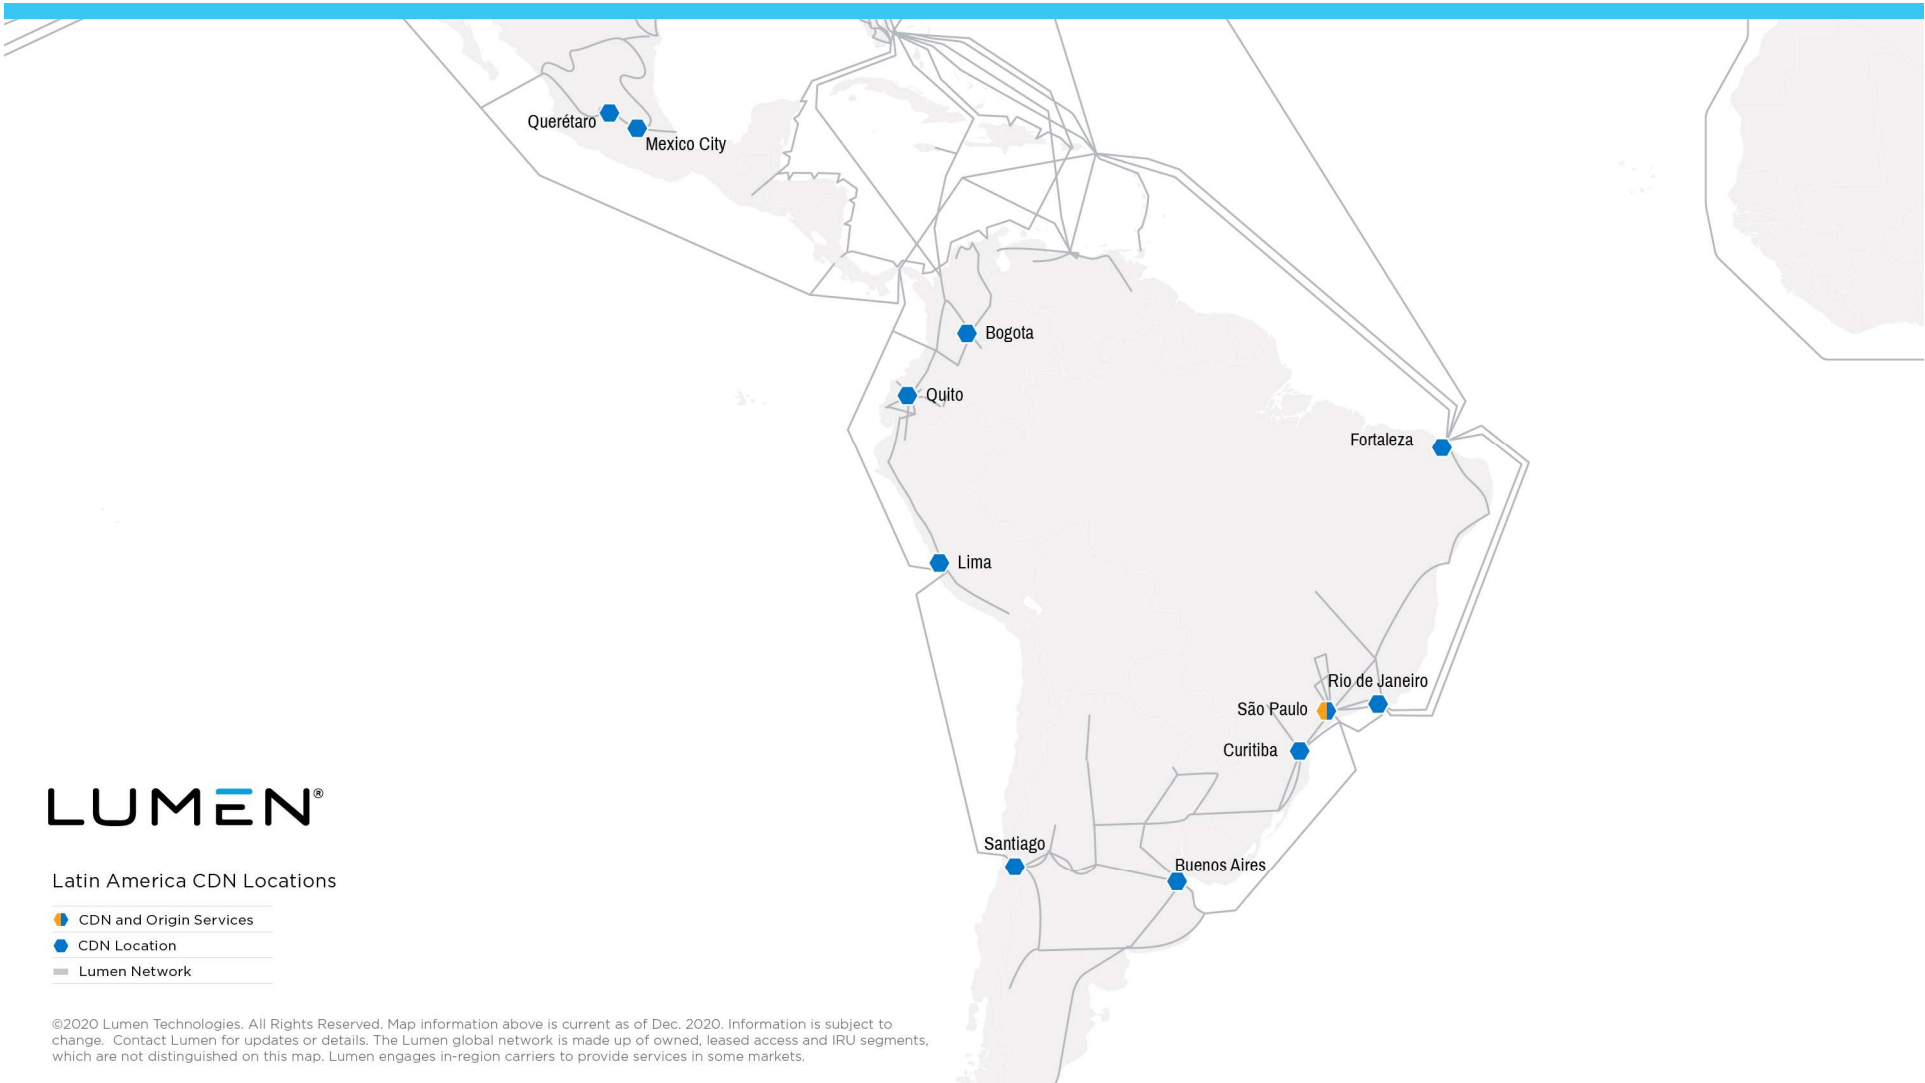

Lumen CDN Maps

Lumen CDN Locations

- CDN and Origin Services
- CDN Location
- Lumen Network

©2020 Lumen Technologies. All Rights Reserved. Map information above is current as of Dec. 2020. Information is subject to change. Contact Lumen for updates or details. The Lumen global network is made up of owned, leased access and IRU segments, which are not distinguished on this map. Lumen engages in-region carriers to provide services in some markets.

LUMEN®

LUMEN®

North America CDN Locations

- CDN and Origin Services
- CDN Location
- Lumen Network

©2020 Lumen Technologies. All Rights Reserved. Map information above is current as of Dec. 2020. Information is subject to change. Contact Lumen for updates or details. The Lumen global network is made up of owned, leased access and IRU segments, which are not distinguished on this map. Lumen engages in-region carriers to provide services in some markets.

LUMEN®

Europe CDN Locations

- CDN and Origin Services
- CDN Location
- Lumen Network

©2020 Lumen Technologies. All Rights Reserved. Map information above is current as of Dec 2020. Information is subject to change. Contact Lumen for updates or details. The Lumen global network is made up of owned, leased access and IRU segments, which are not distinguished on this map. Lumen engages in-region carriers to provide services in some markets.

LUMEN®

Asia CDN Locations

- CDN and Origin Services
- CDN Location
- Lumen Network

©2020 Lumen Technologies. All Rights Reserved. Map information above is current as of Dec. 2020. Information is subject to change. Contact Lumen for updates or details. The Lumen global network is made up of owned, leased access and IRU segments, which are not distinguished on this map. Lumen engages in-region carriers to provide services in some markets.