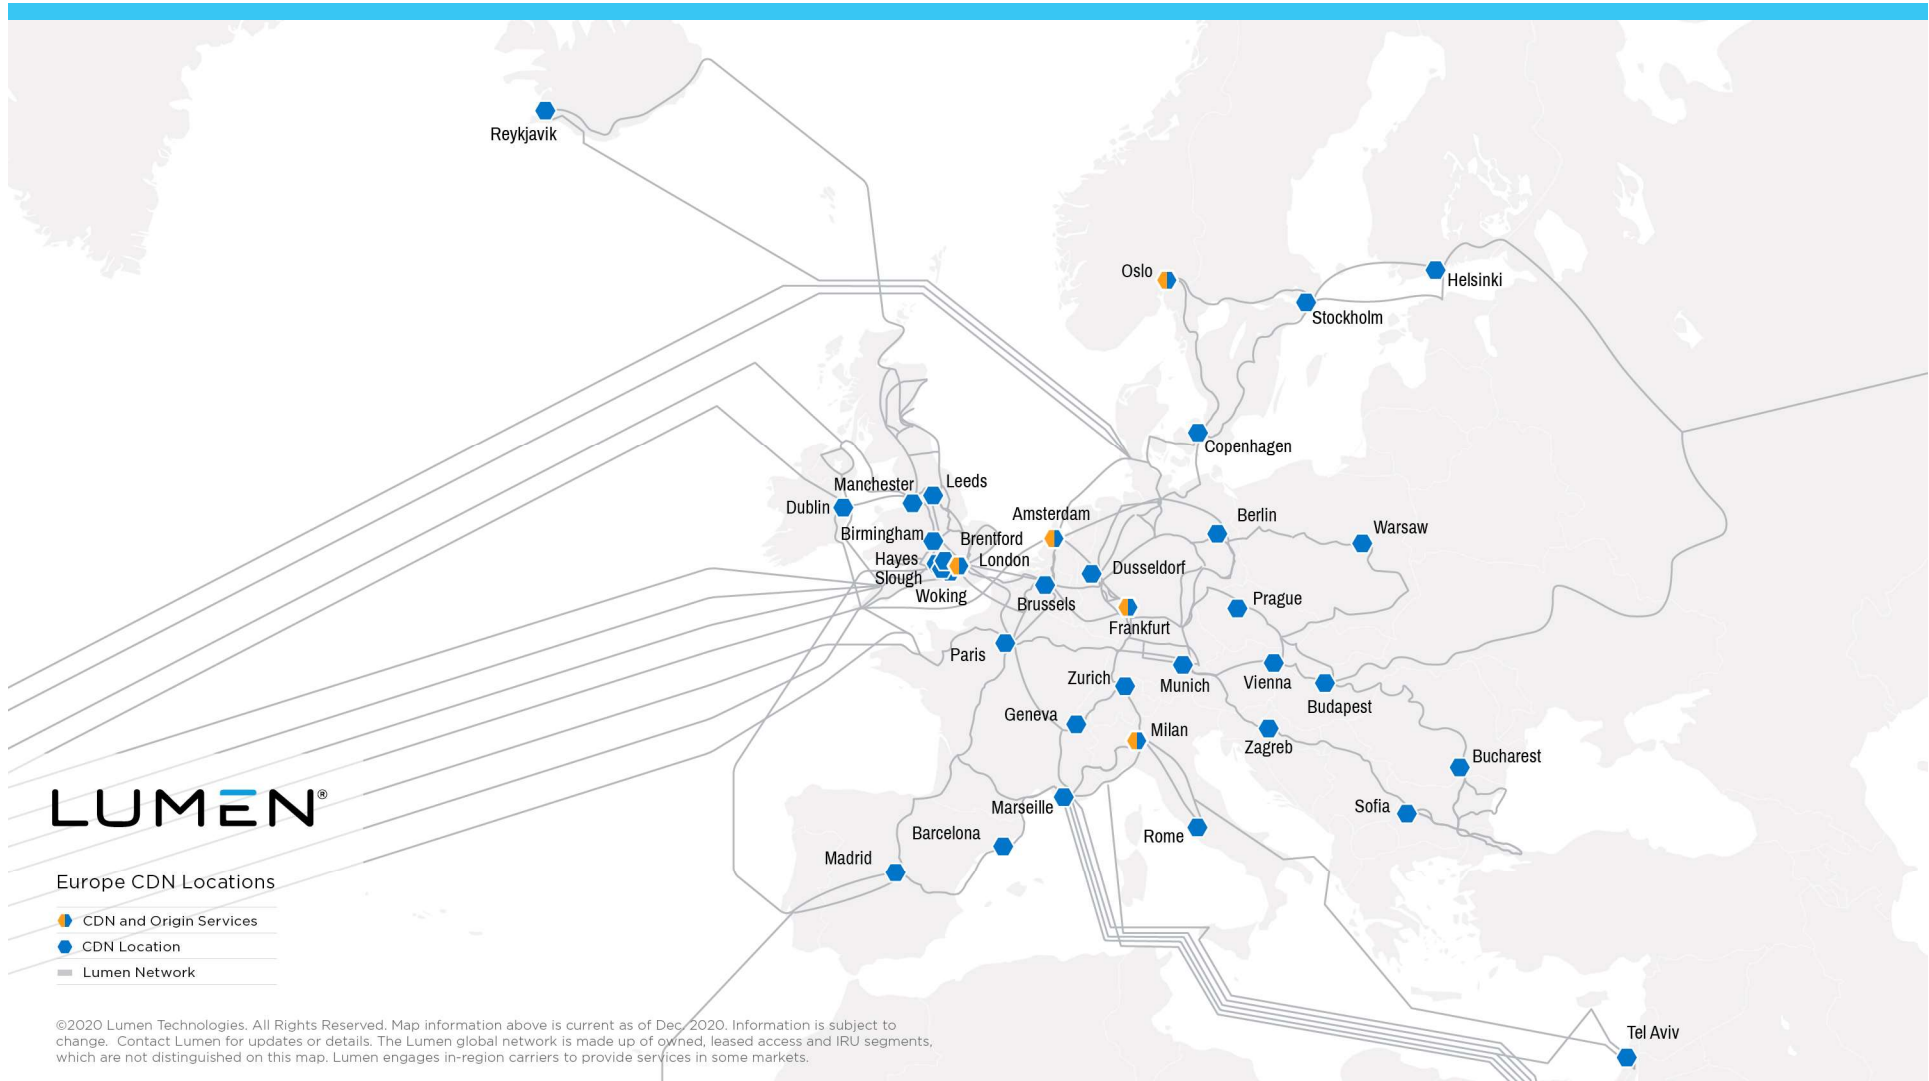

Lumen CDN Maps

Lumen CDN Locations

- CDN and Origin Services
- CDN Location
- Lumen Network

©2020 Lumen Technologies. All Rights Reserved. Map information above is current as of Dec. 2020. Information is subject to change. Contact Lumen for updates or details. The Lumen global network is made up of owned, leased access and IRU segments, which are not distinguished on this map. Lumen engages in-region carriers to provide services in some markets.

LUMEN®

LUMEN®

North America CDN Locations

- CDN and Origin Services
- CDN Location
- Lumen Network

©2020 Lumen Technologies. All Rights Reserved. Map information above is current as of Dec. 2020. Information is subject to change. Contact Lumen for updates or details. The Lumen global network is made up of owned, leased access and IRU segments, which are not distinguished on this map. Lumen engages in-region carriers to provide services in some markets.

LUMEN®

Europe CDN Locations

- CDN and Origin Services
- CDN Location
- Lumen Network

©2020 Lumen Technologies. All Rights Reserved. Map information above is current as of Dec 2020. Information is subject to change. Contact Lumen for updates or details. The Lumen global network is made up of owned, leased access and IRU segments, which are not distinguished on this map. Lumen engages in-region carriers to provide services in some markets.

LUMEN®

Asia CDN Locations

- CDN and Origin Services
- CDN Location
- Lumen Network

©2020 Lumen Technologies. All Rights Reserved. Map information above is current as of Dec. 2020. Information is subject to change. Contact Lumen for updates or details. The Lumen global network is made up of owned, leased access and IRU segments, which are not distinguished on this map. Lumen engages in-region carriers to provide services in some markets.