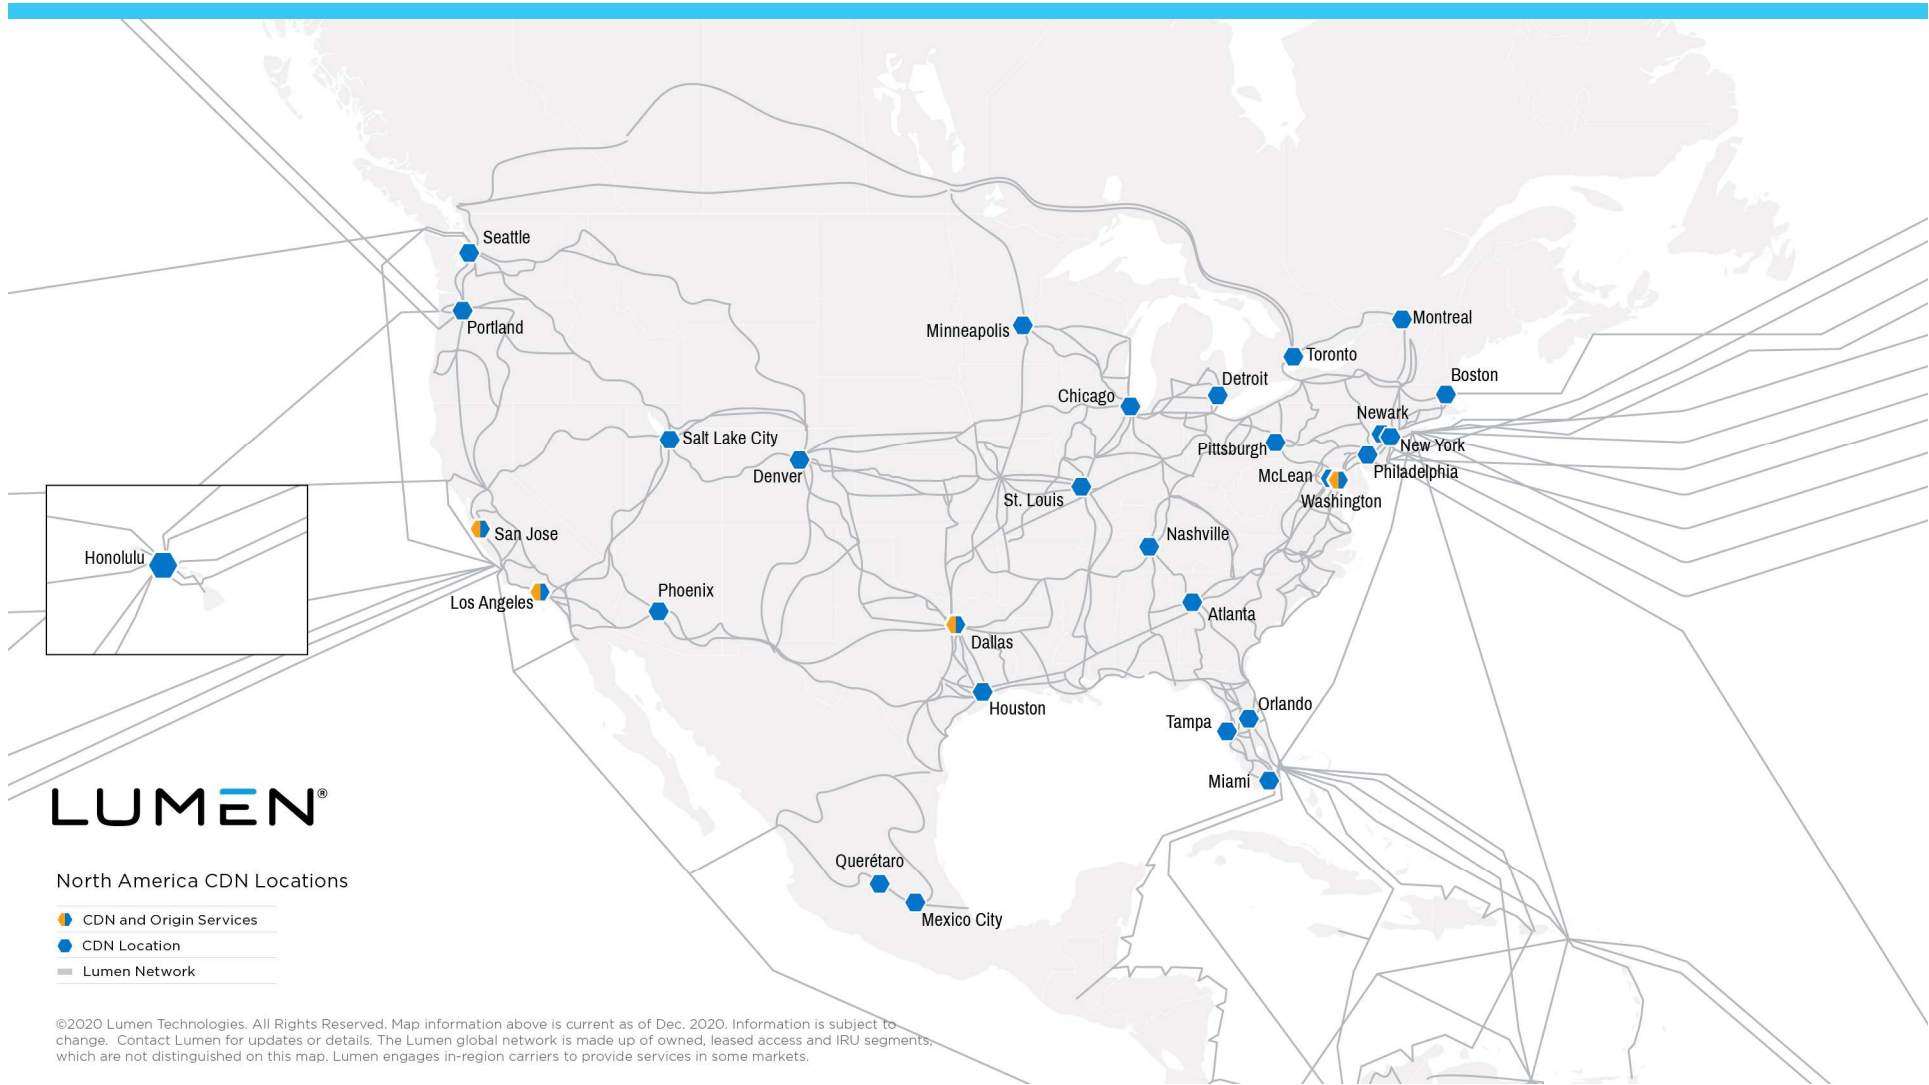

Lumen CDN Maps

Lumen CDN Locations

- CDN and Origin Services
- CDN Location
- Lumen Network

©2020 Lumen Technologies. All Rights Reserved. Map information above is current as of Dec. 2020. Information is subject to change. Contact Lumen for updates or details. The Lumen global network is made up of owned, leased access and IRU segments, which are not distinguished on this map. Lumen engages in-region carriers to provide services in some markets.

LUMEN®

LUMEN®

North America CDN Locations

- CDN and Origin Services
- CDN Location
- Lumen Network

©2020 Lumen Technologies. All Rights Reserved. Map information above is current as of Dec. 2020. Information is subject to change. Contact Lumen for updates or details. The Lumen global network is made up of owned, leased access and IRU segments, which are not distinguished on this map. Lumen engages in-region carriers to provide services in some markets.

LUMEN®

Europe CDN Locations

- CDN and Origin Services
- CDN Location
- Lumen Network

©2020 Lumen Technologies. All Rights Reserved. Map information above is current as of Dec 2020. Information is subject to change. Contact Lumen for updates or details. The Lumen global network is made up of owned, leased access and IRU segments, which are not distinguished on this map. Lumen engages in-region carriers to provide services in some markets.

LUMEN®

Asia CDN Locations

- CDN and Origin Services
- CDN Location
- Lumen Network

©2020 Lumen Technologies. All Rights Reserved. Map information above is current as of Dec. 2020. Information is subject to change. Contact Lumen for updates or details. The Lumen global network is made up of owned, leased access and IRU segments, which are not distinguished on this map. Lumen engages in-region carriers to provide services in some markets.