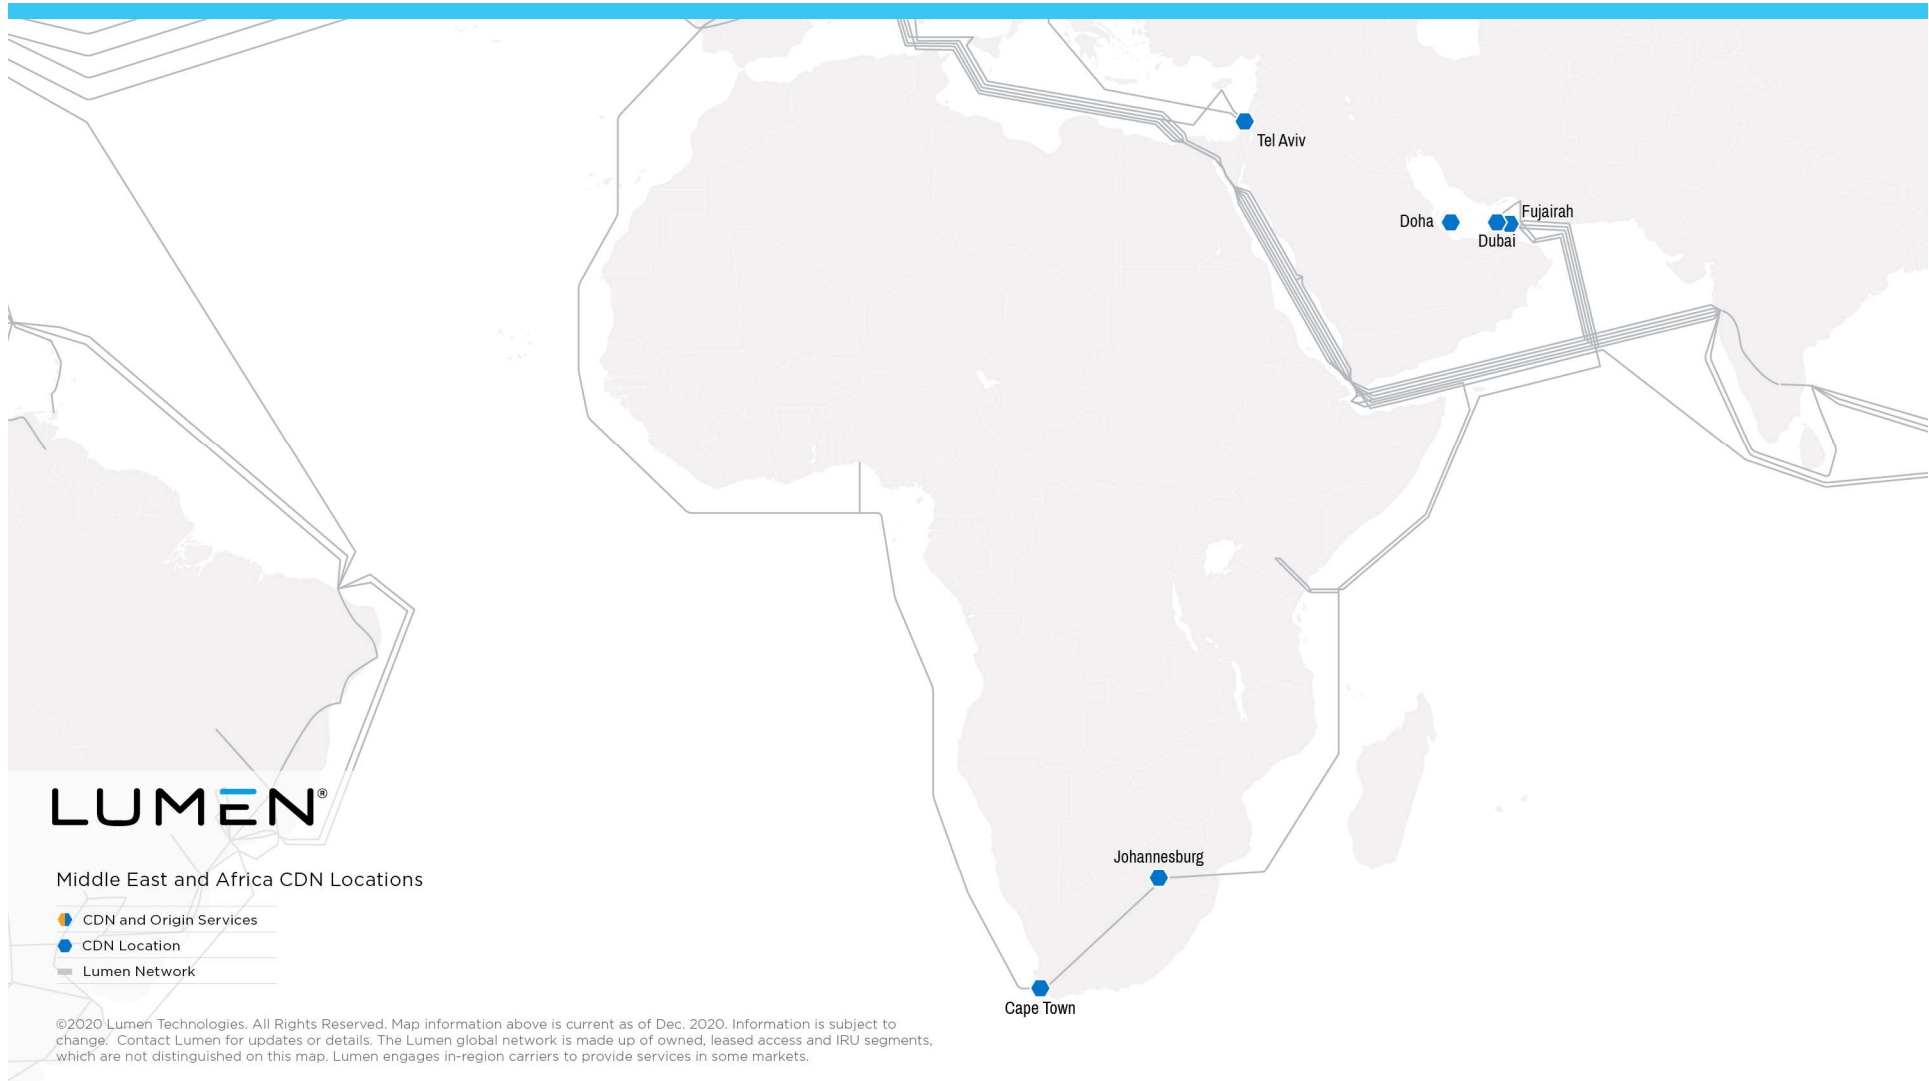

Lumen CDN Maps

Lumen CDN Locations

- CDN and Origin Services
- CDN Location
- Lumen Network

©2020 Lumen Technologies. All Rights Reserved. Map information above is current as of Dec. 2020. Information is subject to change. Contact Lumen for updates or details. The Lumen global network is made up of owned, leased access and IRU segments, which are not distinguished on this map. Lumen engages in-region carriers to provide services in some markets.

LUMEN®

LUMEN®

North America CDN Locations

- CDN and Origin Services
- CDN Location
- Lumen Network

©2020 Lumen Technologies. All Rights Reserved. Map information above is current as of Dec. 2020. Information is subject to change. Contact Lumen for updates or details. The Lumen global network is made up of owned, leased access and IRU segments, which are not distinguished on this map. Lumen engages in-region carriers to provide services in some markets.

LUMEN®

Europe CDN Locations

- CDN and Origin Services
- CDN Location
- Lumen Network

©2020 Lumen Technologies. All Rights Reserved. Map information above is current as of Dec 2020. Information is subject to change. Contact Lumen for updates or details. The Lumen global network is made up of owned, leased access and IRU segments, which are not distinguished on this map. Lumen engages in-region carriers to provide services in some markets.

LUMEN®

Asia CDN Locations

- CDN and Origin Services
- CDN Location
- Lumen Network

©2020 Lumen Technologies. All Rights Reserved. Map information above is current as of Dec. 2020. Information is subject to change. Contact Lumen for updates or details. The Lumen global network is made up of owned, leased access and IRU segments, which are not distinguished on this map. Lumen engages in-region carriers to provide services in some markets.