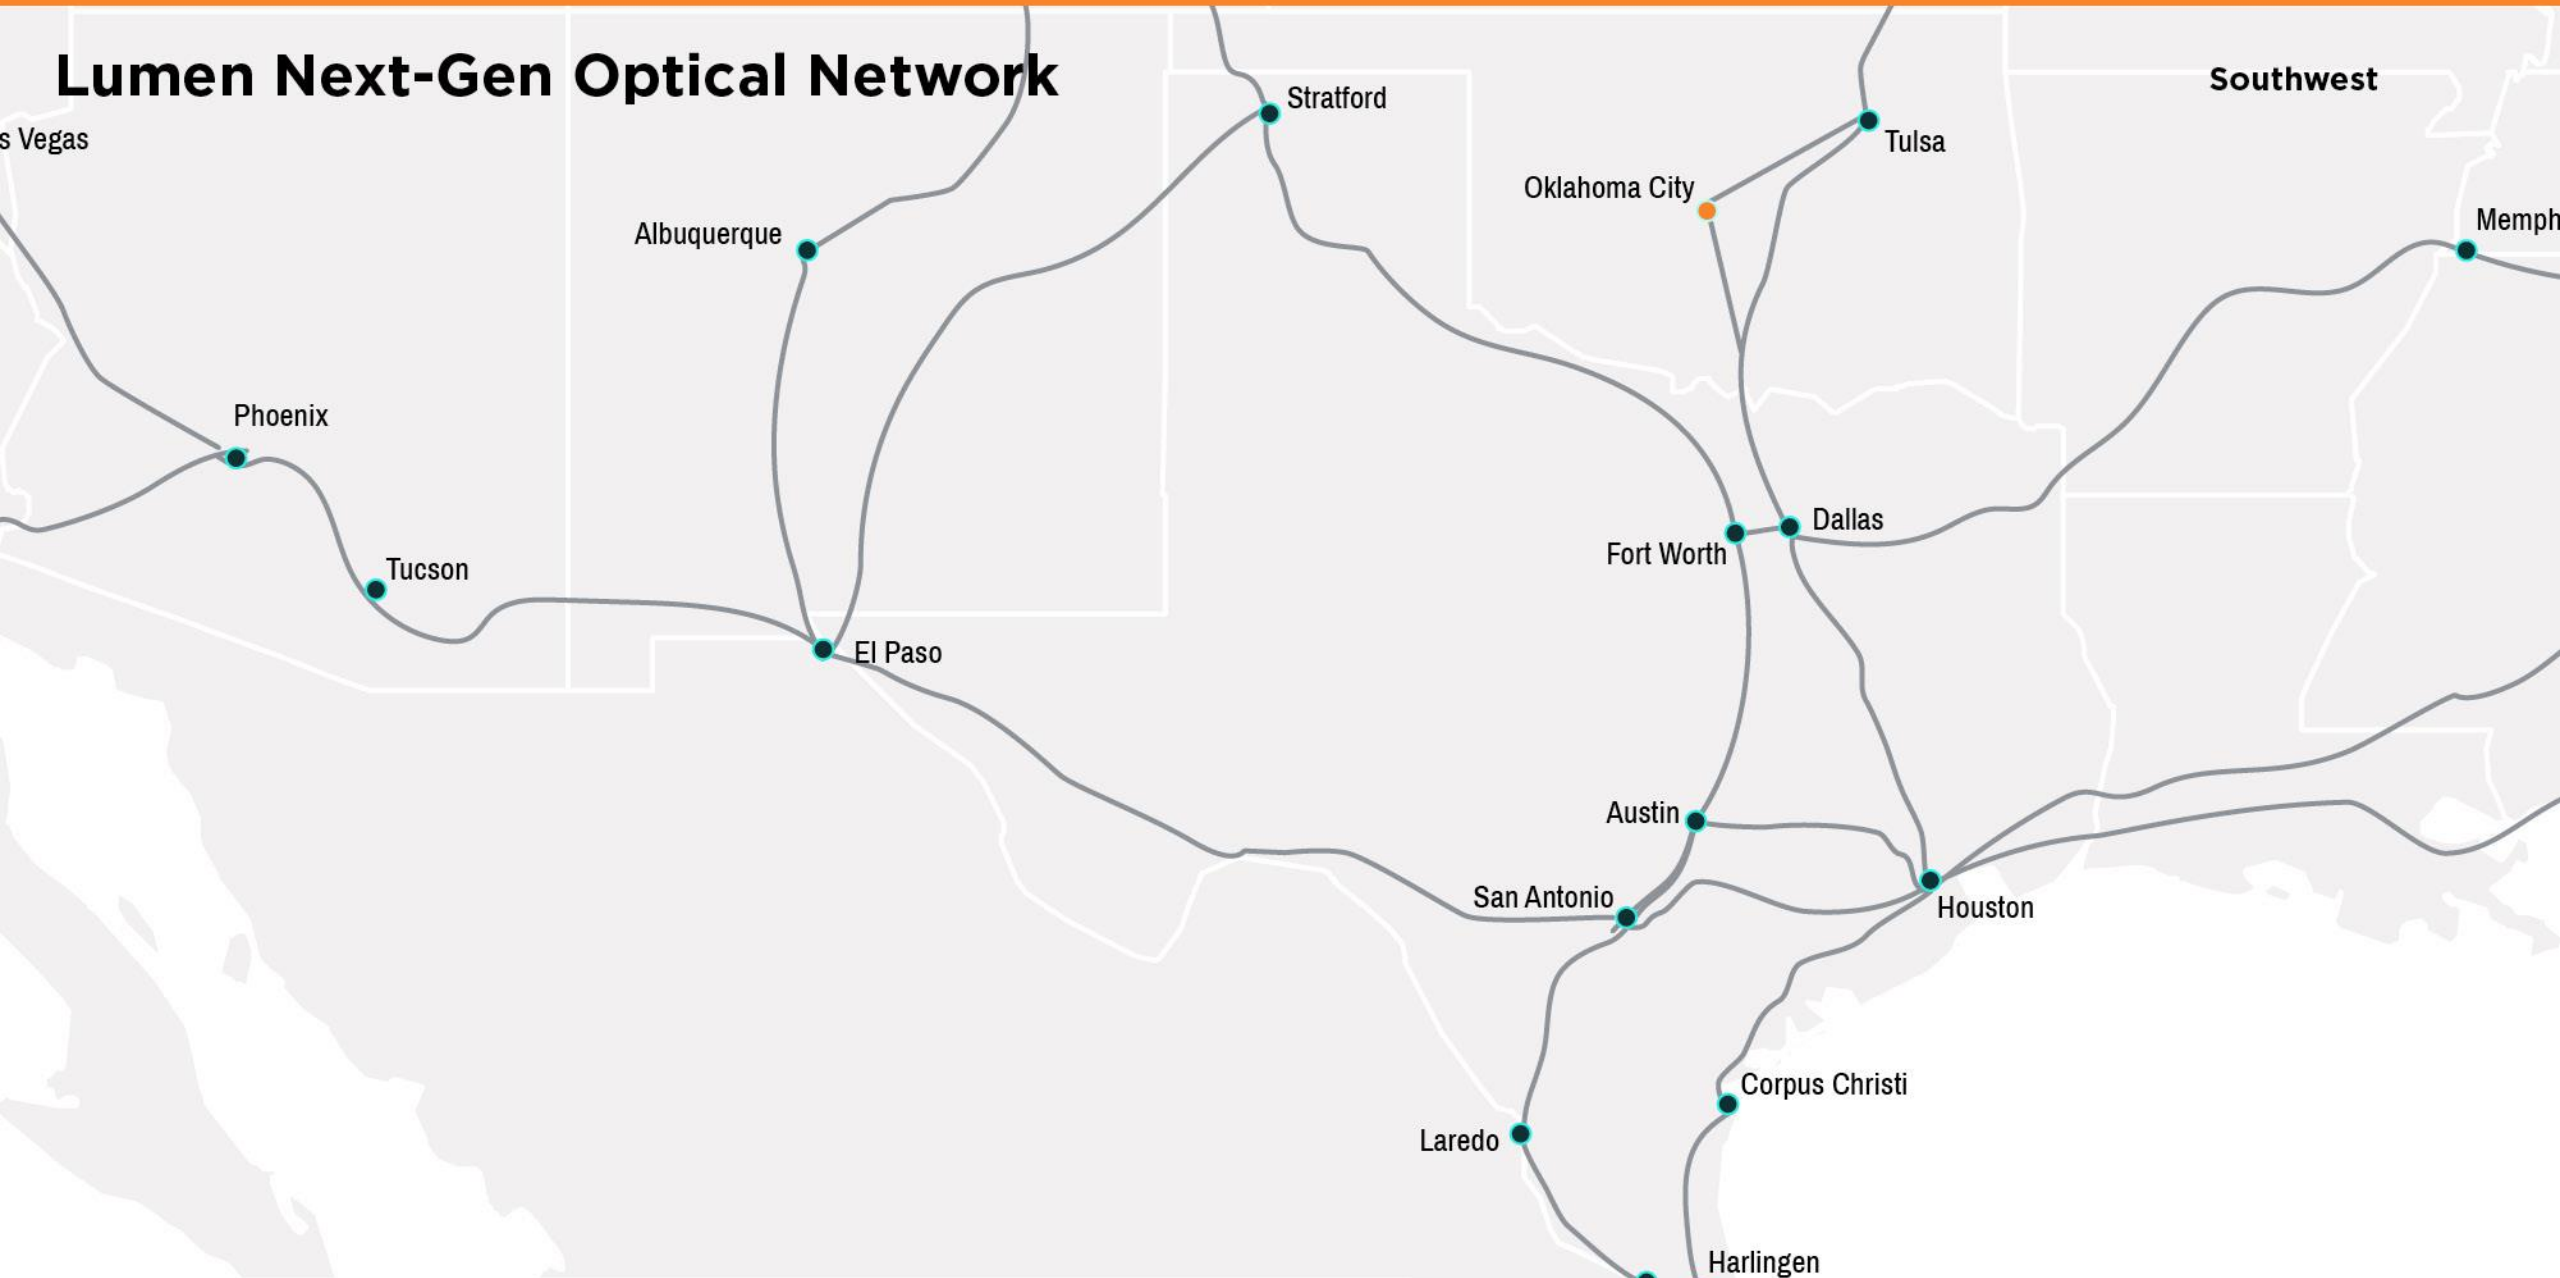

Lumen Next-Gen Optical Network

- NGO Aggregator
- NGO ROADM
- Lumen Next-Gen Network

© 2024 Lumen Technologies. All Rights Reserved. NGO network is being deployed in phases. Map information above is current as of May 2024. Lumen network maps are representative of the network in general terms. Information is subject to change. Contact Lumen for updates or details.