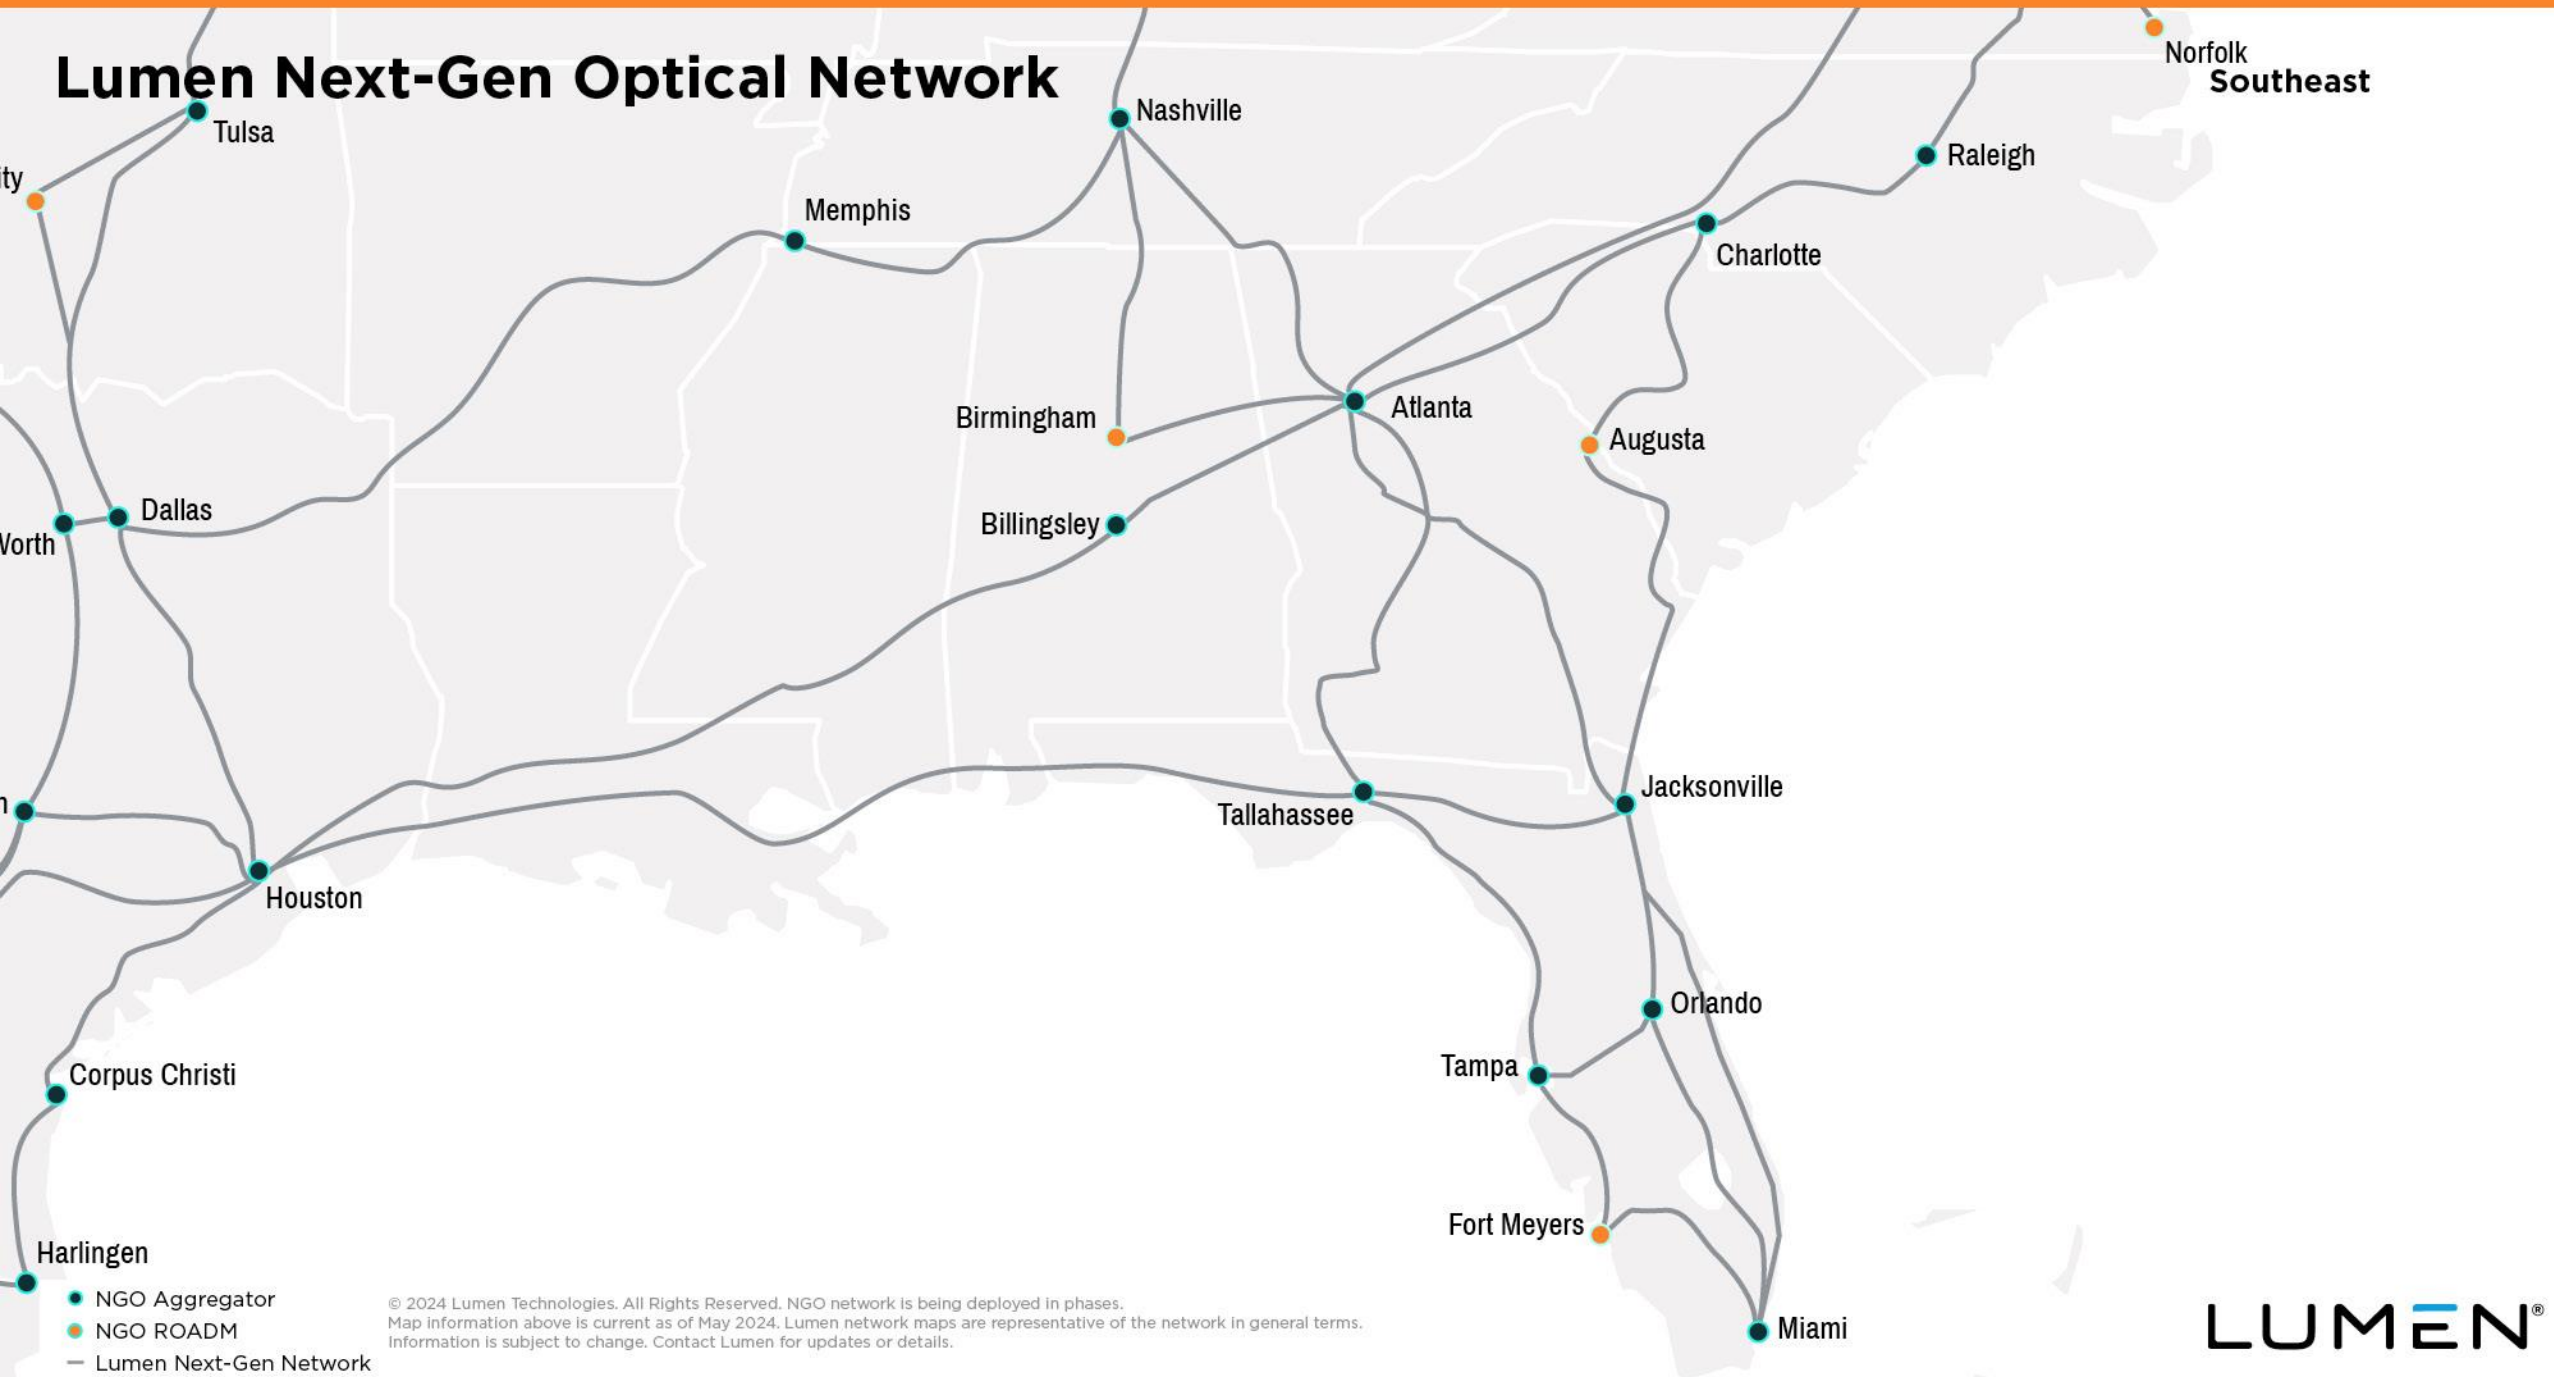

Lumen Next-Gen Optical Network

© 2024 Lumen Technologies. All Rights Reserved. NGO network is being deployed in phases. Map information above is current as of May 2024. Lumen network maps are representative of the network in general terms. Information is subject to change. Contact Lumen for updates or details.