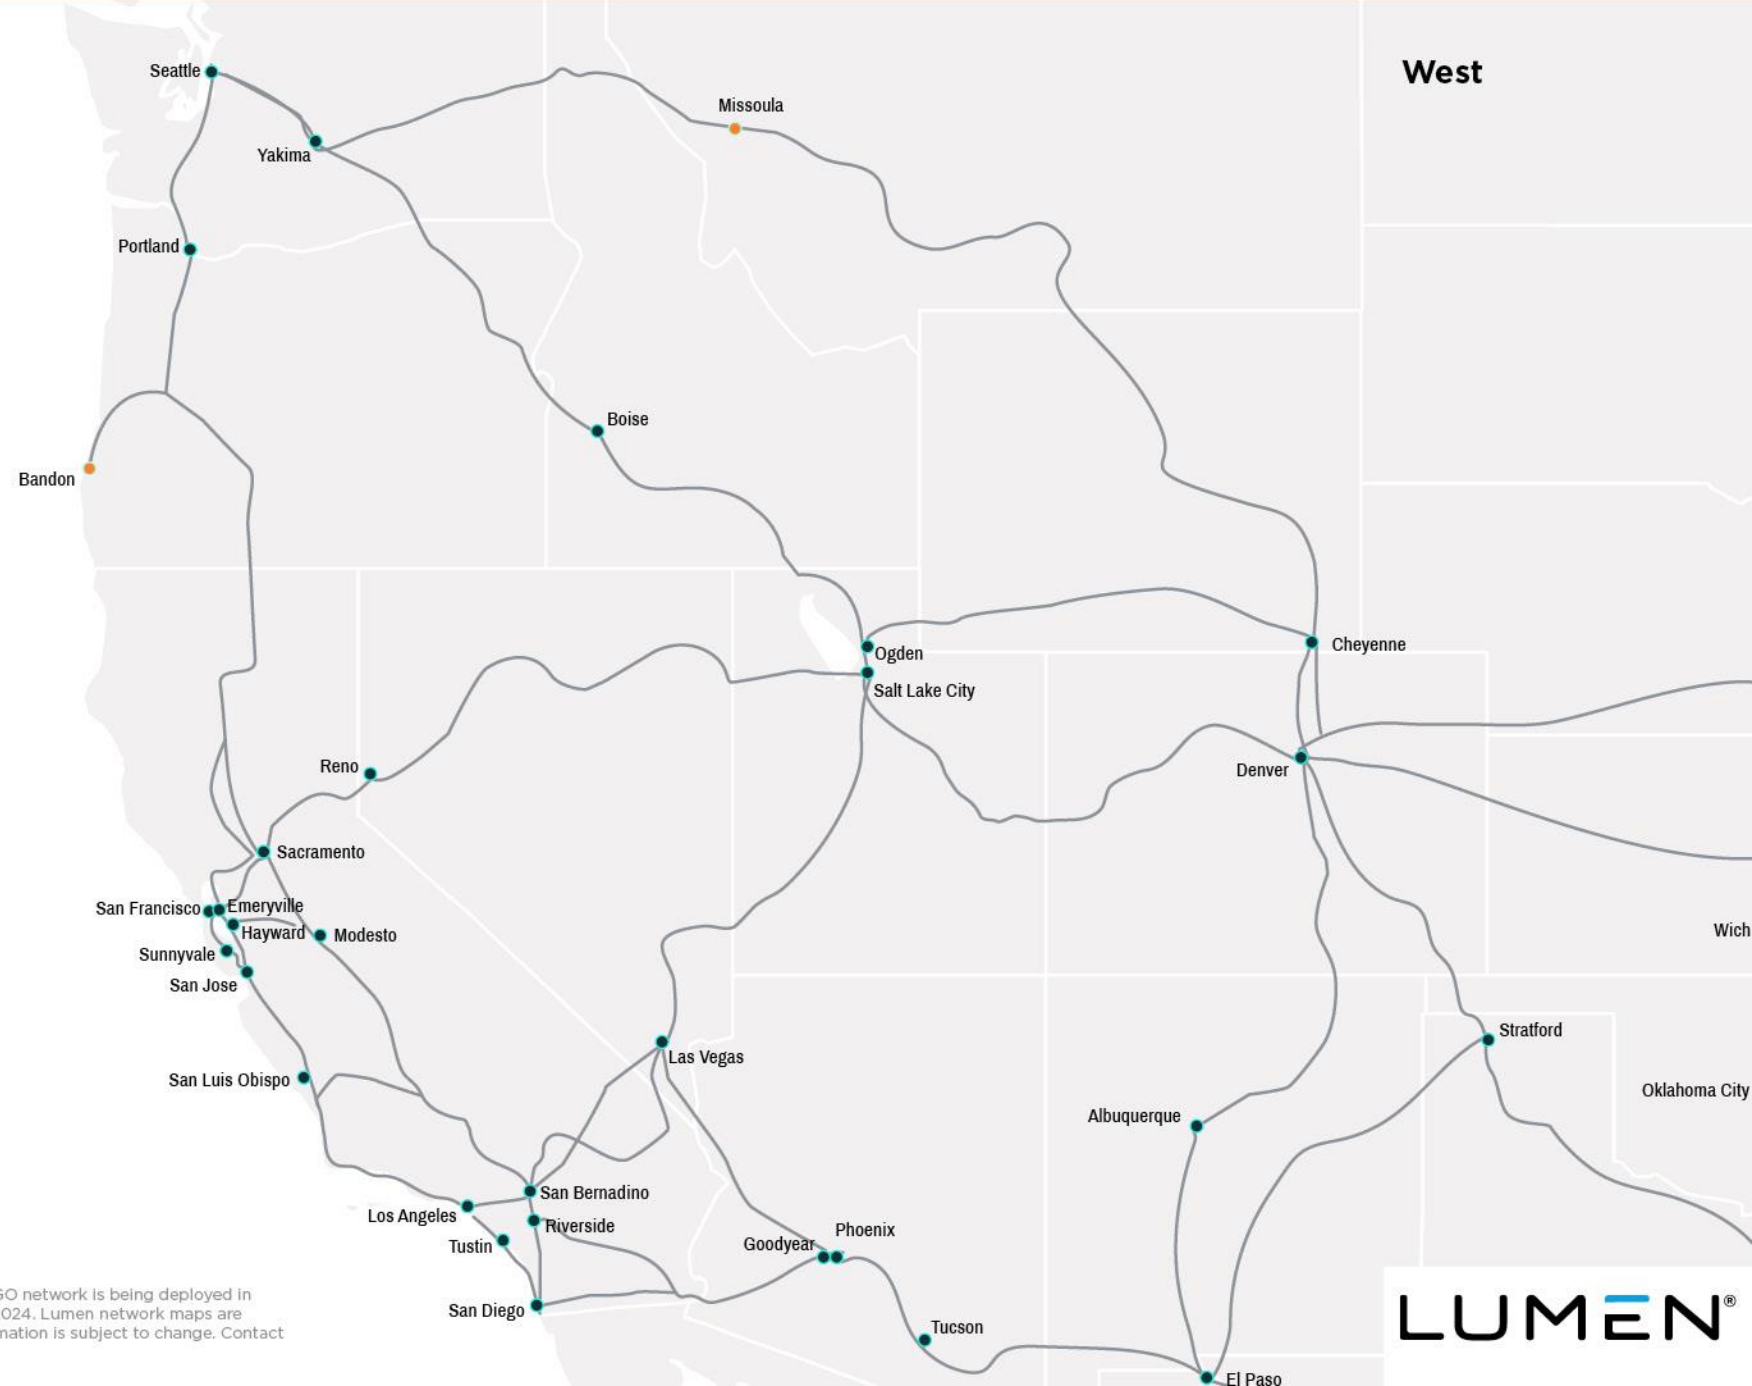

Lumen Next-Gen Optical Network

- NGO Aggregator
- NGO ROADM
- Lumen Next-Gen Network

© 2024 Lumen Technologies. All Rights Reserved. NGO network is being deployed in phases. Map information above is current as of May 2024. Lumen network maps are representative of the network in general terms. Information is subject to change. Contact Lumen for updates or details.

LUMEN®