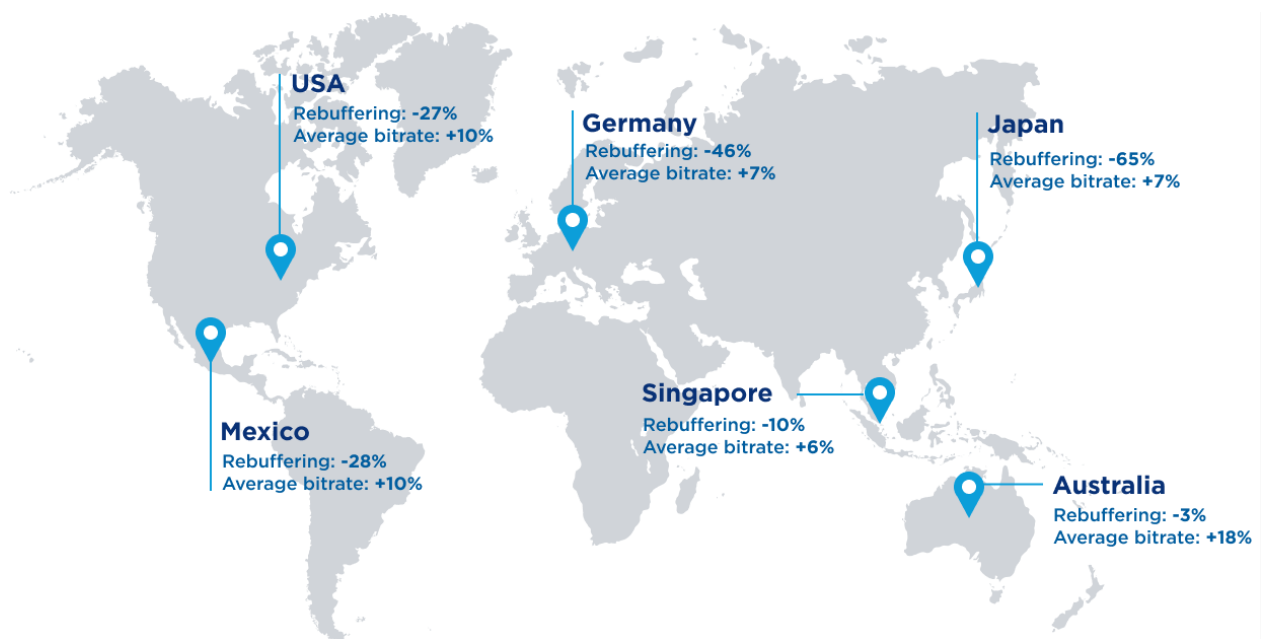

QoS improvements over CDN-only delivery

In addition to offering flexible scale, sourcing segments from a local mesh network can also have major advantages when it comes to quality. Bringing the edge up to the device, Mesh Delivery leverages user location, ISP, as well as network topology, device, type of content and bitrate profiles to determine the fastest connections.

In areas where CDN coverage is lacking, Mesh Delivery can make up for infrastructure shortcomings, providing reliable and high-quality video even where CDNs have fewer points of presence. Viewers across the world can thereby enjoy up to three times less rebuffering and higher bitrates compared to CDN-only delivery.

Get started today

To learn more about how Mesh Delivery can help your VoD platform deliver high quality to growing audiences, reach out to us for an assessment or for a trial of our peer-assist technology in production on your platform.

Map: improvements by customer and by country for selected Mesh Delivery customers, November 2020.

lumen.com | application.delivery@lumen.com

Services not available everywhere. Lumen may change or cancel products and services or substitute similar products and services at its sole discretion without notice. ©2021 Lumen Technologies. All Rights Reserved.

LUMEN®
TECHNOLOGIES