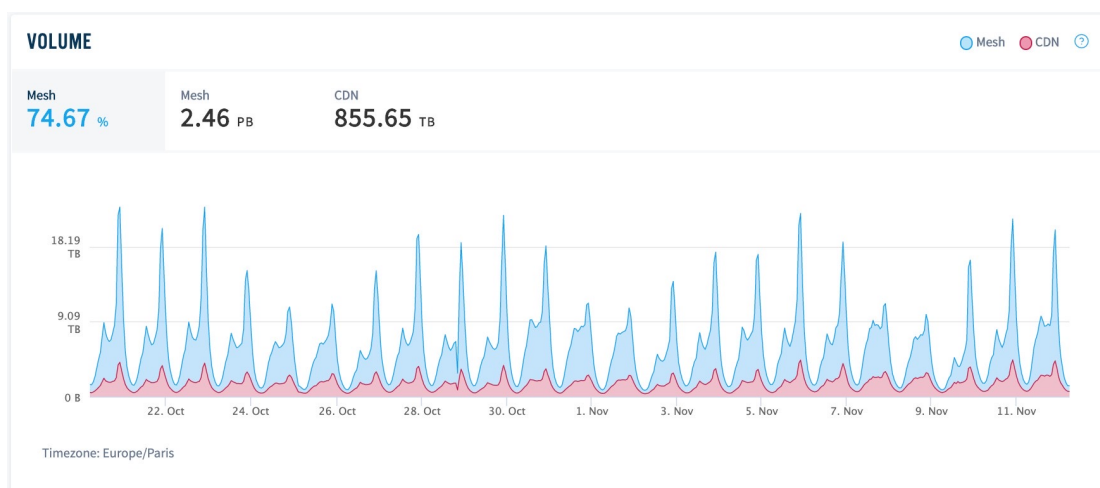

How it works: hybrid video delivery for VOD platforms

A peer-assisted delivery solution, Lumen Mesh Delivery intelligently multi-sources content delivery. Working in tandem with your current CDN infrastructure, Lumen Mesh Delivery dynamically routes video segments to the source that can provide them most quickly: either your CDN provider(s) or a mesh network of devices viewing the same content at the same time.

As more viewers tune in, the Mesh Delivery distributed network grows stronger, minimizing the risk of server saturation and quality issues associated with congested delivery.

Peer-to-peer for VoD content

Lumen Mesh Delivery is a powerful solution for SVoD, AVoD, popular series, catch-up TV, movies, and user-generated content. Delivering content via a mesh network across one's video service can provide the flexible scale that VoD platforms need, particularly when they face unexpected success on a series or when a piece of content goes viral.

When used on major television networks and VoD platforms, Mesh Delivery has delivered 75% of customers' VoD traffic on average across a variety of countries, content and bitrate profiles.

This European VOD platform has daily traffic spikes in the evening, driven by popular series. 75% of its traffic is delivered via the Lumen mesh network.