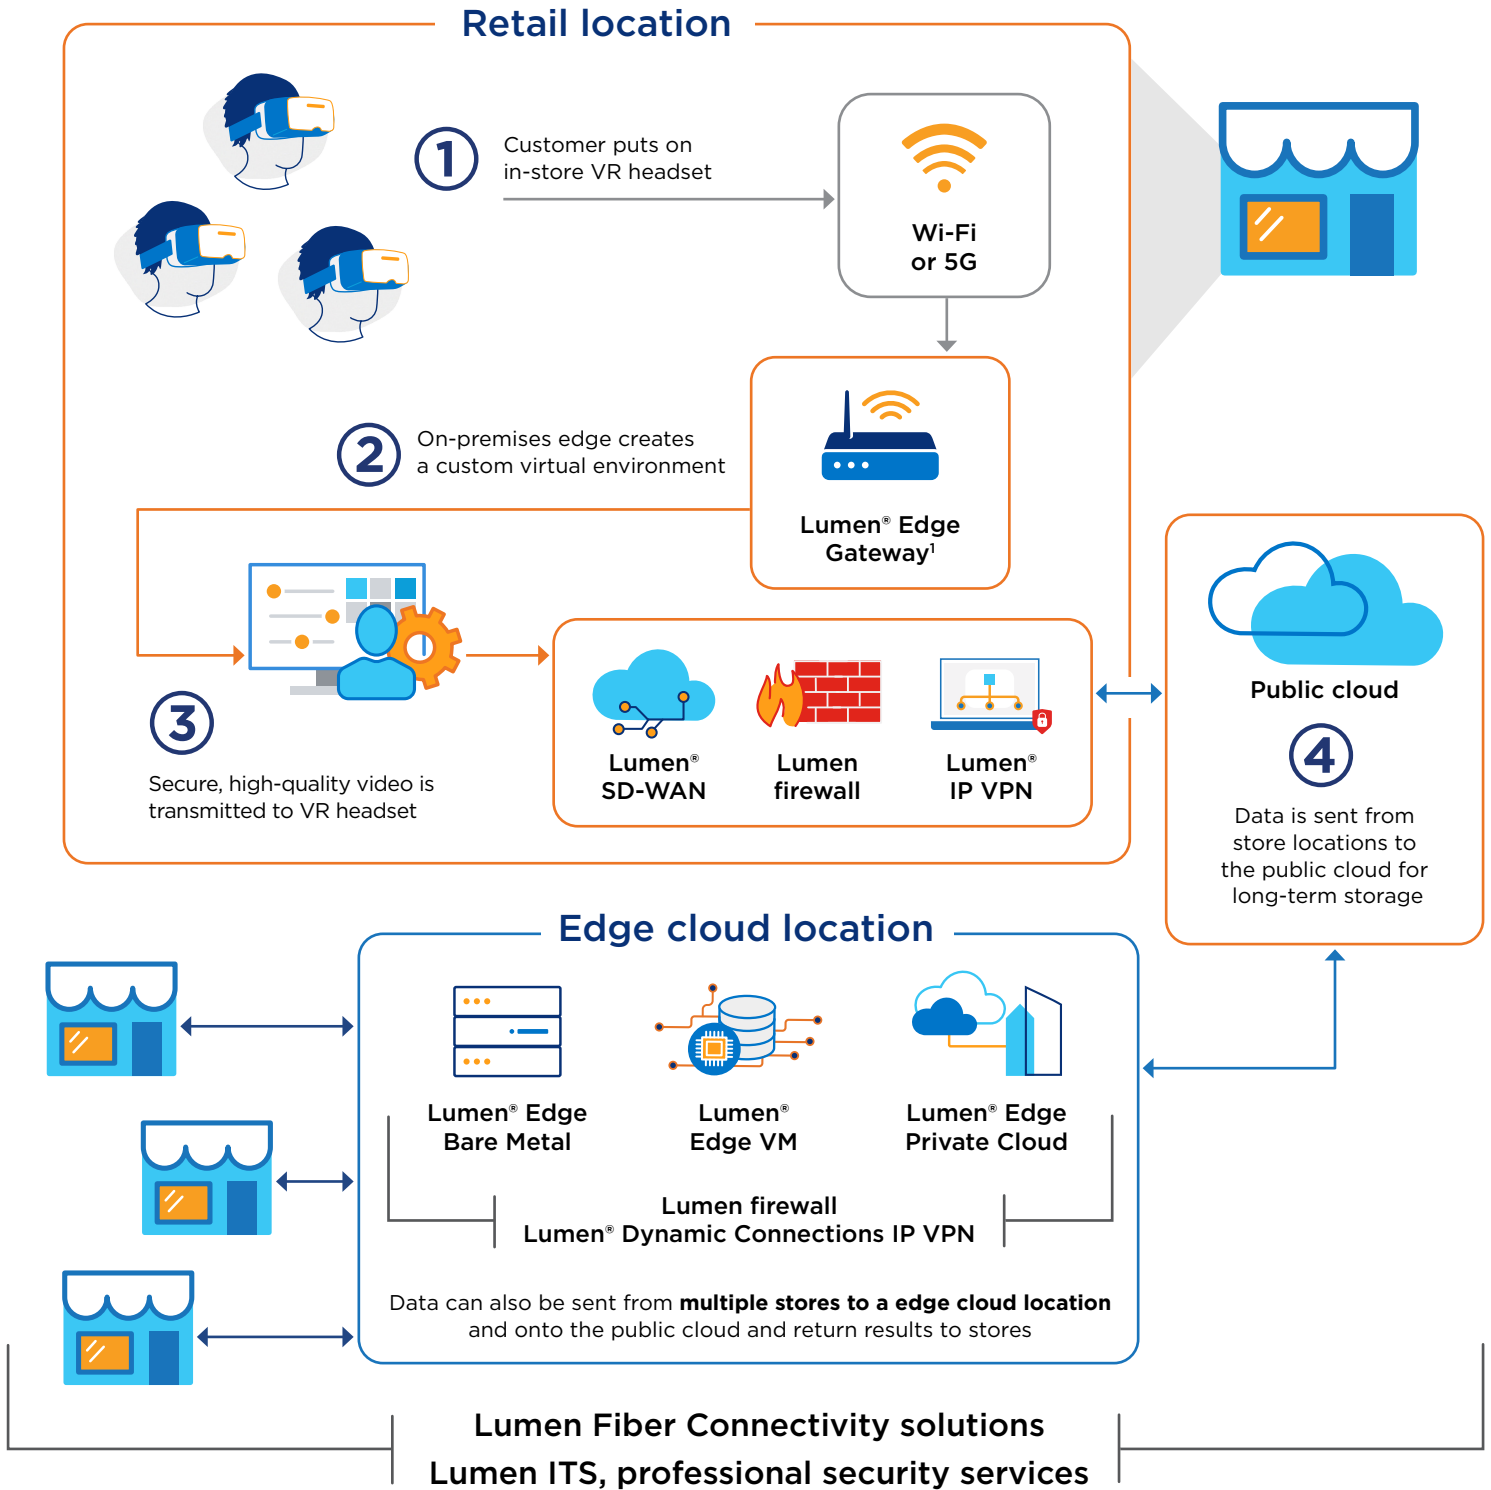

Edge-enabled AR/VR customer experiences

EXPLORE EDGE SOLUTIONS

www.lumen.com/edge

¹Pair Lumen Edge Private Cloud with Lumen Edge Gateway for improved compute capabilities

Lumen Edge Solutions

Services

Lumen IT Services

Accelerate your innovations with next-generation IT solutions and trusted experts.

www.lumen.com/en-us/managed-it-services/strategy-systems-and-technology.html

Lumen® Professional Security Services

Minimize threat management overload and shrink attack surfaces while maximizing defense alertness.

www.lumen.com/en-us/security/professional-security-services.html

PaaS

Lumen® Edge Orchestrator

Organize and monitor your infrastructure, workloads and services across multi-edge environments.

www.lumen.com/en-us/edge-computing/orchestrator.html

IaaS

Lumen® Edge Gateway

An on-premises edge computing solution for WAN, security and IT workloads.

www.lumen.com/en-us/edge-computing/edge-gateway.html

Lumen® Edge Bare Metal

Optimize app performance with dedicated bare metal servers on edge nodes designed to deliver ≤ 5 ms of latency.