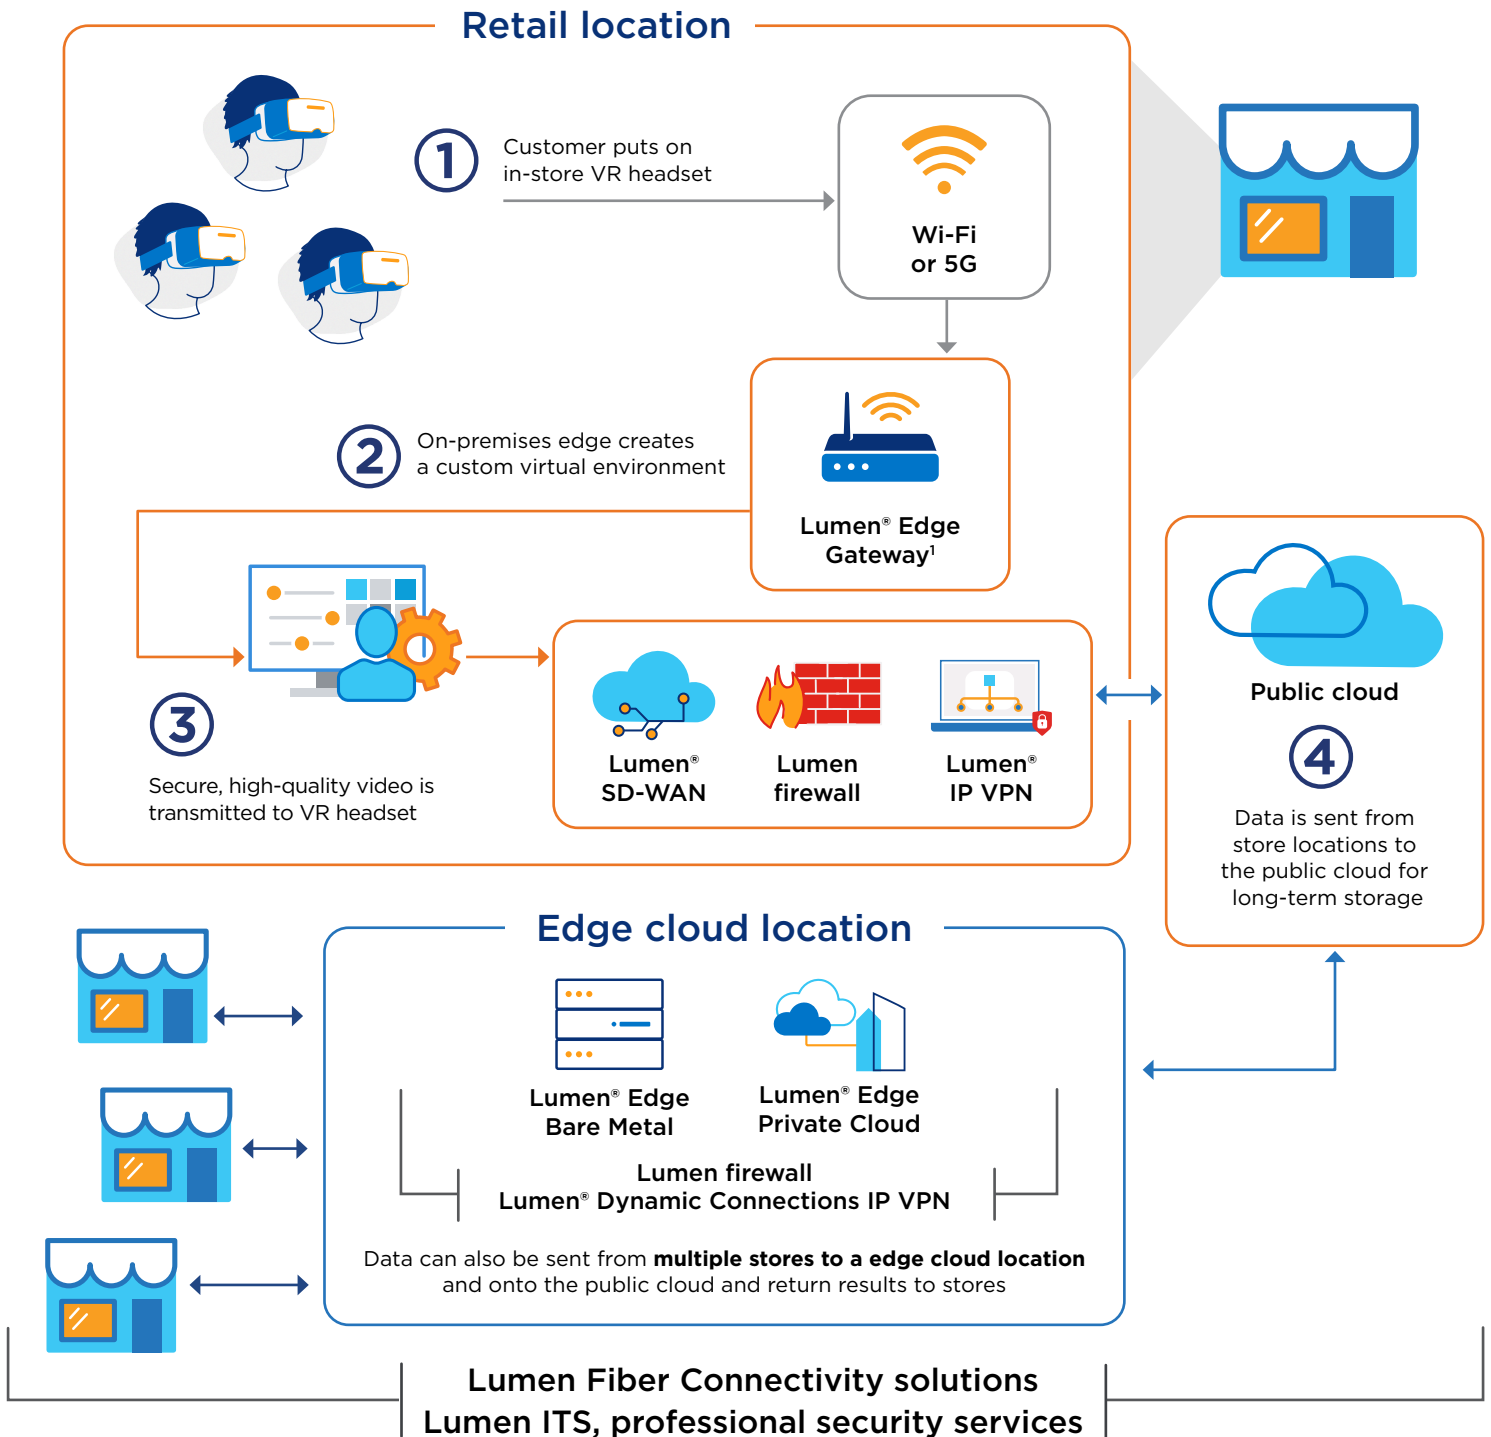

Edge-enabled AR/VR customer experiences

EXPLORE EDGE SOLUTIONS

www.lumen.com/edge

*Pair Lumen Edge Private Cloud with Lumen Edge Gateway for improved compute capabilities
 Services not available everywhere. Business customers only. Lumen may change, cancel or substitute products and services, or vary them by service area at its sole discretion without notice. ©2023 Lumen Technologies. All Rights Reserved.

Lumen® Professional Security Services

Minimize threat management overload and shrink attack surfaces while maximizing defense alertness.
www.lumen.com/en-us/security/professional-security-services.html

PaaS

Lumen® Edge Orchestrator

Organize and monitor your infrastructure, workloads and services across multi-edge environments.
www.lumen.com/en-us/edge-computing/orchestrator.html

IaaS

Lumen® Edge Gateway

An on-premises edge computing solution for WAN, security and IT workloads.
www.lumen.com/en-us/edge-computing/edge-gateway.html

Lumen® Edge Bare Metal

Optimize app performance with dedicated bare metal servers on edge nodes designed to deliver ≤5ms of latency.
www.lumen.com/en-us/edge-computing/bare-metal.html