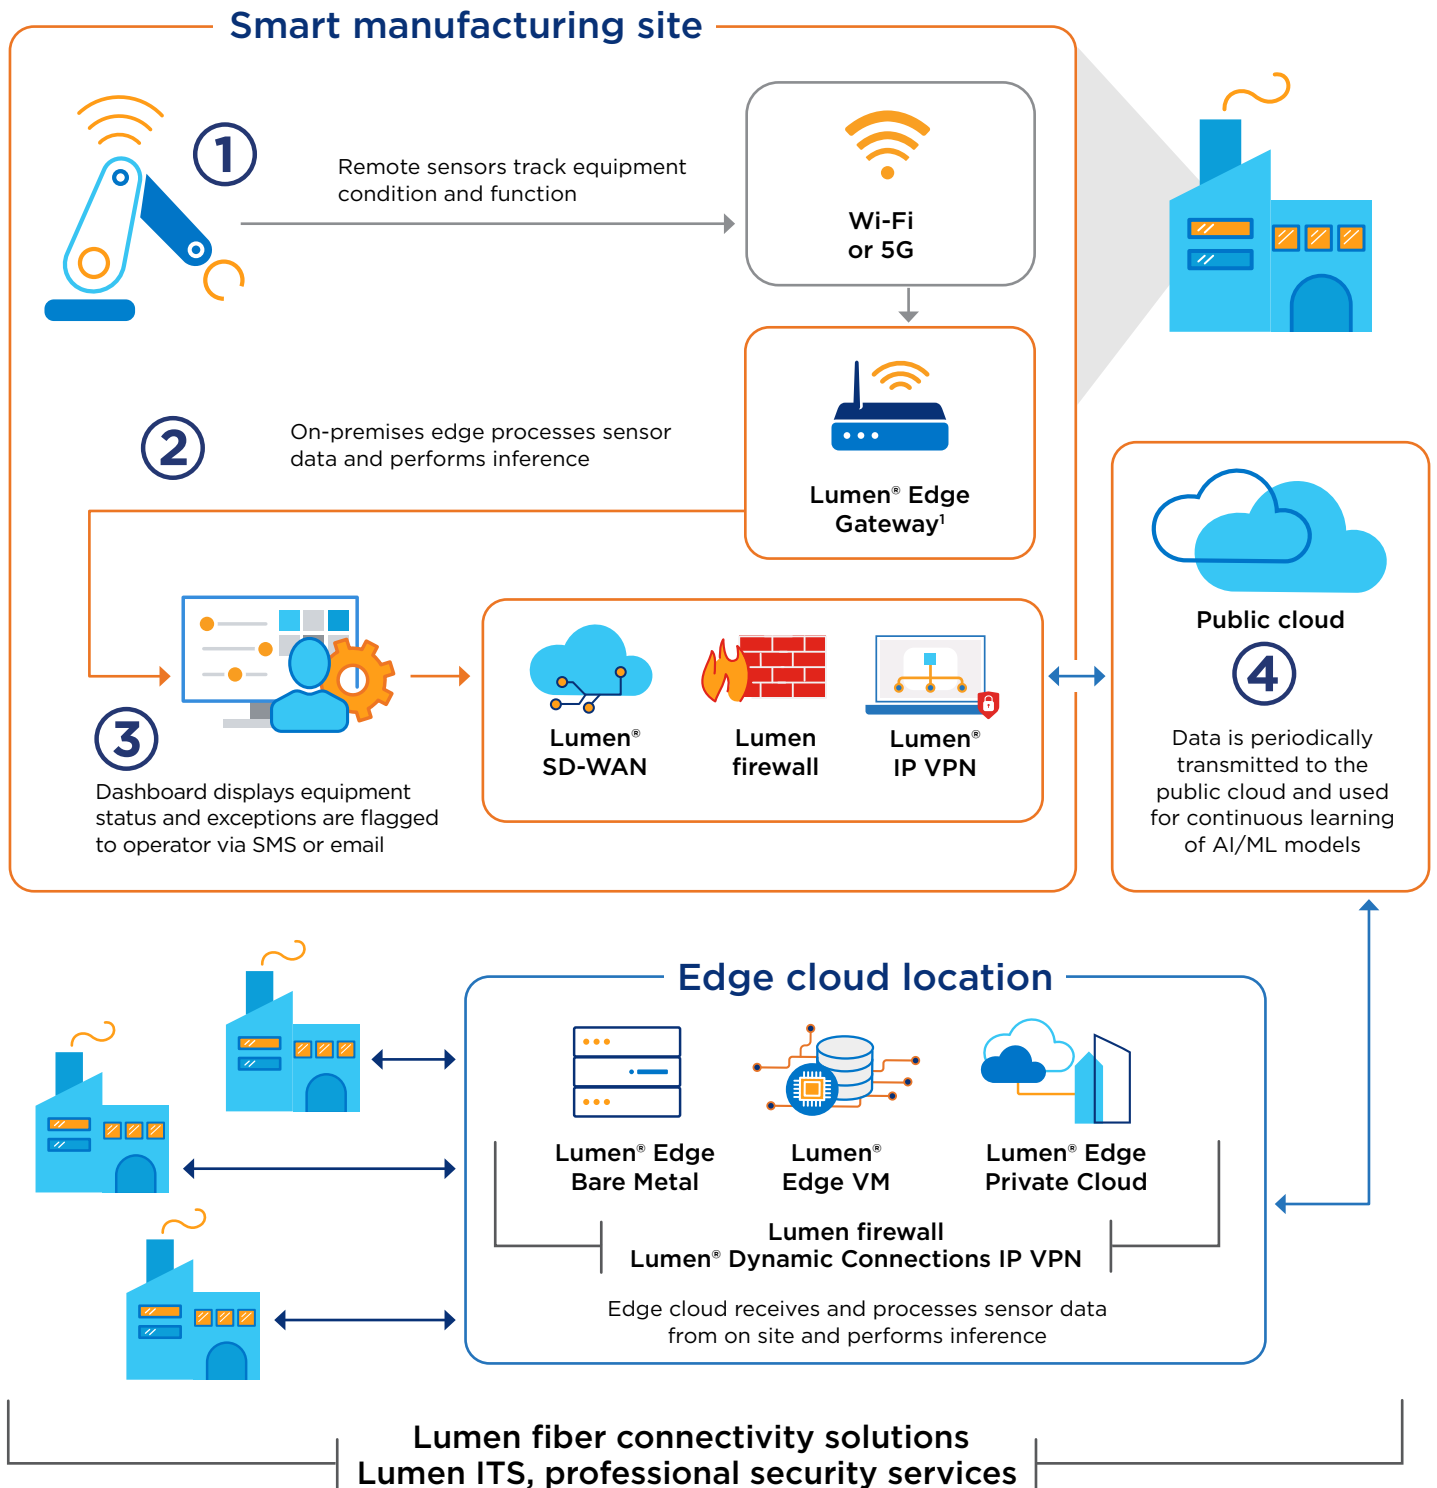

Edge-enabled condition-based monitoring

EXPLORE EDGE SOLUTIONS

¹Pair Lumen Edge Private Cloud with Lumen Edge Gateway for improved compute capabilities

www.lumen.com/edge

Lumen Edge Solutions

Services

Lumen IT Services

Accelerate your innovations with next-generation IT solutions and trusted expertise.

www.lumen.com/en-us/managed-it-services/strategy-systems-and-technology.html

Lumen® Professional Security Services

Minimize threat management overload and shrink attack surfaces while maximizing defense alertness.

www.lumen.com/en-us/security/professional-security-services.html

PaaS

Lumen® Edge Orchestrator

Organize and monitor your infrastructure, workloads and services across multi-edge environments.

www.lumen.com/en-us/edge-computing/orchestrator.html

IaaS

Lumen® Edge Gateway

Take advantage of an on-premises edge computing solution for WAN, security and IT workloads.

www.lumen.com/en-us/edge-computing/edge-gateway.html

Lumen® Edge Bare Metal

Optimize app performance with dedicated bare metal servers on edge nodes designed to deliver ≤5ms of latency.