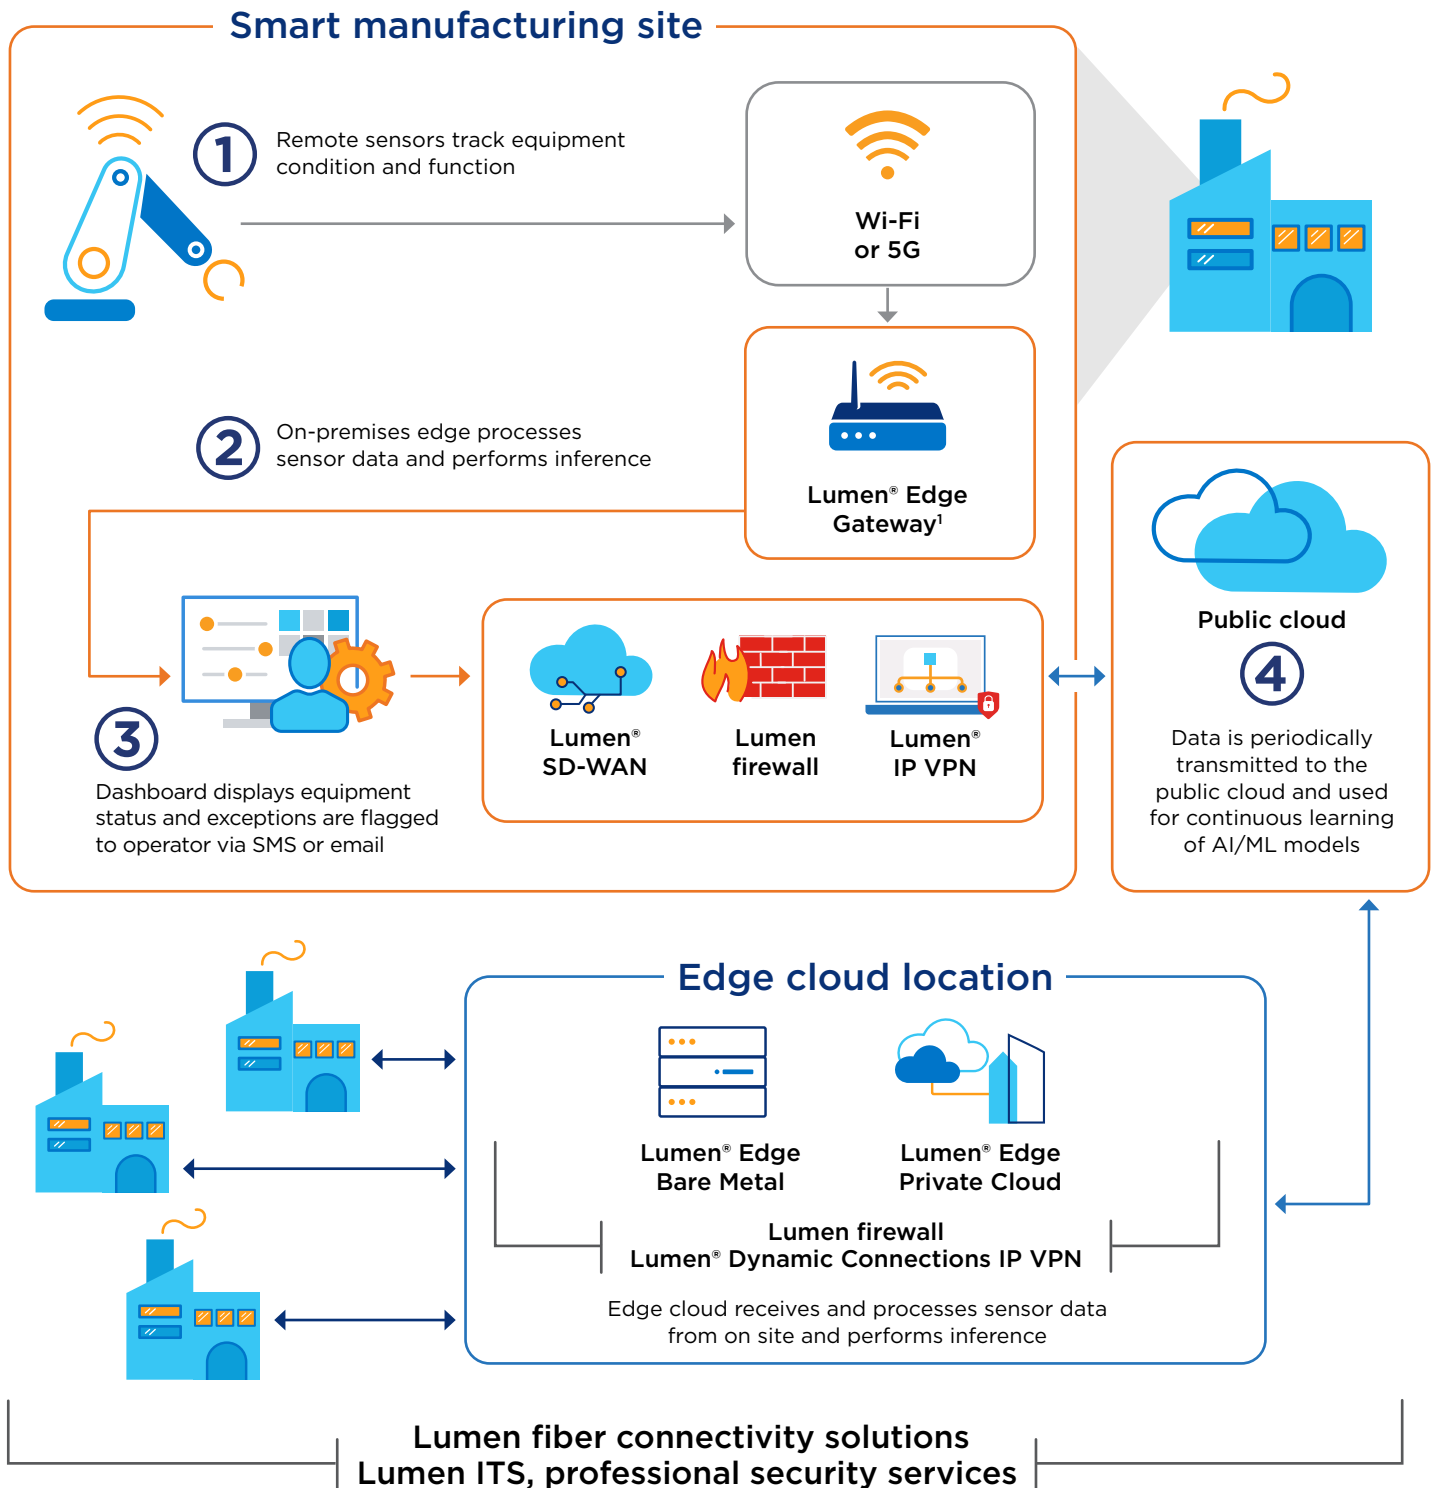

Edge-enabled condition-based monitoring

[EXPLORE EDGE SOLUTIONS](#)

www.lumen.com/edge

¹Pair Lumen Edge Private Cloud with Lumen Edge Gateway for improved compute capabilities

Lumen Edge Solutions

Services

Minimize threat management overload and shrink attack surfaces while maximizing defense alertness.
www.lumen.com/en-us/security/professional-security-services.html

PaaS

Lumen® Edge Orchestrator

Organize and monitor your infrastructure, workloads and services across multi-edge environments.
www.lumen.com/en-us/edge-computing/orchestrator.html

IaaS

Lumen® Edge Gateway

Take advantage of an on-premises edge computing solution for WAN, security and IT workloads.
www.lumen.com/en-us/edge-computing/edge-gateway.html

Lumen® Edge Bare Metal

Optimize app performance with dedicated bare metal servers on edge nodes designed to deliver ≤ 5 ms of latency.
www.lumen.com/en-us/edge-computing/bare-metal.html