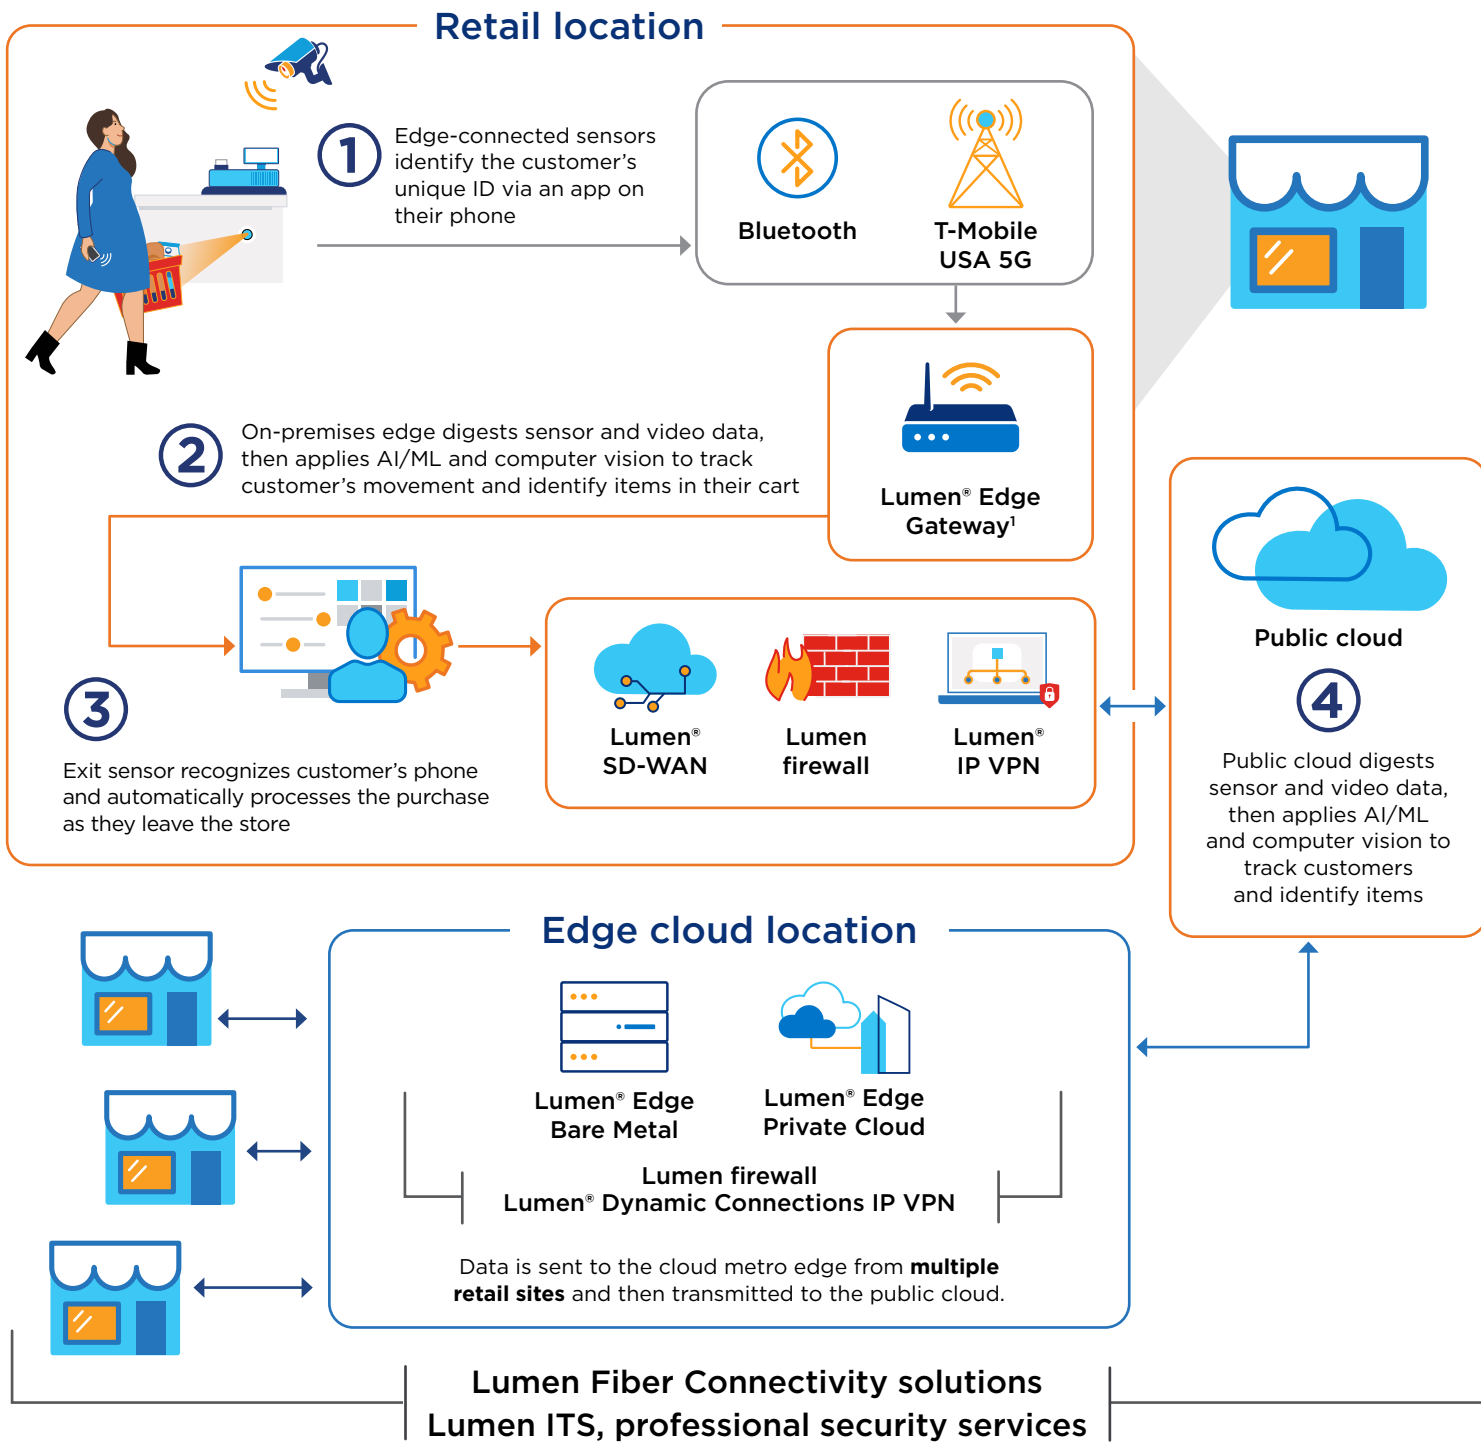

Edge-enabled contactless checkout

EXPLORE EDGE SOLUTIONS

www.lumen.com/edge

¹For high compute use-cases, use Lumen Edge Gateway with Lumen Private Cloud.

Services not available everywhere. Business customers only. Lumen may change, cancel or substitute products and services, or vary them by service area at its sole discretion without notice. ©2023 Lumen Technologies. All Rights Reserved.

Lumen® Edge Orchestrator

Organize and monitor your infrastructure, workloads and services across multi-edge environments.

www.lumen.com/en-us/edge-computing/orchestrator.html

IaaS

Lumen® Edge Gateway

Take advantage of an on-premises edge computing solution for WAN, security and IT workloads.