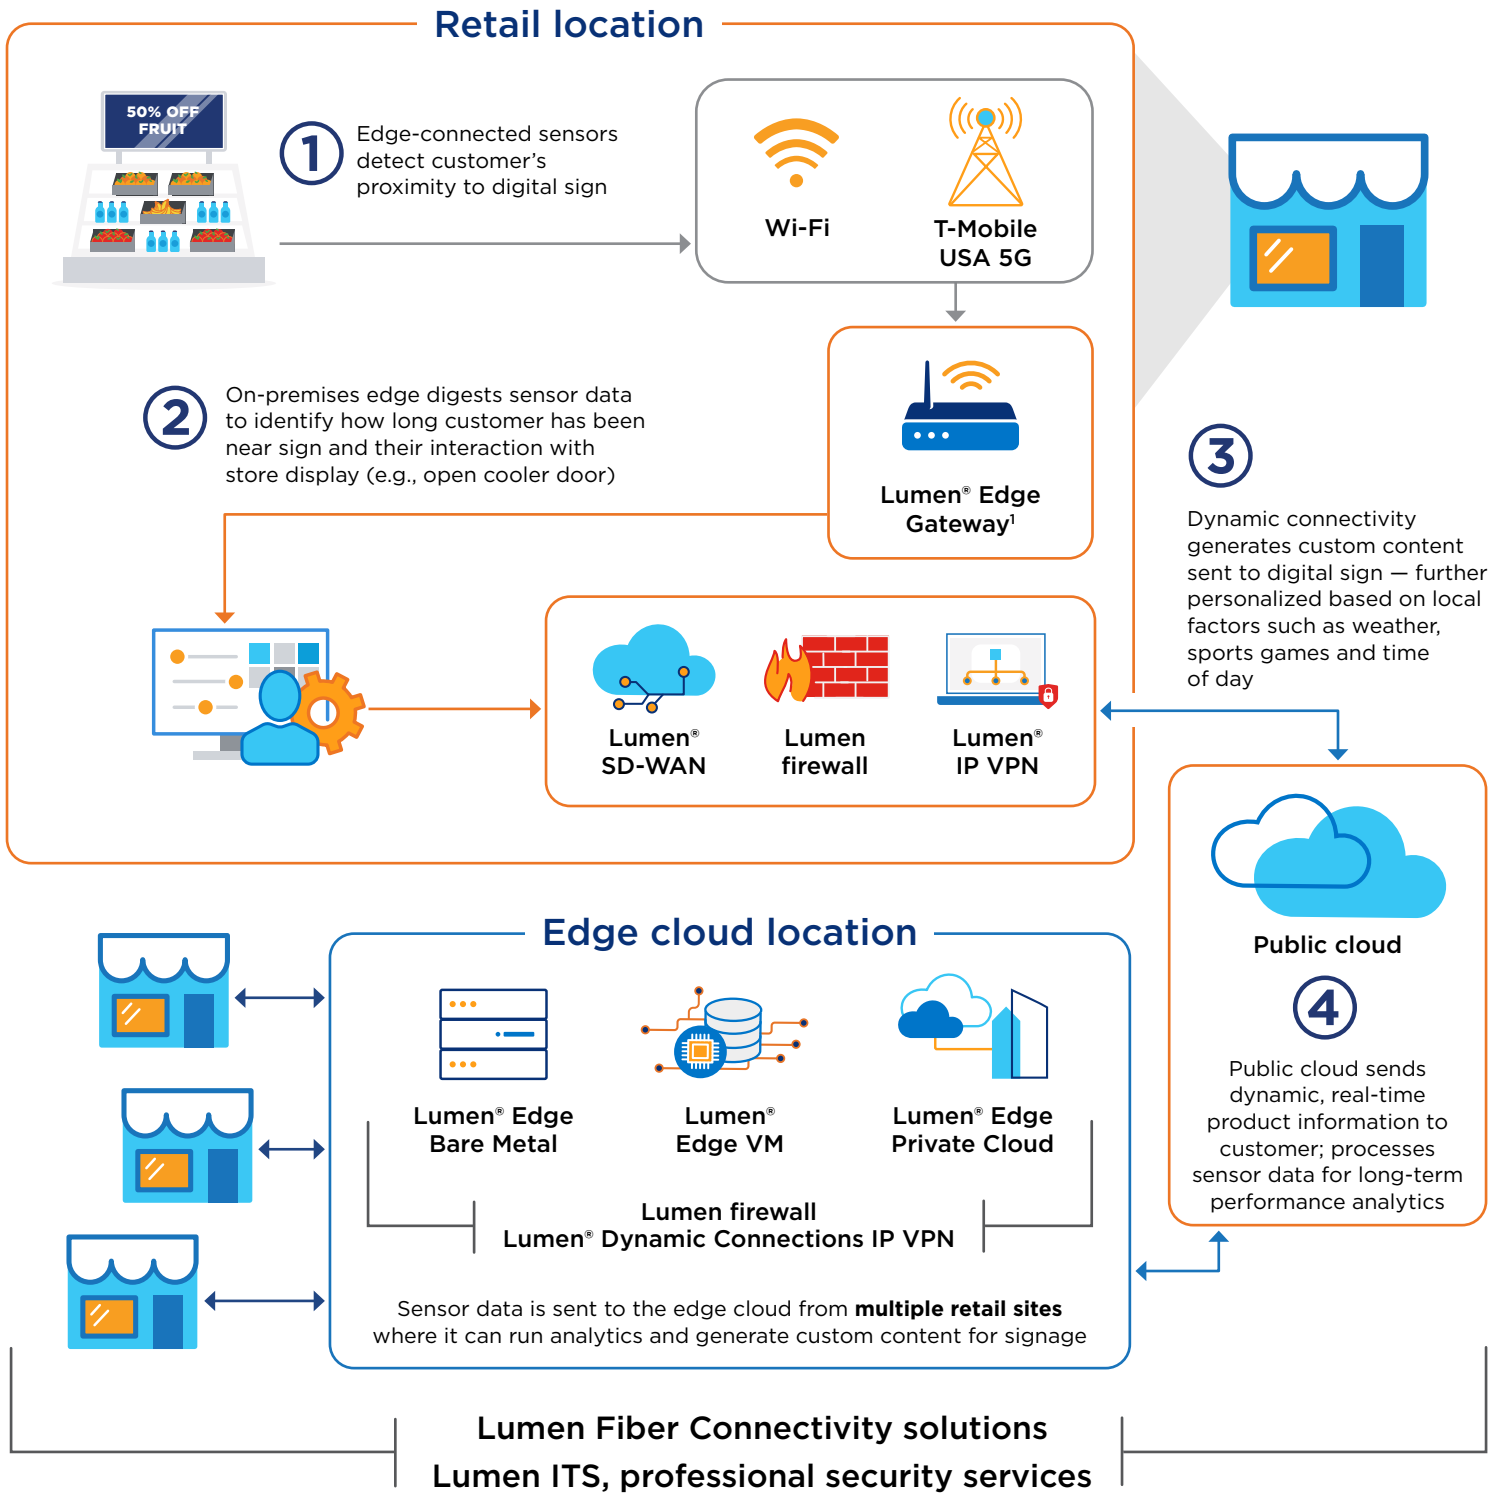

Edge-enabled digital signage

EXPLORE EDGE SOLUTIONS

www.lumen.com/edge

¹For high compute use cases, use Lumen Edge Gateway with Lumen Private Cloud

Lumen Edge Solutions

Services

Lumen IT Services

Accelerate your innovations with next-generation IT solutions and trusted expertise.

www.lumen.com/en-us/managed-it-services/strategy-systems-and-technology.html

Lumen® Professional Security Services

Minimize threat management overload and shrink attack surfaces while maximizing defense alertness.

www.lumen.com/en-us/security/professional-security-services.html

PaaS

Lumen® Edge Orchestrator

Organize and monitor your infrastructure, workloads and services across multi-edge environments.

www.lumen.com/en-us/edge-computing/orchestrator.html

IaaS

Lumen® Edge Gateway

Take advantage of an on-premises edge computing solution for WAN, security and IT workloads.

www.lumen.com/en-us/edge-computing/edge-gateway.html

Lumen® Edge Bare Metal

Optimize app performance with dedicated bare metal servers on edge nodes designed to deliver ≤ 5 ms of latency.