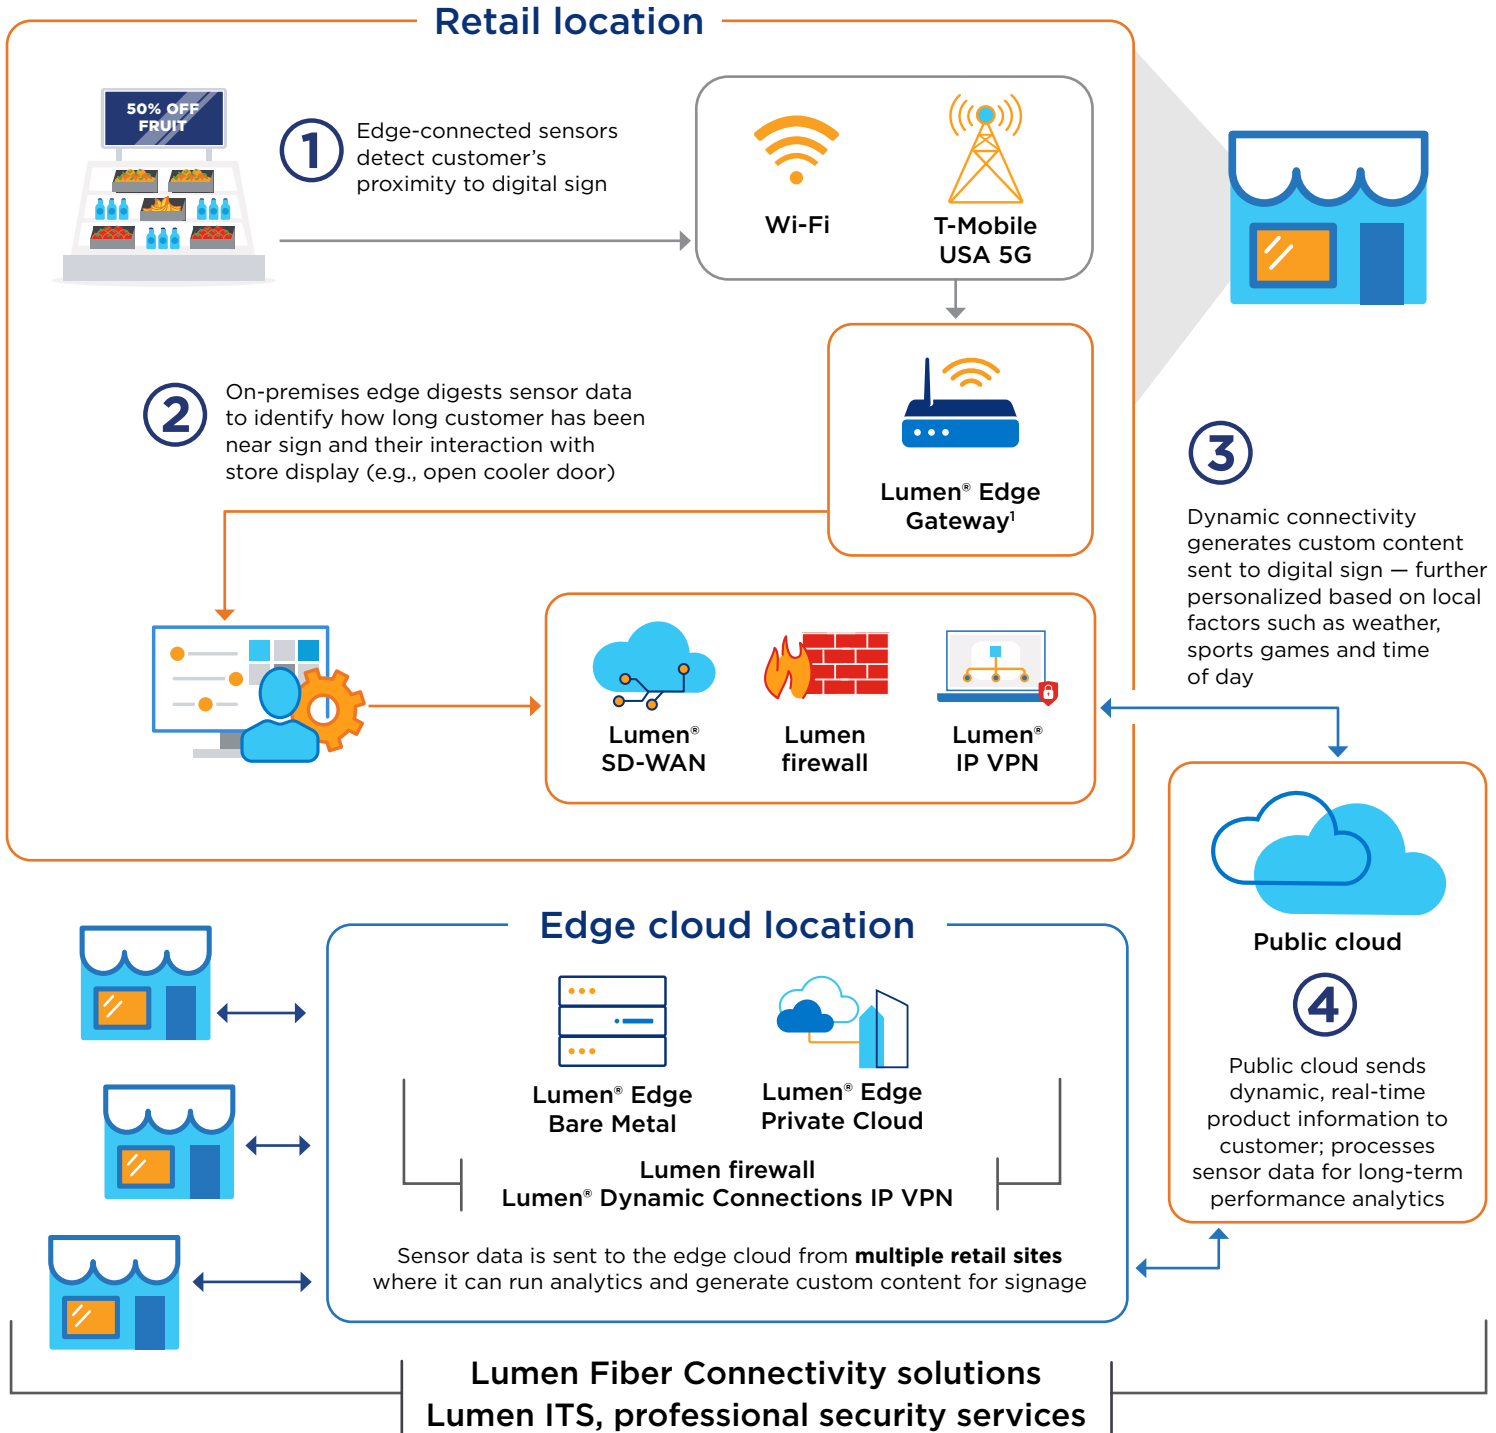

Edge-enabled digital signage

[EXPLORE EDGE SOLUTIONS](#)

www.lumen.com/edge

¹For high compute use-cases, use Lumen Edge Gateway with Lumen Private Cloud.
Services not available everywhere. Business customers only. Lumen may change, cancel or substitute products and services, or vary them by service area at its sole discretion without notice. ©2023 Lumen Technologies. All Rights Reserved.

Lumen Edge Solutions

Services

Lumen IT Services

Accelerate your innovations with next-generation IT solutions and trusted expertise.

www.lumen.com/en-us/managed-it-services/strategy-systems-and-technology.html

Lumen® Edge Orchestrator

Organize and monitor your infrastructure, workloads and services across multi-edge environments.

www.lumen.com/en-us/edge-computing/orchestrator.html

IaaS

Lumen® Edge Gateway

Take advantage of an on-premises edge computing solution for WAN, security and IT workloads.