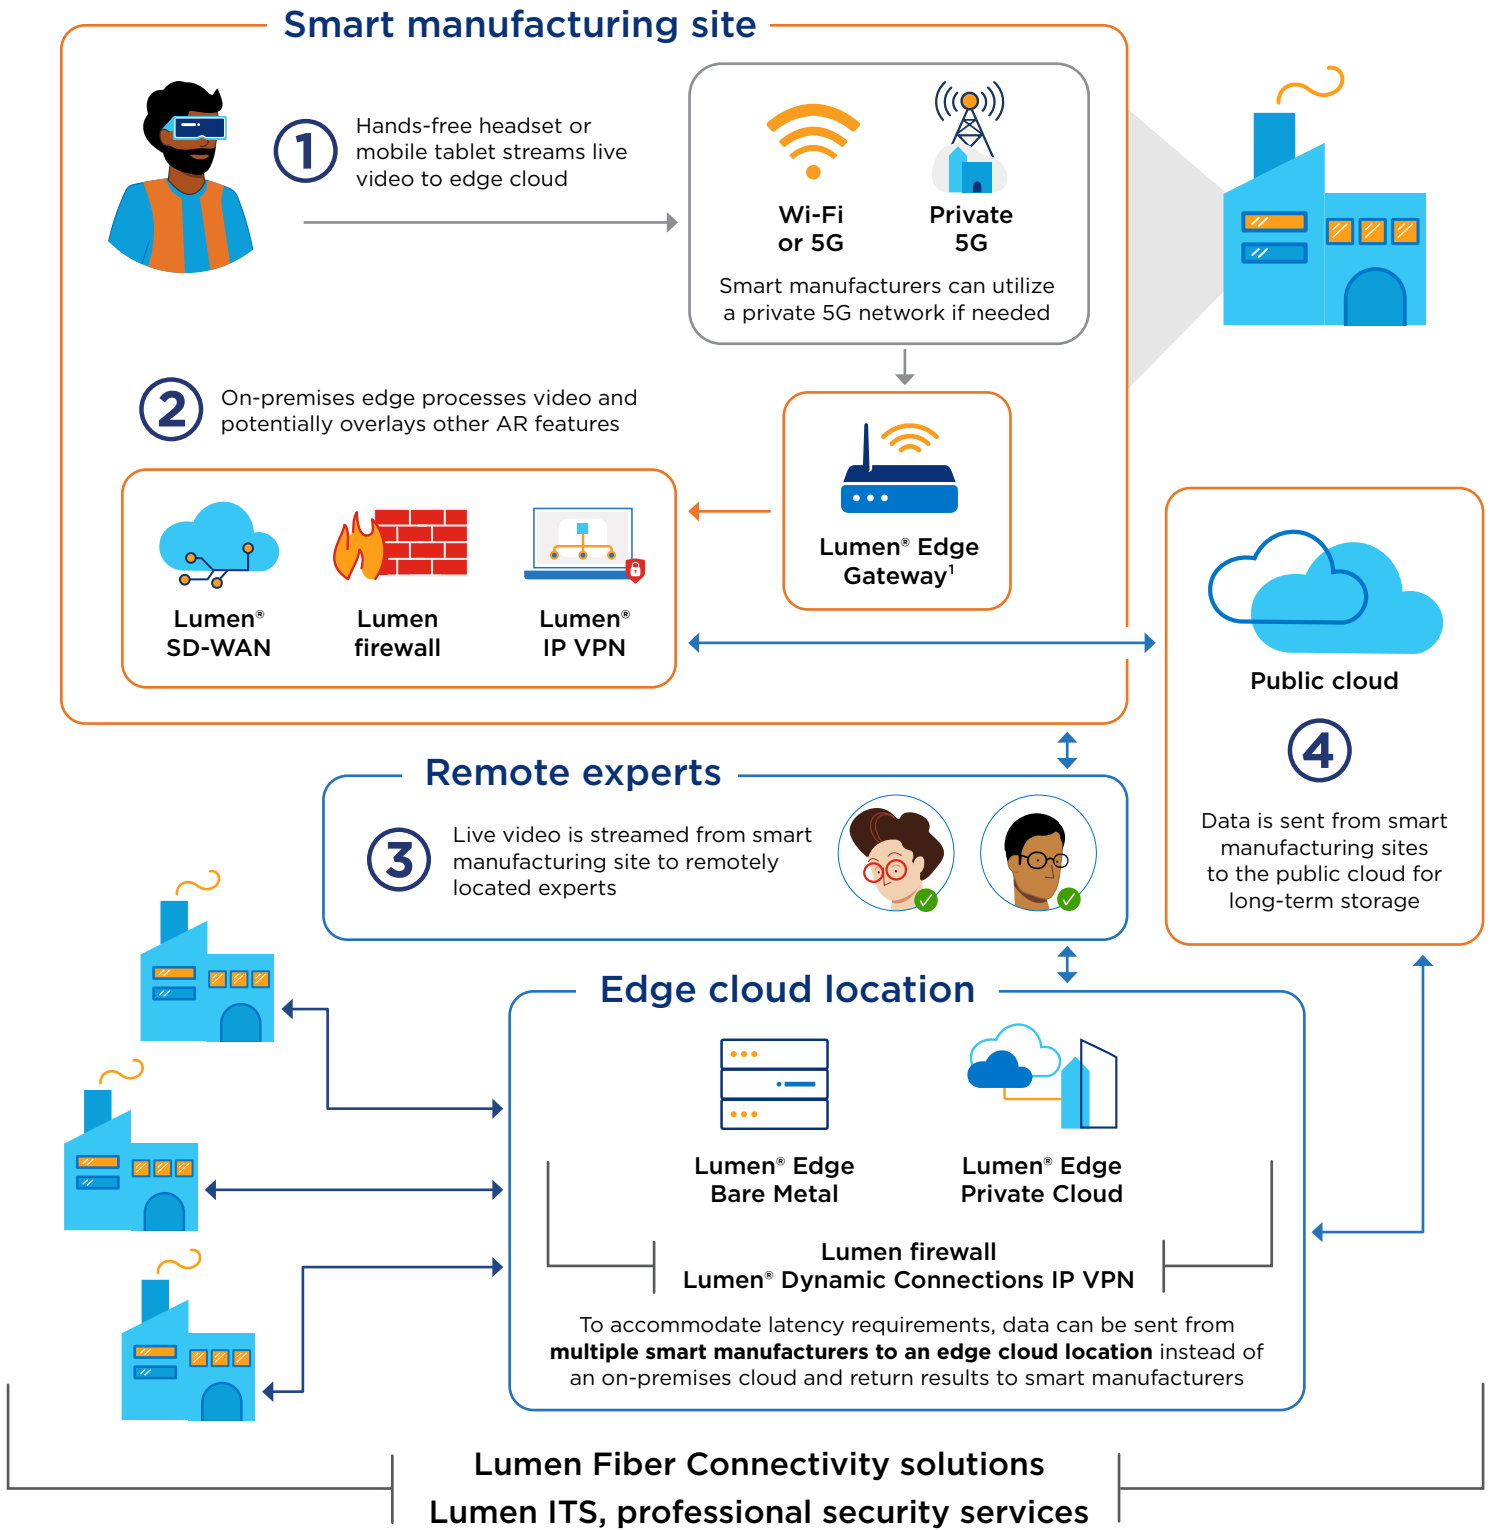

Edge-enabled AR workflows

EXPLORE EDGE SOLUTIONS

www.lumen.com/edge

¹For high compute use cases, use Lumen Edge Gateway with Lumen Edge Private Cloud

Lumen Edge Solutions

Services

Lumen IT Services

Accelerate your innovations with next-generation IT solutions and trusted expertise.
www.lumen.com/en-us/managed-it-services/strategy-systems-and-technology.html

Lumen® Professional Security Services

Minimize threat management overload and shrink attack surfaces while maximizing defense alertness.
www.lumen.com/en-us/security/professional-security-services.html

PaaS

Lumen® Edge Orchestrator

Organize and monitor your infrastructure, workloads and services across multi-edge environments.
www.lumen.com/en-us/edge-computing/orchestrator.html

IaaS

Lumen® Edge Gateway

Take advantage of an on-premises edge computing solution for WAN, security and IT workloads.
www.lumen.com/en-us/edge-computing/edge-gateway.html

Lumen® Edge Bare Metal

Optimize app performance with dedicated bare metal servers on edge nodes designed to deliver $\leq 5\text{ms}$ of latency.
www.lumen.com/en-us/edge-computing/bare-metal.html