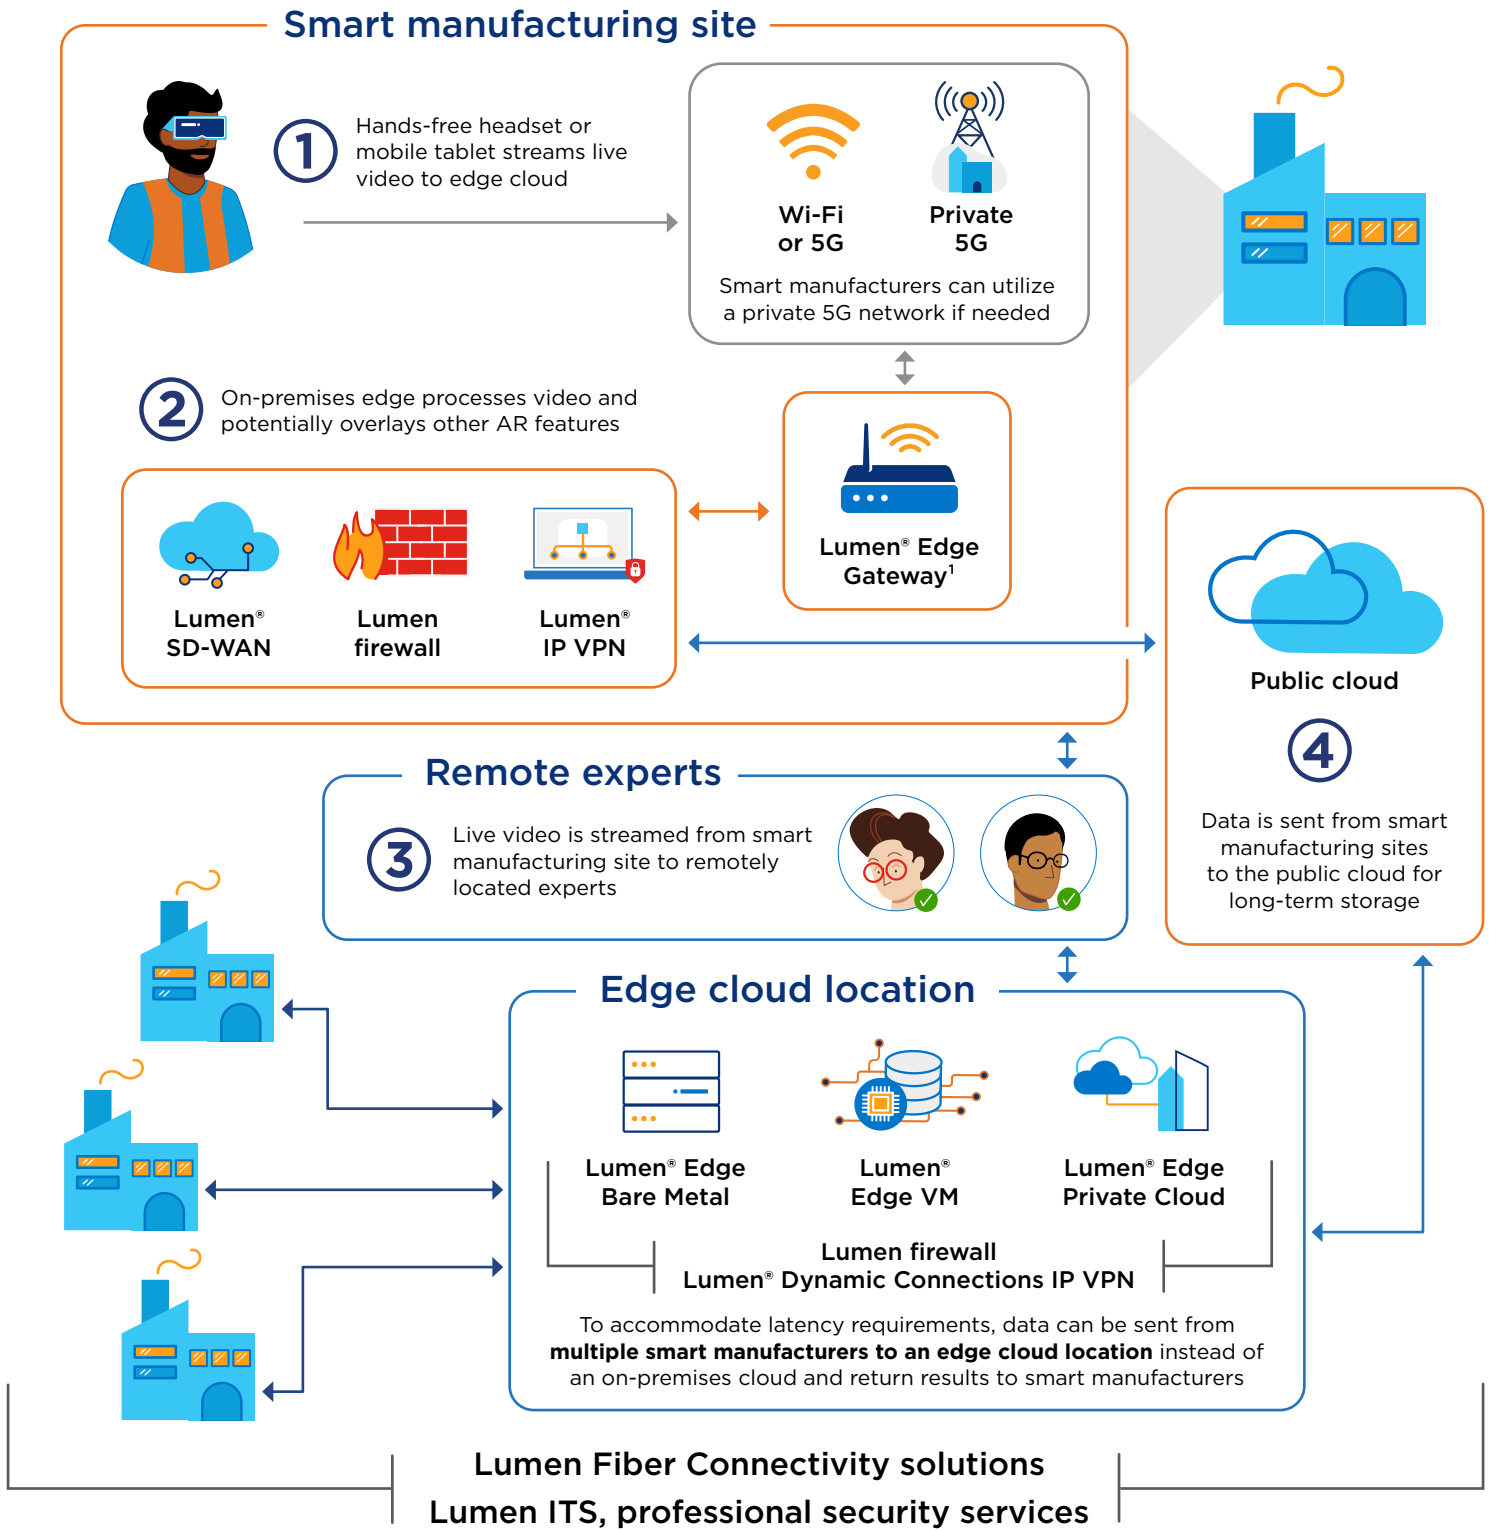

Edge-enabled AR workflows

EXPLORE EDGE SOLUTIONS

www.lumen.com/edge

¹For high compute use cases, use Lumen Edge Gateway with Lumen Edge Private Cloud

Lumen Edge Solutions

Services

Lumen IT Services

Accelerate your innovations with next-generation IT solutions and trusted expertise.

www.lumen.com/en-us/managed-it-services/strategy-systems-and-technology.html

Lumen® Professional Security Services

Reduce threat management overload and shrink attack surfaces while increasing defense alertness.

www.lumen.com/en-us/security/professional-security-services.html

PaaS

Lumen® Edge Orchestrator

Organize and monitor your infrastructure, workloads and services across multi-edge environments.

www.lumen.com/en-us/edge-computing/orchestrator.html

IaaS

Lumen® Edge Gateway

Take advantage of an on-premises edge computing solution for WAN, security and IT workloads.

www.lumen.com/en-us/edge-computing/edge-gateway.html

Lumen® Edge Bare Metal

Optimize app performance with dedicated bare metal servers on edge nodes designed to deliver ≤ 5 ms of latency.