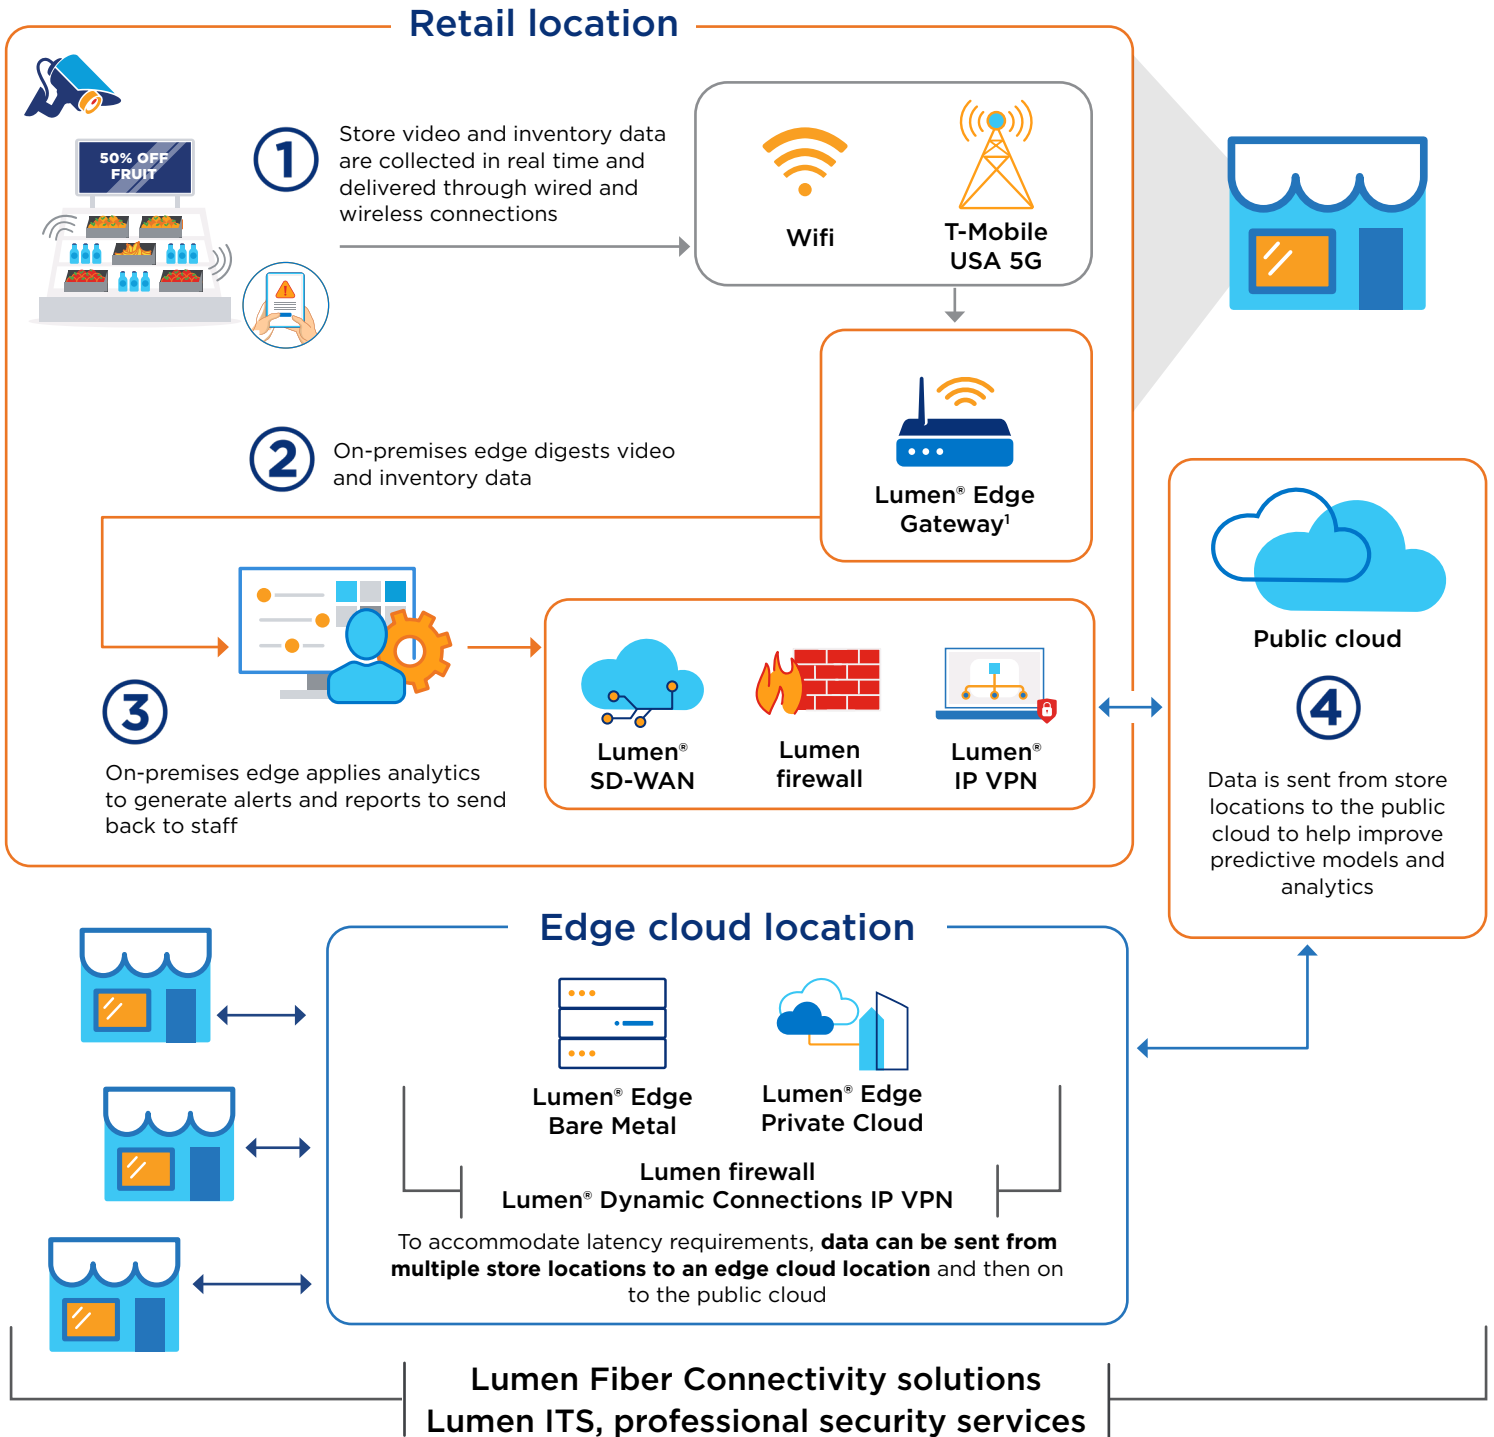

Edge-enabled inventory management and fraud prevention

EXPLORE EDGE SOLUTIONS

www.lumen.com/edge

¹For high compute use-cases, use Lumen Edge Gateway with Lumen Private Cloud.
Services not available everywhere. Business customers only. Lumen may change, cancel or substitute products and services, or vary them by service area at its sole discretion without notice. ©2023 Lumen Technologies. All Rights Reserved.

PaaS

Lumen® Edge Orchestrator

Organize and monitor your infrastructure, workloads and services across multi-edge environments.
www.lumen.com/en-us/edge-computing/orchestrator.html

IaaS

Lumen® Edge Gateway