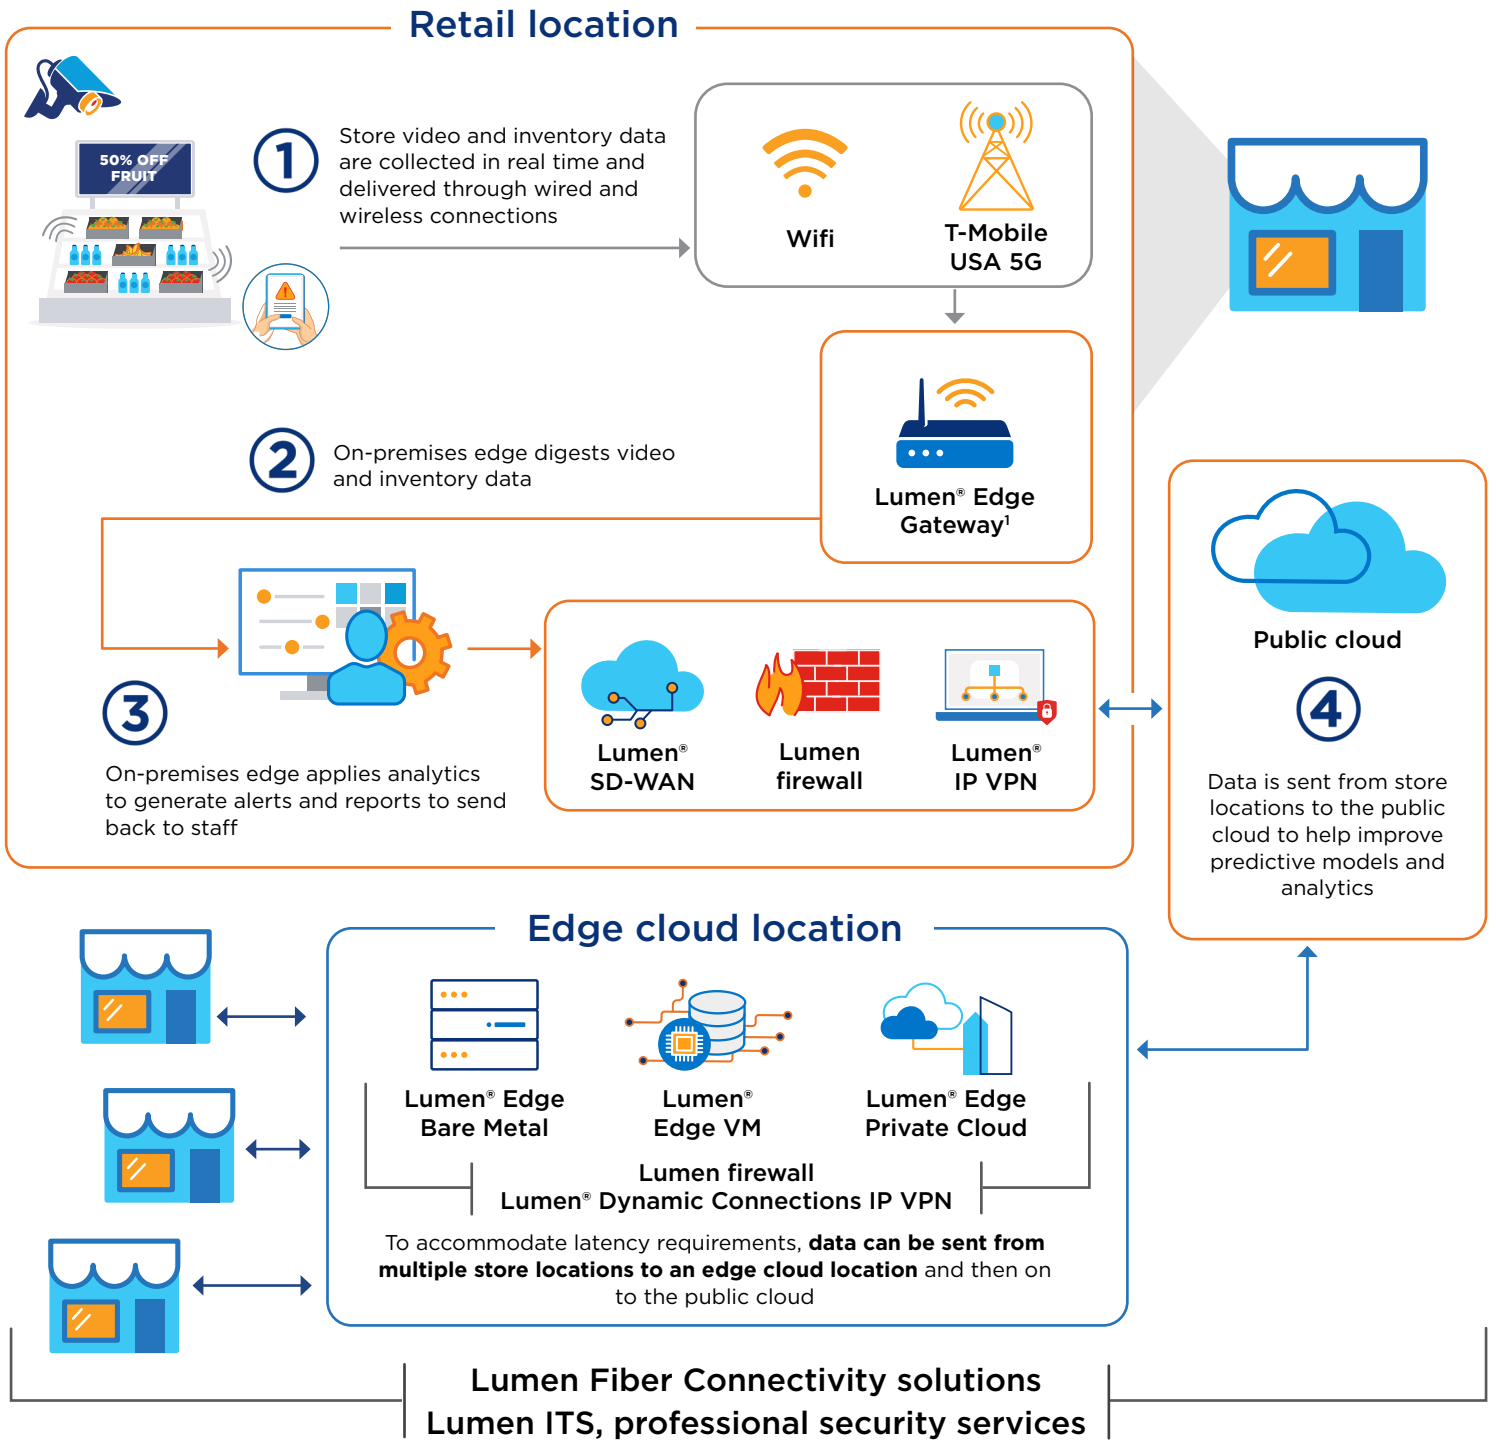

# Edge-enabled inventory management and fraud prevention

EXPLORE EDGE SOLUTIONS

[www.lumen.com/edge](http://www.lumen.com/edge)

<sup>1</sup>For high compute use-cases, use Lumen Edge Gateway with Lumen Private Cloud.

# Lumen Edge Solutions

### Lumen® Edge Orchestrator

Organize and monitor your infrastructure, workloads and services across multi-edge environments.

[www.lumen.com/en-us/edge-computing/orchestrator.html](http://www.lumen.com/en-us/edge-computing/orchestrator.html)

### Lumen® Edge Gateway

Take advantage of an on-premises edge computing solution for WAN, security and IT workloads.

[www.lumen.com/en-us/edge-computing/edge-gateway.html](http://www.lumen.com/en-us/edge-computing/edge-gateway.html)