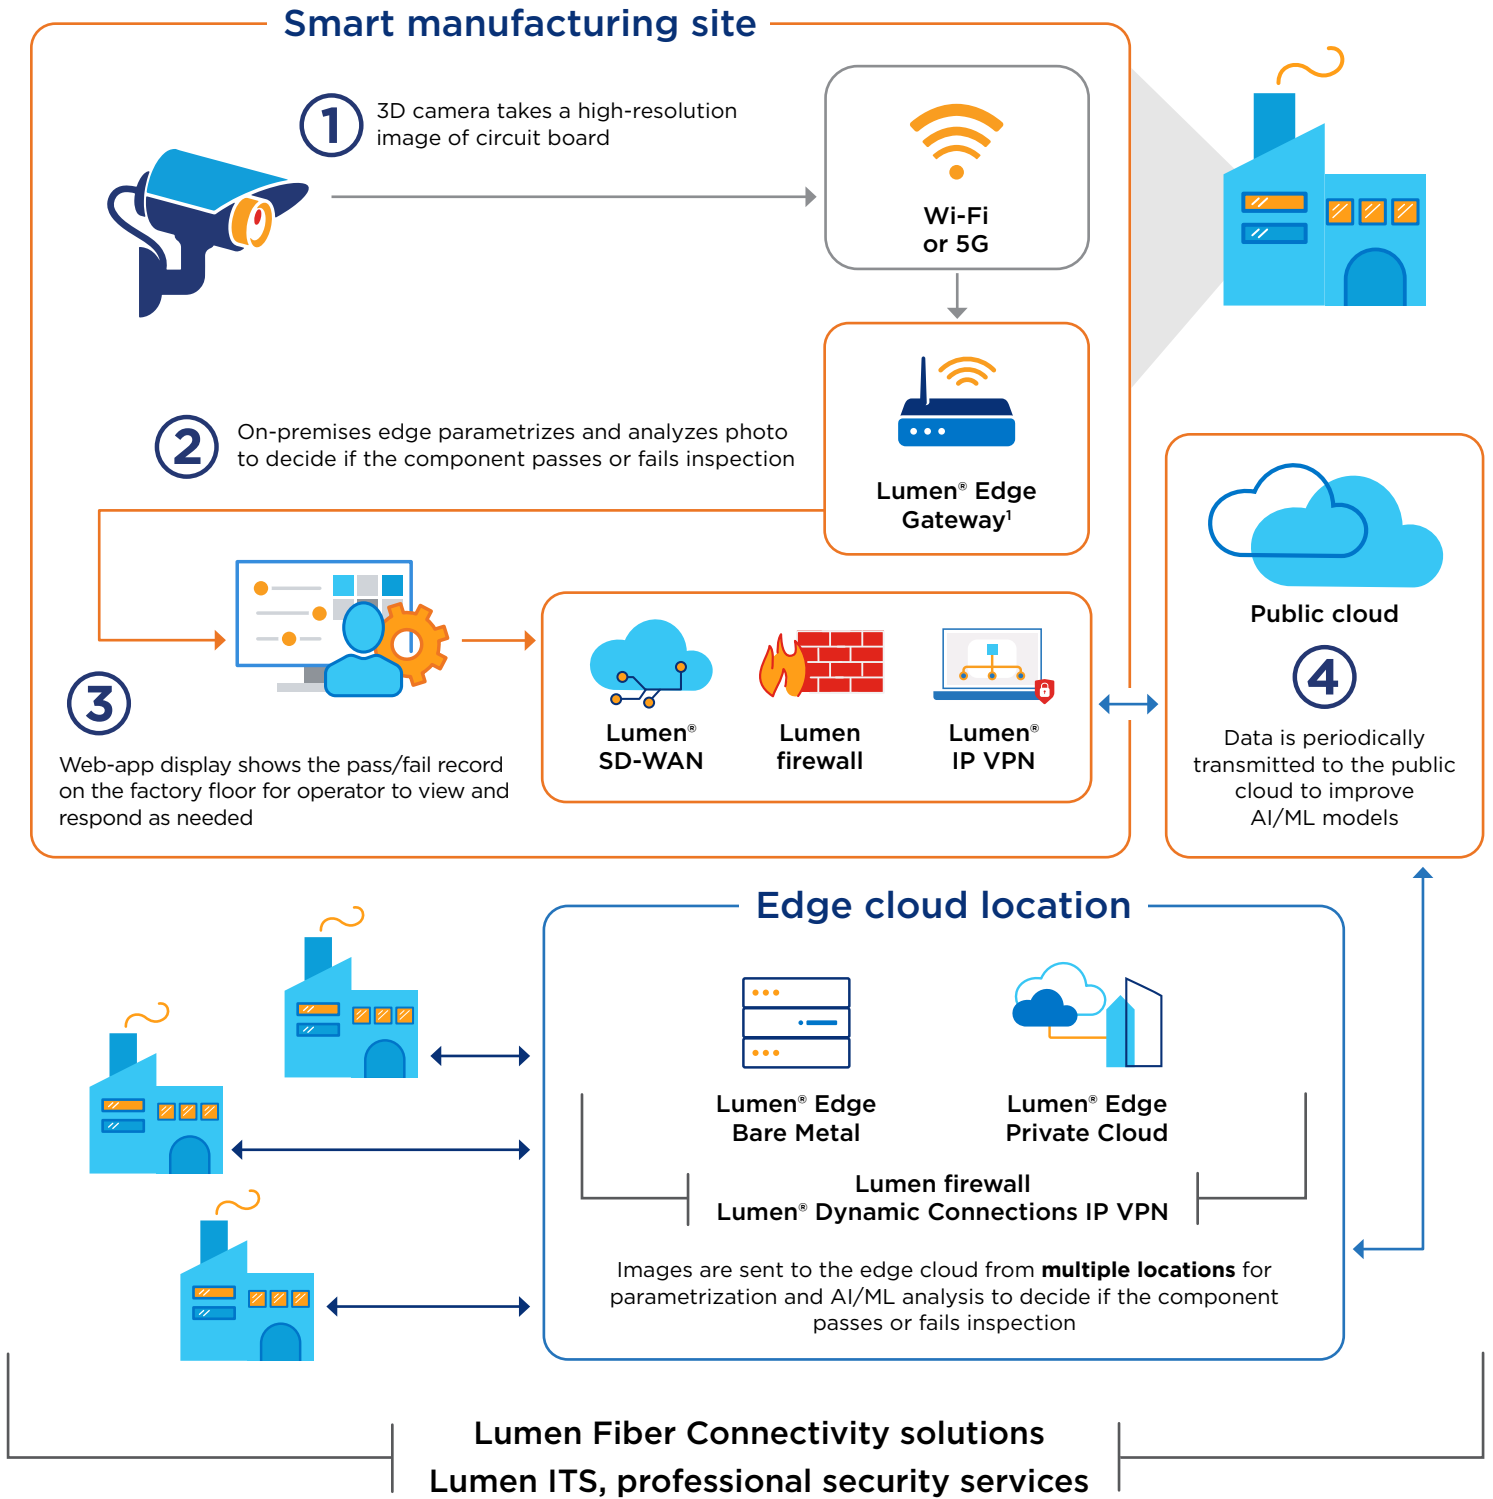

Edge-enabled optical inspections

EXPLORE EDGE SOLUTIONS

www.lumen.com/edge

LUMEN®
TECHNOLOGIES

¹For high compute use cases, use Lumen Edge Gateway with Lumen Edge Private Cloud

Lumen Edge Solutions

Services

Lumen IT Services

Accelerate your innovations with next-generation IT solutions and trusted expertise.
www.lumen.com/en-us/managed-it-services/strategy-systems-and-technology.html

Lumen® Professional Security Services

Minimize threat management overload and shrink attack surfaces while maximizing defense alertness.
www.lumen.com/en-us/security/professional-security-services.html

PaaS

Lumen® Edge Orchestrator

Organize and monitor your infrastructure, workloads and services across multi-edge environments.
www.lumen.com/en-us/edge-computing/orchestrator.html

IaaS

Lumen® Edge Gateway

Take advantage of an on-premises edge computing solution for WAN, security and IT workloads.
www.lumen.com/en-us/edge-computing/edge-gateway.html

Lumen® Edge Bare Metal

Optimize app performance with dedicated bare metal servers on edge nodes designed to deliver $\leq 5\text{ms}$ of latency.
www.lumen.com/en-us/edge-computing/bare-metal.html