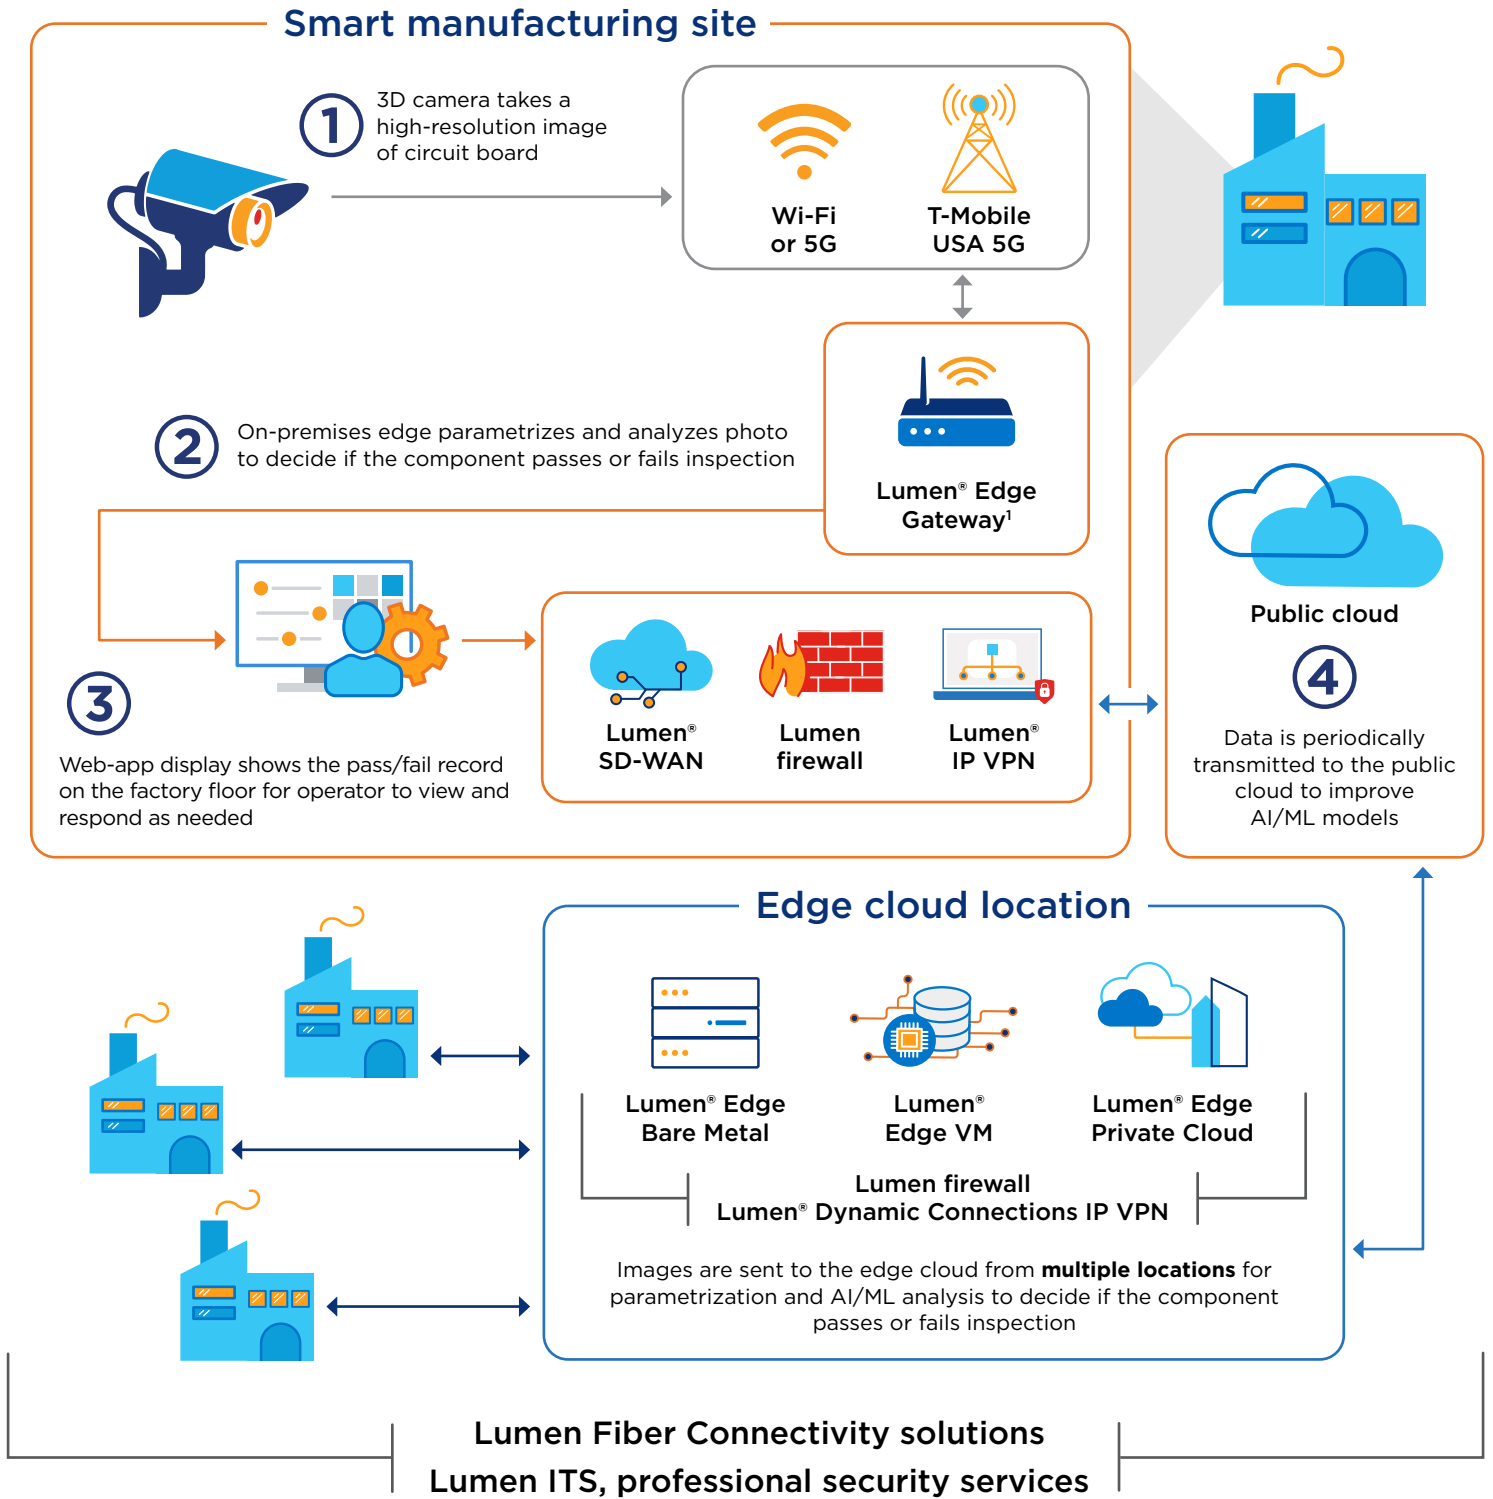

Edge-enabled optical inspections

EXPLORE EDGE SOLUTIONS

www.lumen.com/edge

¹For high compute use cases, use Lumen Edge Gateway with Lumen Edge Private Cloud

Lumen Edge Solutions

Services

Lumen IT Services

Accelerate your innovations with next-generation IT solutions and trusted expertise.
www.lumen.com/en-us/managed-it-services/strategy-systems-and-technology.html

Lumen® Professional Security Services

Reduce threat management overload and shrink attack surfaces while increasing defense alertness.
www.lumen.com/en-us/security/professional-security-services.html

PaaS

Lumen® Edge Orchestrator

Organize and monitor your infrastructure, workloads and services across multi-edge environments.
www.lumen.com/en-us/edge-computing/orchestrator.html

IaaS

Lumen® Edge Gateway

Take advantage of an on-premises edge computing solution for WAN, security and IT workloads.
www.lumen.com/en-us/edge-computing/edge-gateway.html