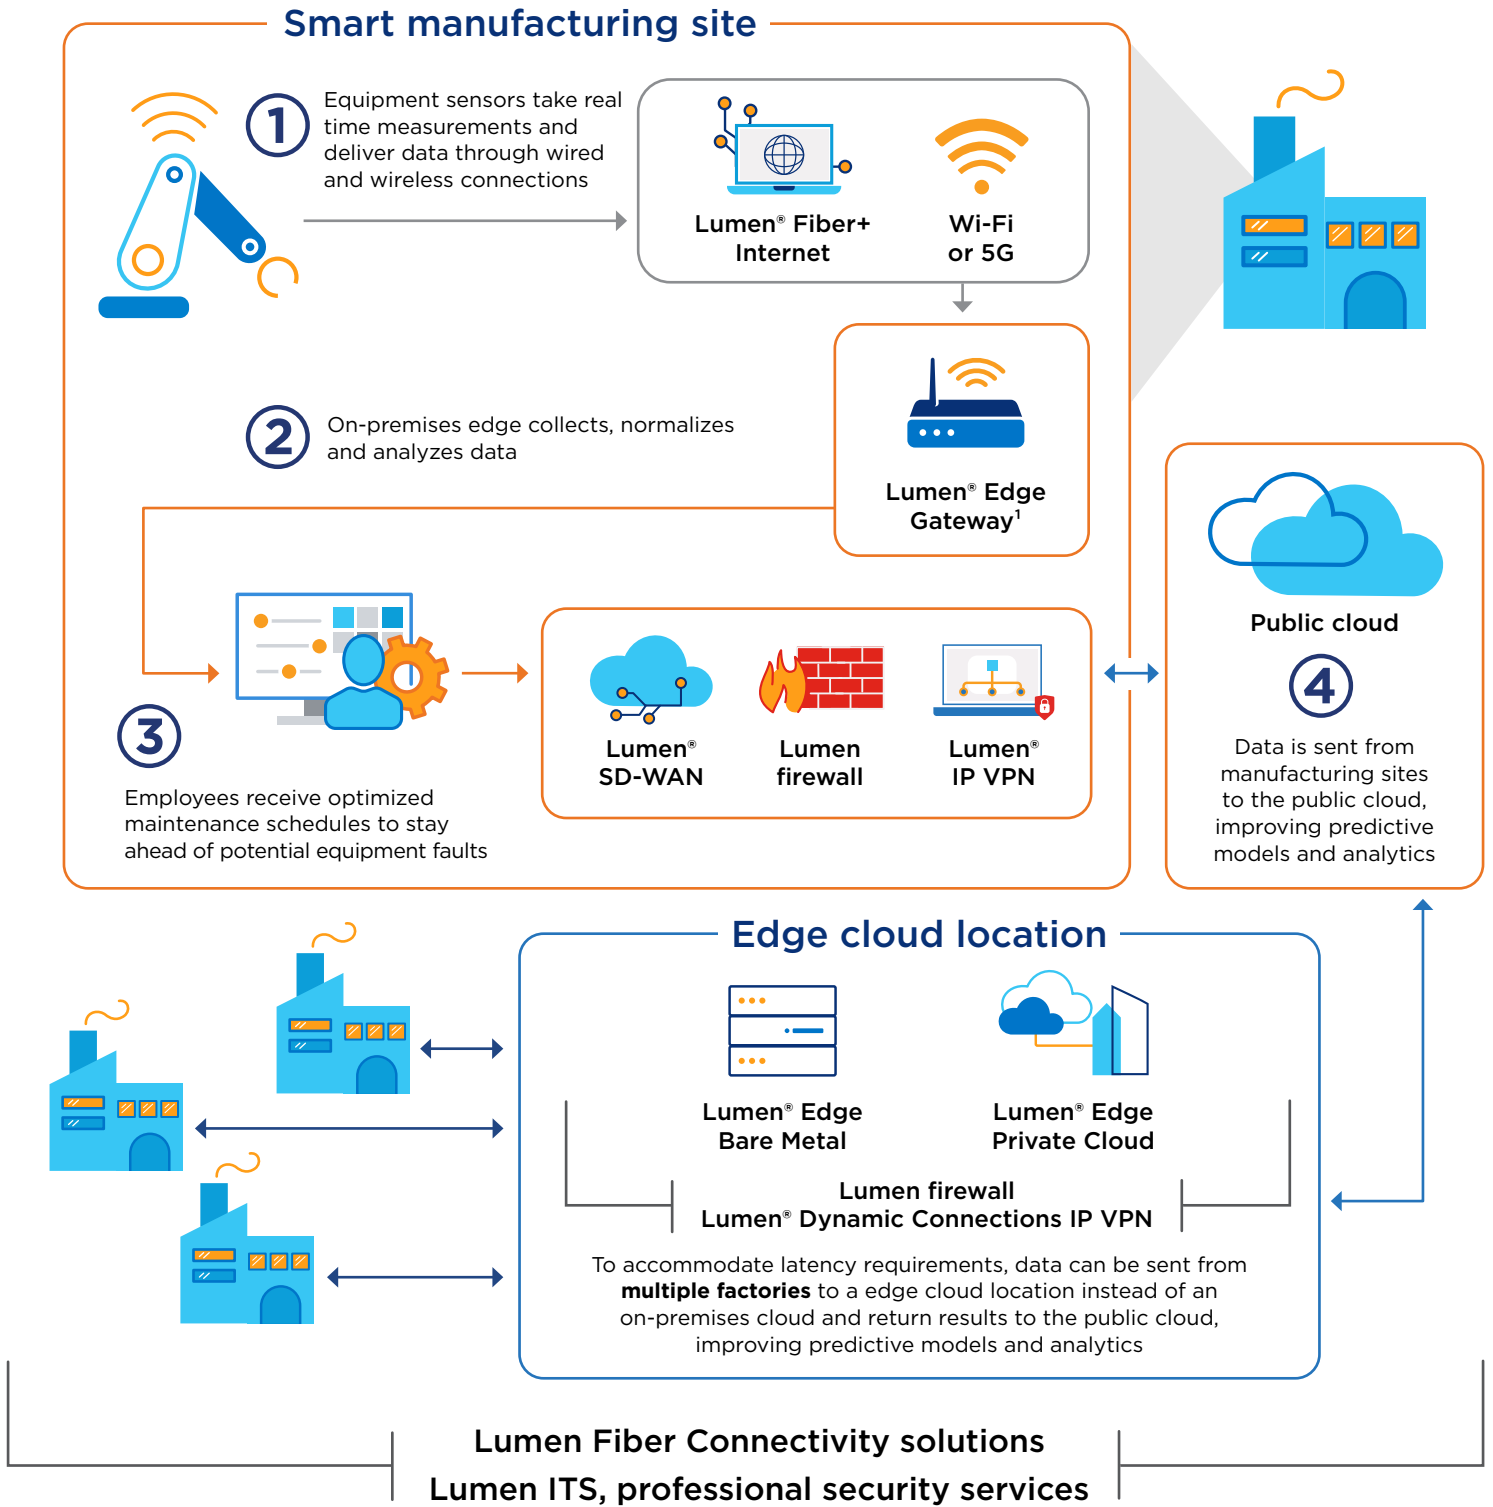

Edge-enabled predictive maintenance

EXPLORE EDGE SOLUTIONS

www.lumen.com/edge

¹For high compute use cases, use Lumen Edge Gateway with Lumen Edge Private Cloud

Lumen Edge Solutions

Services

Lumen IT Services

PaaS

Lumen® Edge Orchestrator

Organize and monitor your infrastructure, workloads and services across multi-edge environments.
www.lumen.com/en-us/edge-computing/orchestrator.html

IaaS

Lumen® Edge Gateway

Take advantage of an on-premises edge computing solution for WAN, security and IT workloads.
www.lumen.com/en-us/edge-computing/edge-gateway.html

Lumen® Edge Bare Metal

Optimize app performance with dedicated bare metal servers on edge nodes designed to deliver $\leq 5\text{ms}$ of latency.
www.lumen.com/en-us/edge-computing/bare-metal.html

Lumen® Edge Private Cloud

Harness fully managed pre-built infrastructure for high-performance computing on our global fiber network.
www.lumen.com/en-us/hybrid-it-cloud/private-cloud.html

Edge end points