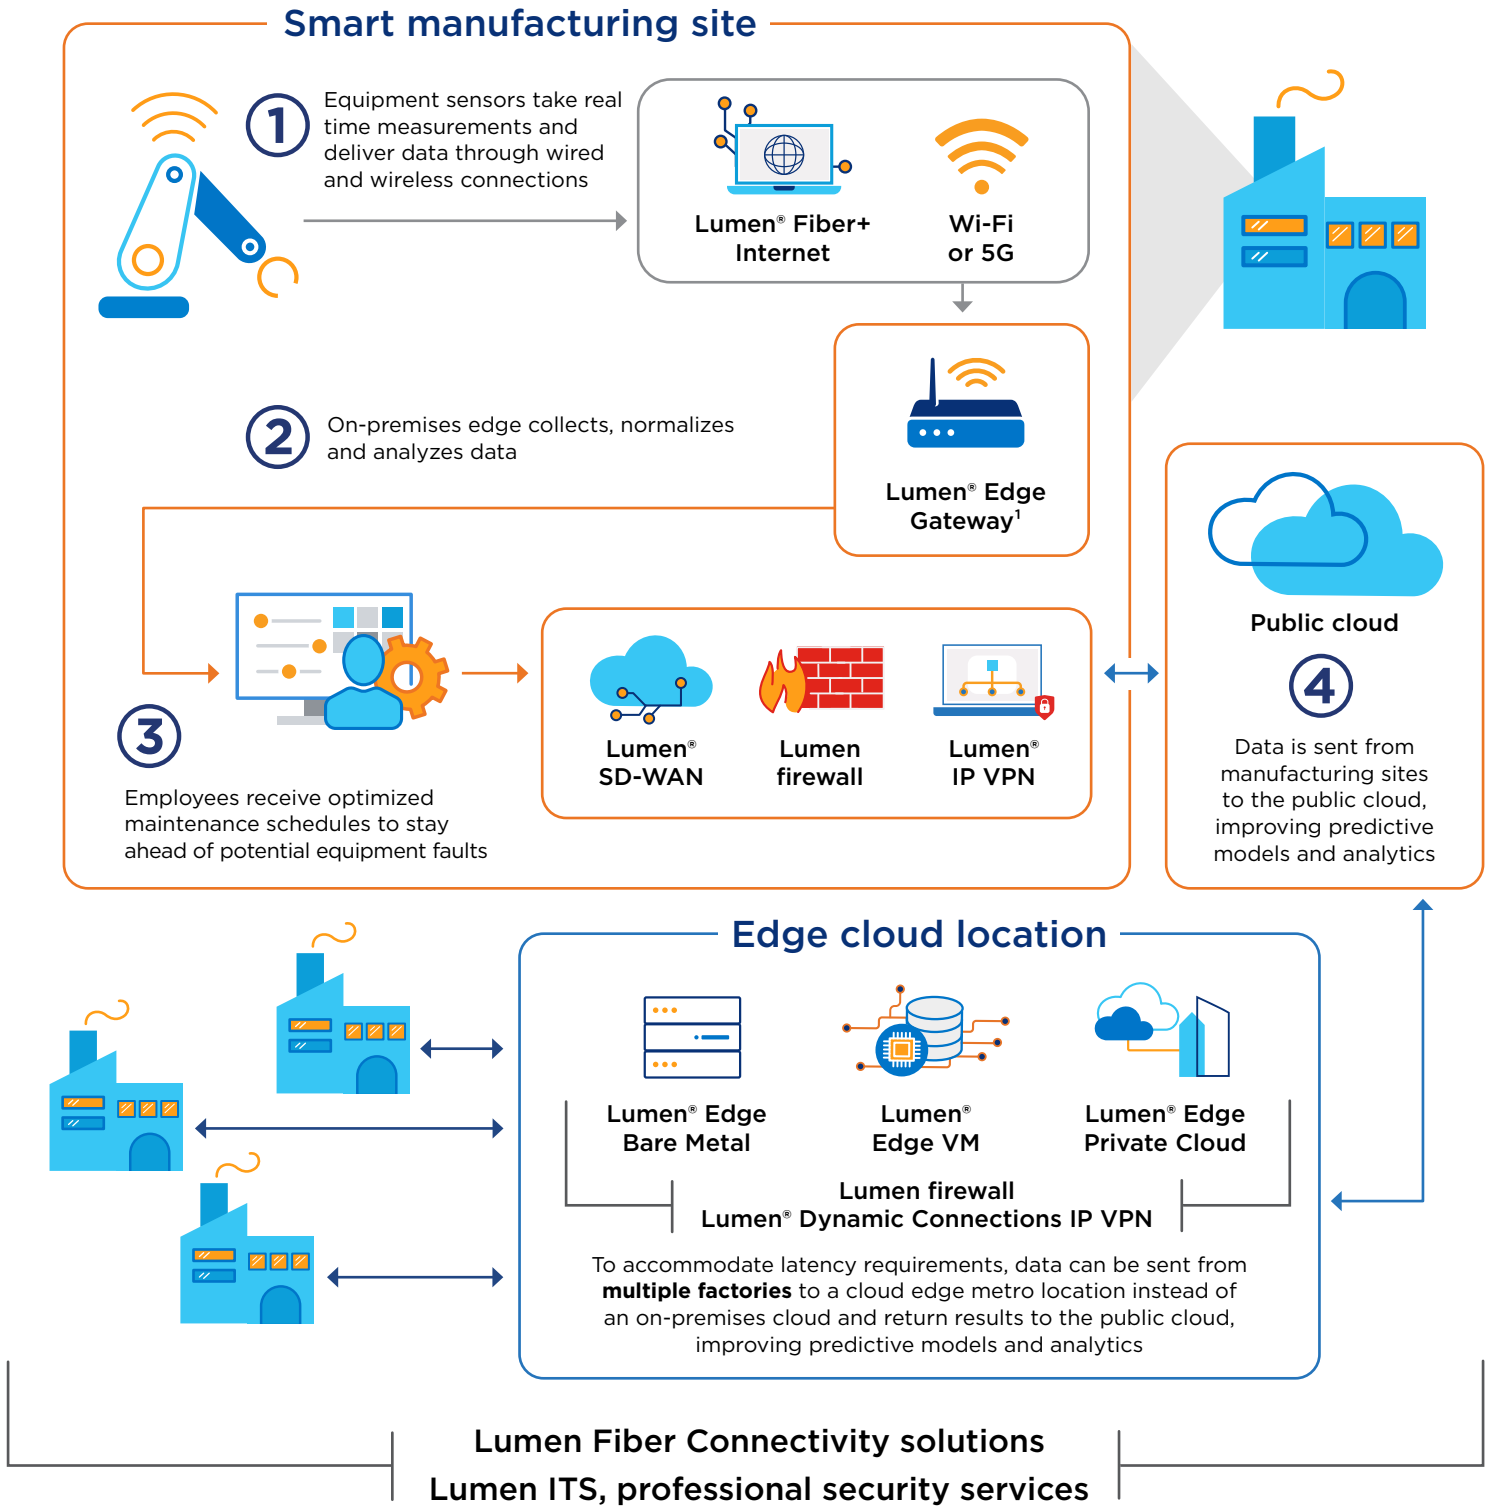

# Edge-enabled predictive maintenance

EXPLORE EDGE SOLUTIONS

[www.lumen.com/edge](http://www.lumen.com/edge)

<sup>1</sup>For high compute use cases, use Lumen Edge Gateway with Lumen Edge Private Cloud

# Lumen Edge Solutions

### Lumen® Edge Orchestrator

Organize and monitor your infrastructure, workloads and services across multi-edge environments.

[www.lumen.com/en-us/edge-computing/orchestrator.html](http://www.lumen.com/en-us/edge-computing/orchestrator.html)

### Lumen® Edge Gateway

Take advantage of an on-premises edge computing solution for WAN, security and IT workloads.

[www.lumen.com/en-us/edge-computing/edge-gateway.html](http://www.lumen.com/en-us/edge-computing/edge-gateway.html)