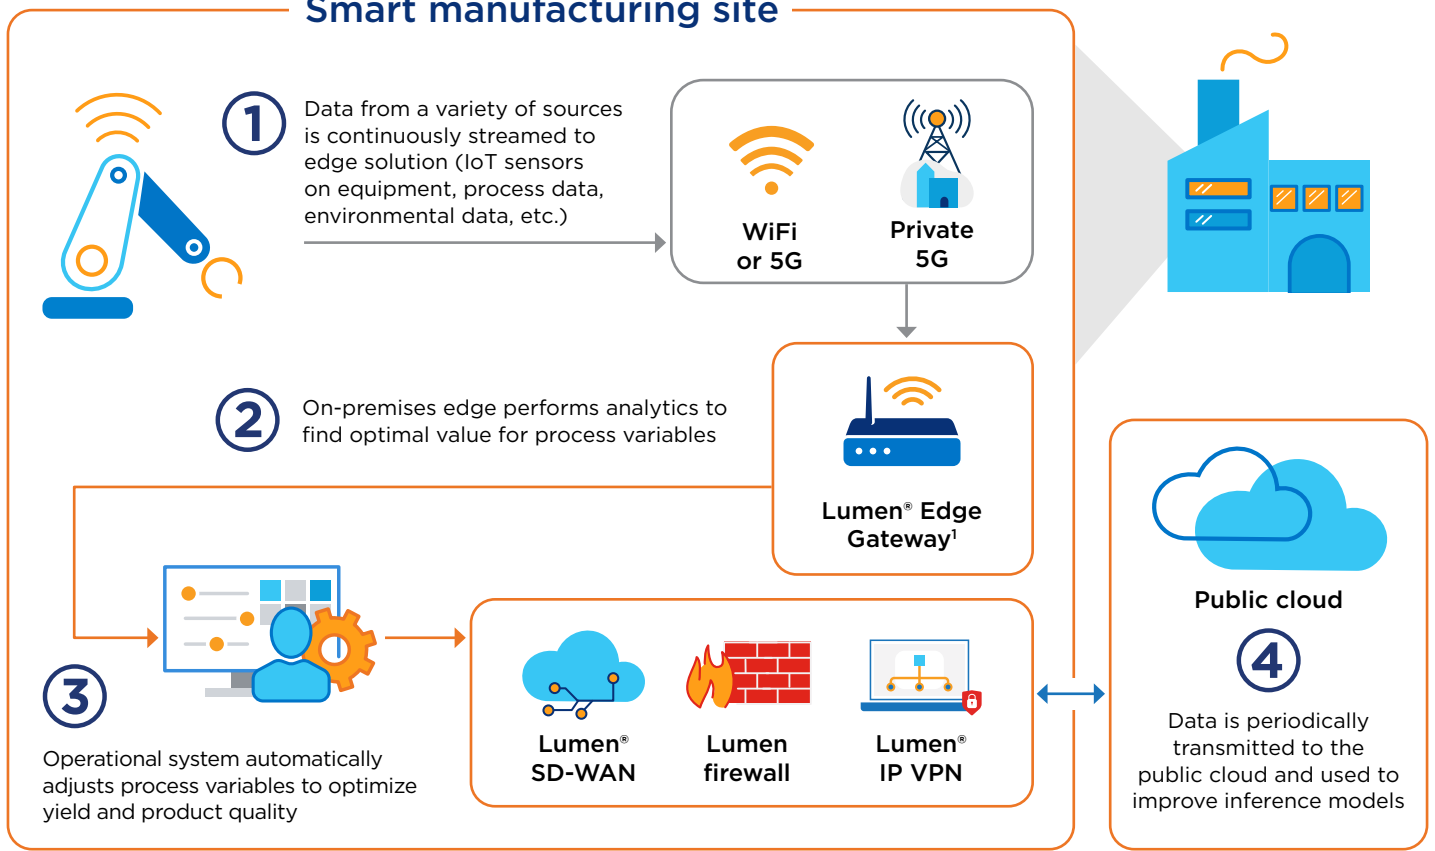

# Edge-enabled **real-time process control**

## Smart manufacturing site

## Edge cloud location

Lumen Fiber Connectivity solutions  
Lumen ITS, professional security services

EXPLORE EDGE SOLUTIONS

[www.lumen.com/edge](http://www.lumen.com/edge)

**LUMEN**<sup>®</sup>  
TECHNOLOGIES

### Lumen® Edge Orchestrator

Organize and monitor your infrastructure, workloads and services across multi-edge environments.

[www.lumen.com/en-us/edge-computing/orchestrator.html](http://www.lumen.com/en-us/edge-computing/orchestrator.html)