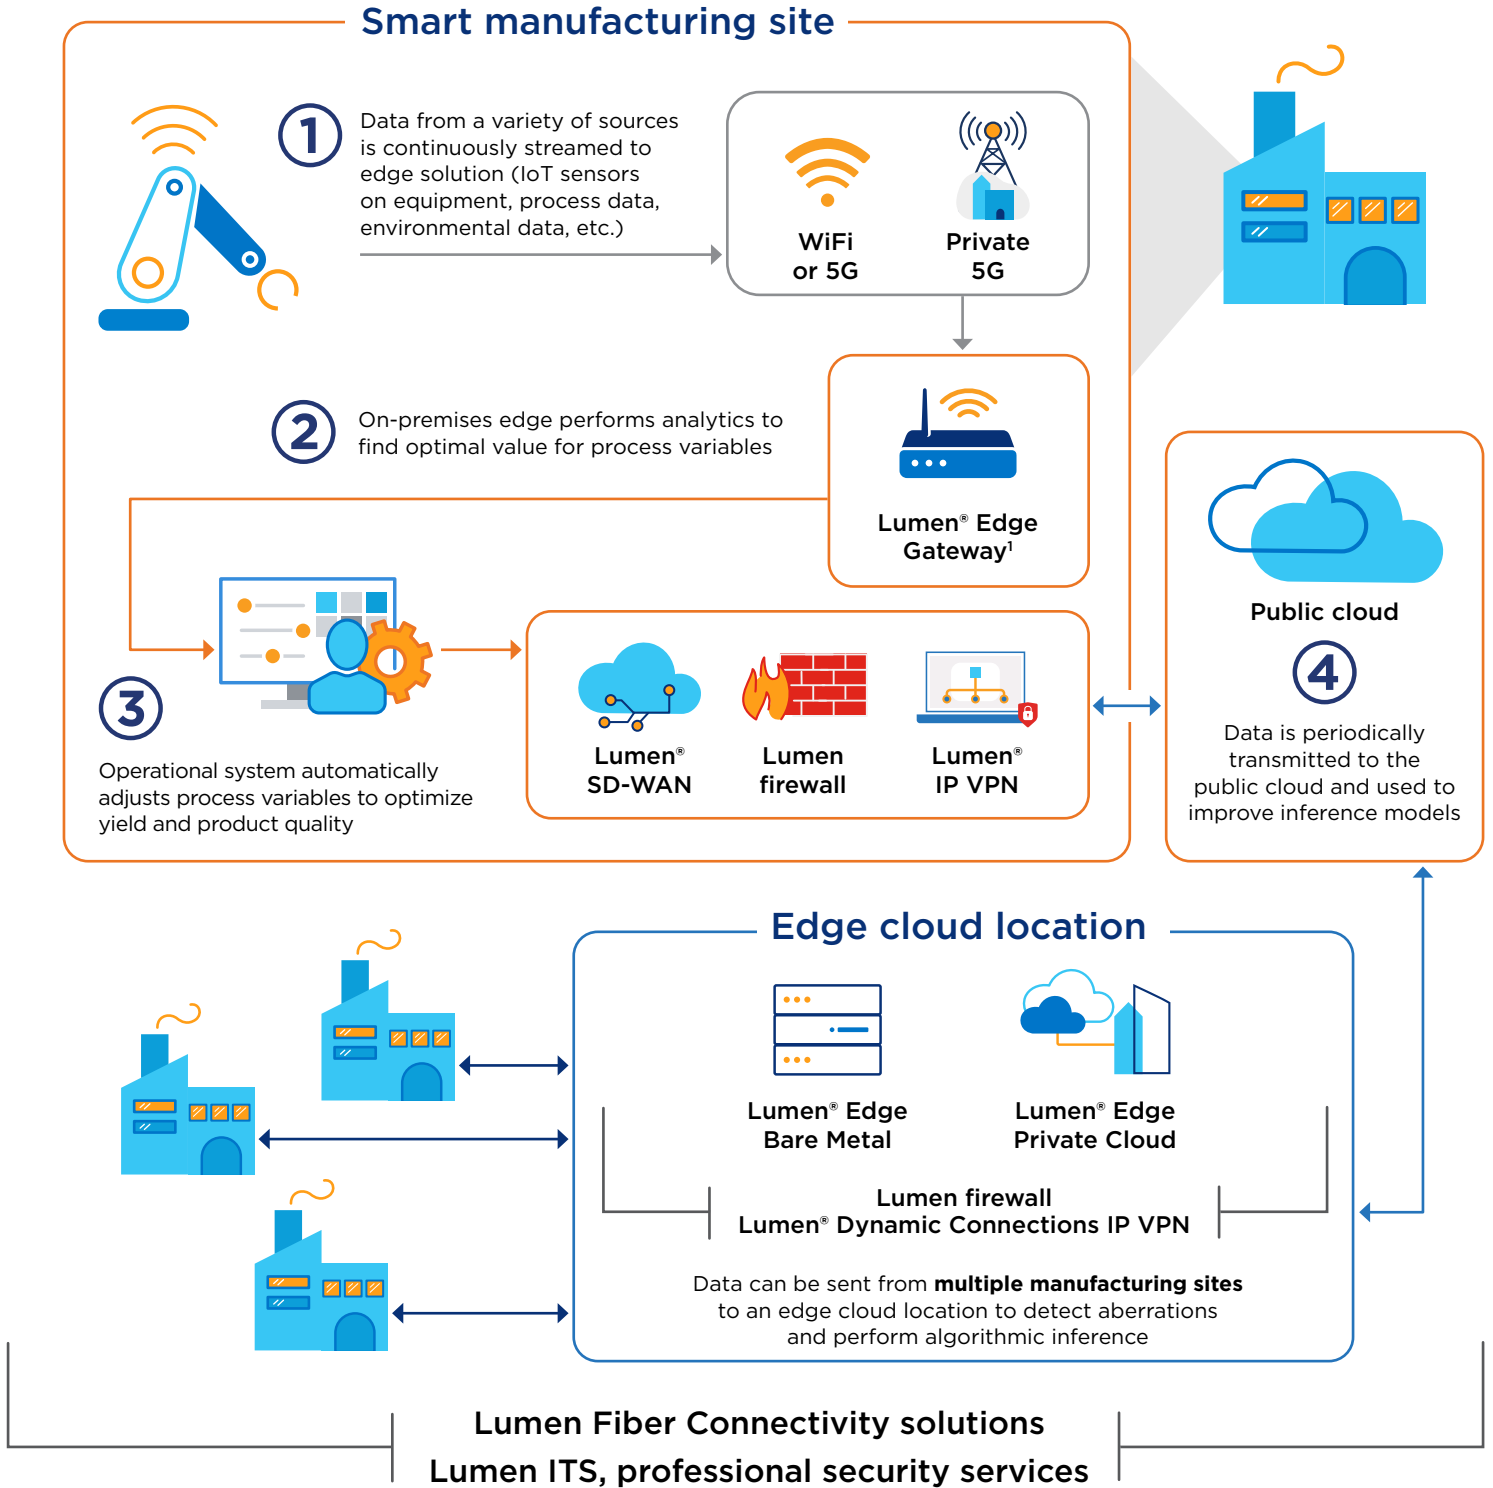

# Edge-enabled **real-time process control**

EXPLORE EDGE SOLUTIONS

[www.lumen.com/edge](http://www.lumen.com/edge)

<sup>1</sup>Pair Lumen Edge Private Cloud with Lumen Edge Gateway for improved compute capabilities

# Lumen Edge Solutions

### Lumen® Edge Orchestrator

Organize and monitor your infrastructure, workloads and services across multi-edge environments.  
[www.lumen.com/en-us/edge-computing/orchestrator.html](http://www.lumen.com/en-us/edge-computing/orchestrator.html)