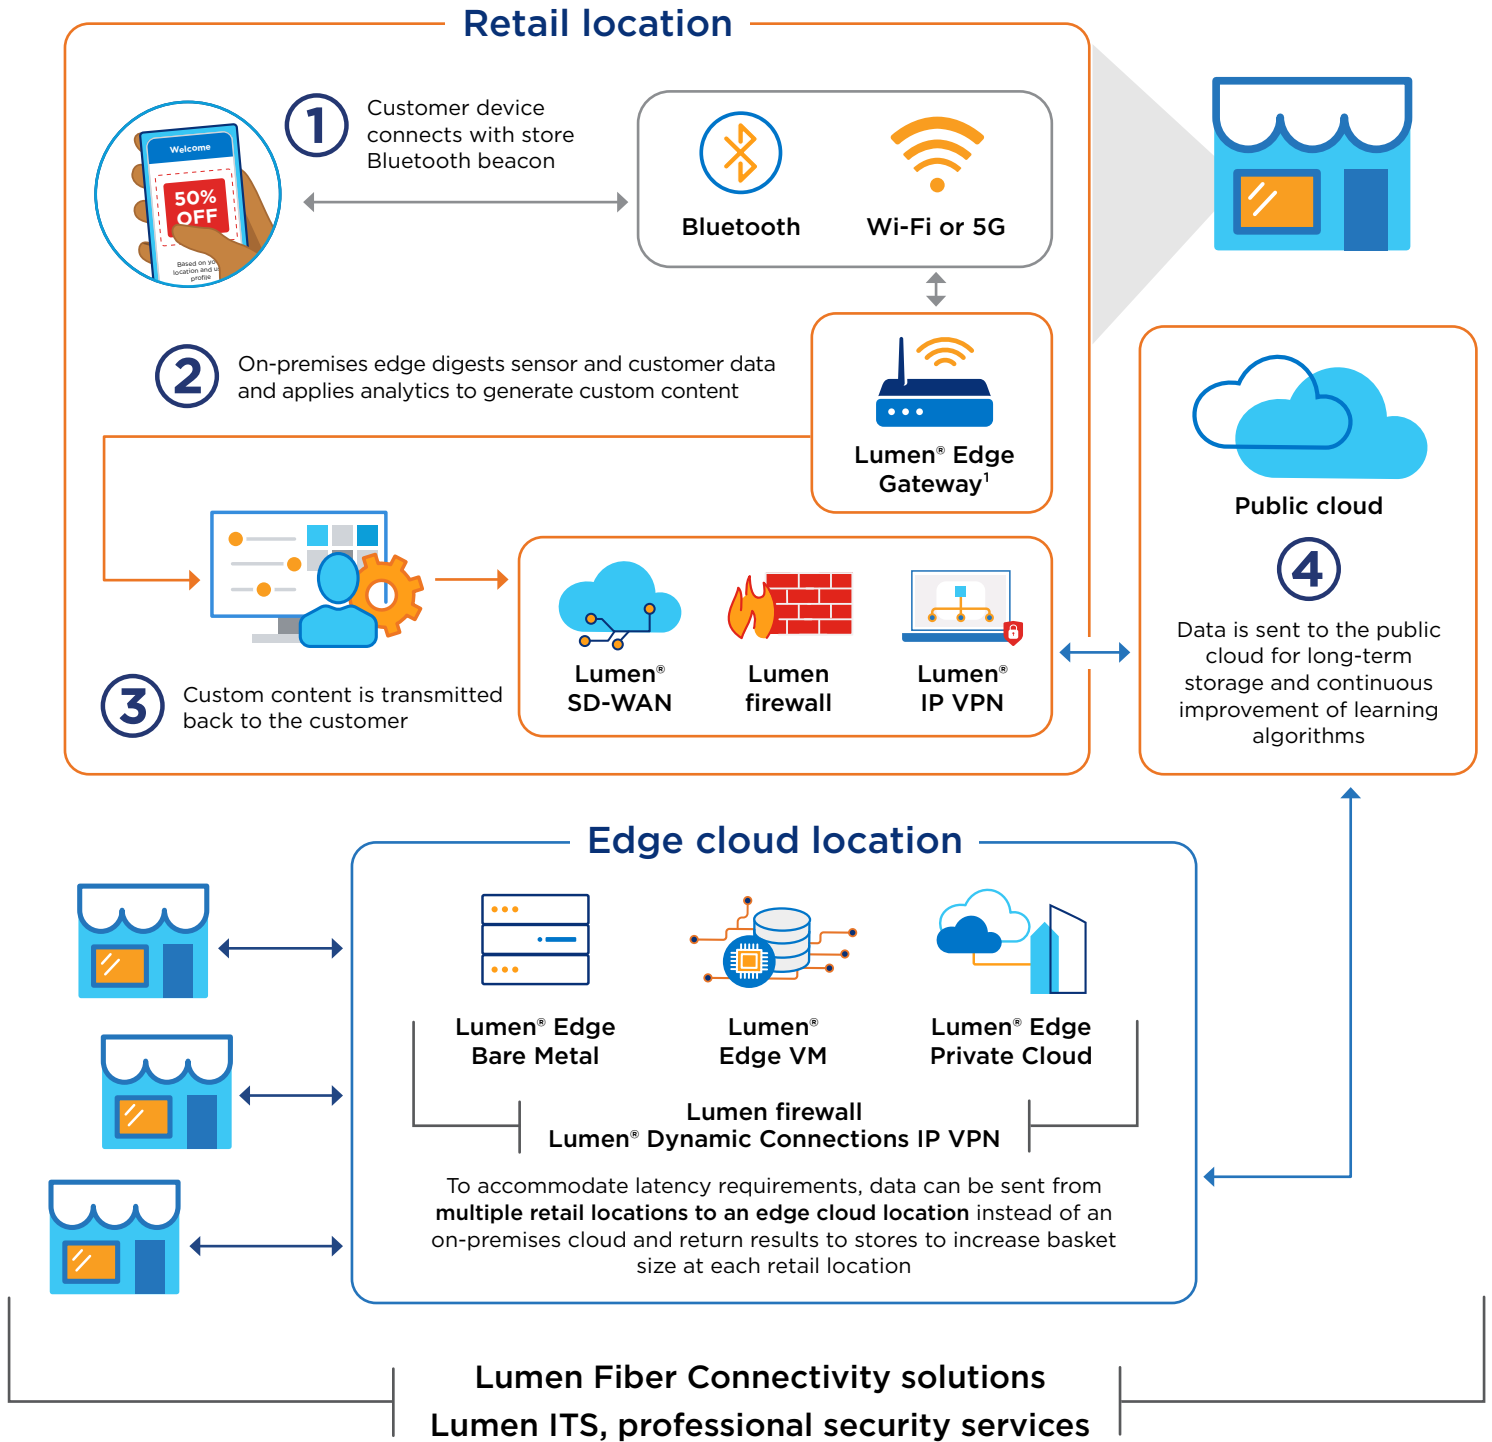

Edge-enabled **real-time promotions**

EXPLORE EDGE SOLUTIONS

www.lumen.com/edge

¹For high compute use cases, use Lumen Edge Gateway with Lumen Edge Private Cloud

Lumen Edge Solutions

Services

Lumen IT Services

Accelerate your innovations with next-generation IT solutions and trusted expertise.

www.lumen.com/en-us/managed-it-services/strategy-systems-and-technology.html

Lumen® Professional Security Services

Reduce threat management overload and shrink attack surfaces while increasing defense alertness.

www.lumen.com/en-us/security/professional-security-services.html

PaaS

Lumen® Edge Orchestrator

Organize and monitor your infrastructure, workloads and services across multi-edge environments.

www.lumen.com/en-us/edge-computing/orchestrator.html

IaaS

Lumen® Edge Gateway

Take advantage of an on-premises edge computing solution for WAN, security and IT workloads.

www.lumen.com/en-us/edge-computing/edge-gateway.html

Lumen® Edge Bare Metal

Optimize app performance with dedicated bare metal servers on edge nodes designed to deliver ≤ 5 ms of latency.