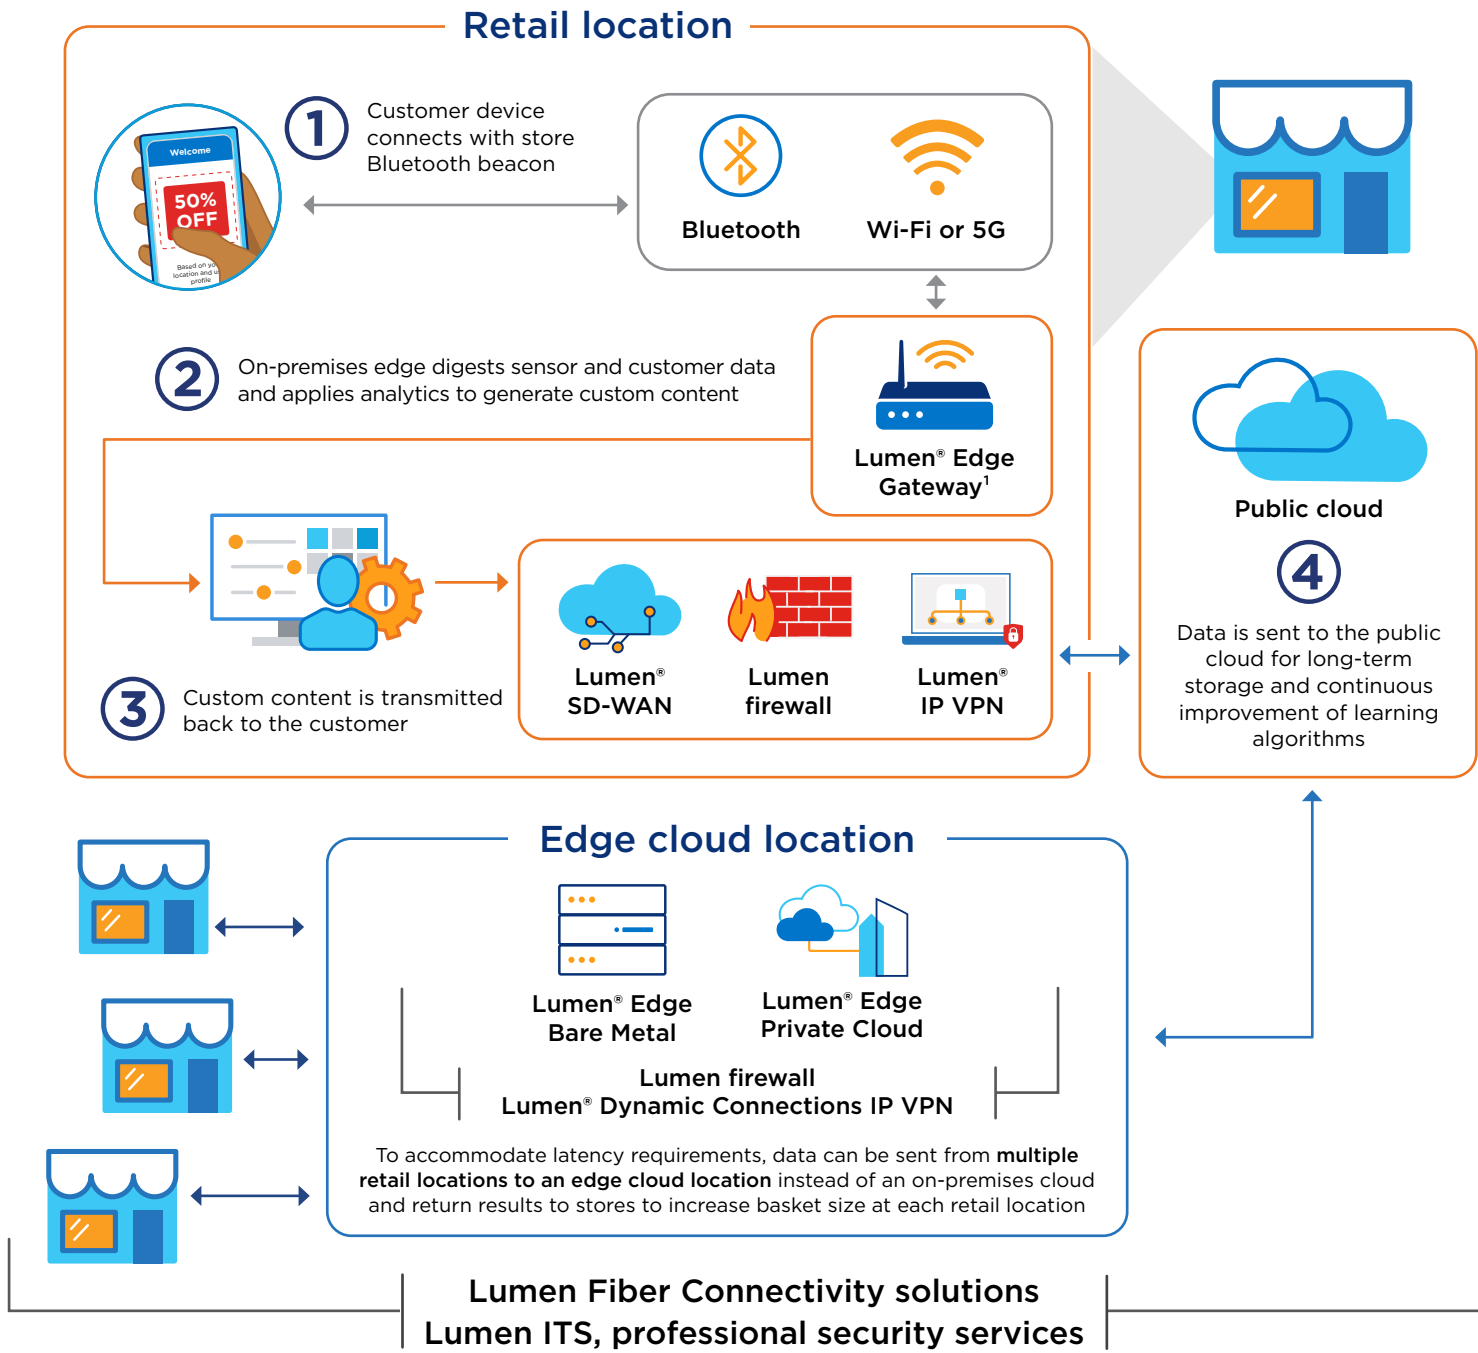

Edge-enabled **real-time promotions**

[EXPLORE EDGE SOLUTIONS](#)

www.lumen.com/edge

¹For high compute use-cases, use Lumen Edge Gateway with Lumen Private Cloud. Services not available everywhere. Business customers only. Lumen may change, cancel or substitute products and services, or vary them by service area at its sole discretion without notice. ©2023 Lumen Technologies. All Rights Reserved.

Lumen® Edge Orchestrator

Organize and monitor your infrastructure, workloads and services across multi-edge environments.

www.lumen.com/en-us/edge-computing/orchestrator.html

IaaS

Lumen® Edge Gateway

Take advantage of an on-premises edge computing solution for WAN, security and IT workloads.