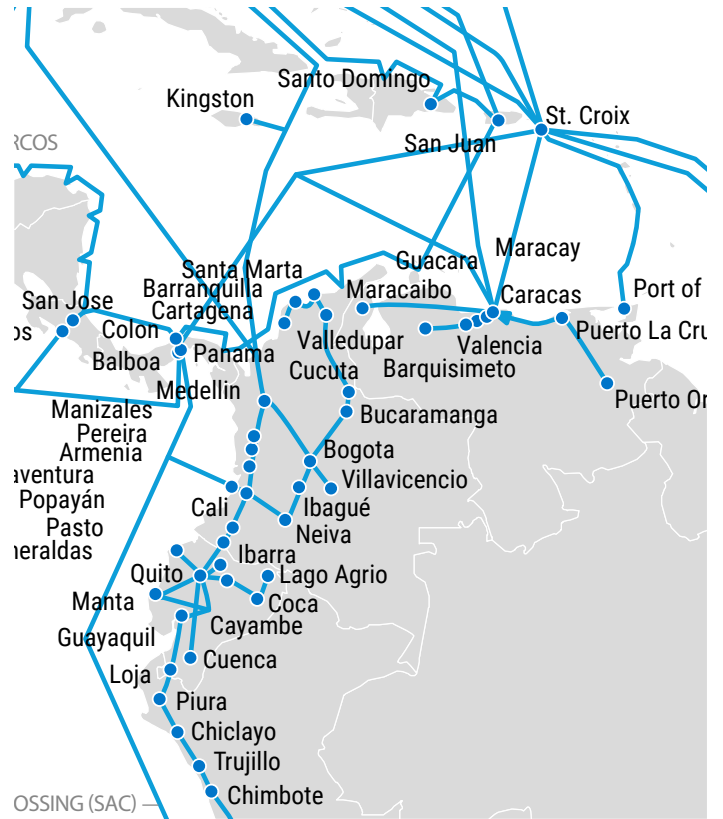

Benefits

Performance

Implement high availability solutions for the most important business applications through our low latency, globally connected network, anywhere, anytime.

Lower costs

Help reduce total cost of ownership by utilizing our infrastructure, 24/7 assistance, highly trained and experienced professionals, and comprehensive network services with access to multiple carriers.

Simplified access

Easily connect to almost anywhere in the world: offices, other suppliers or first-class cloud services.

877-453-8353 | lumen.com