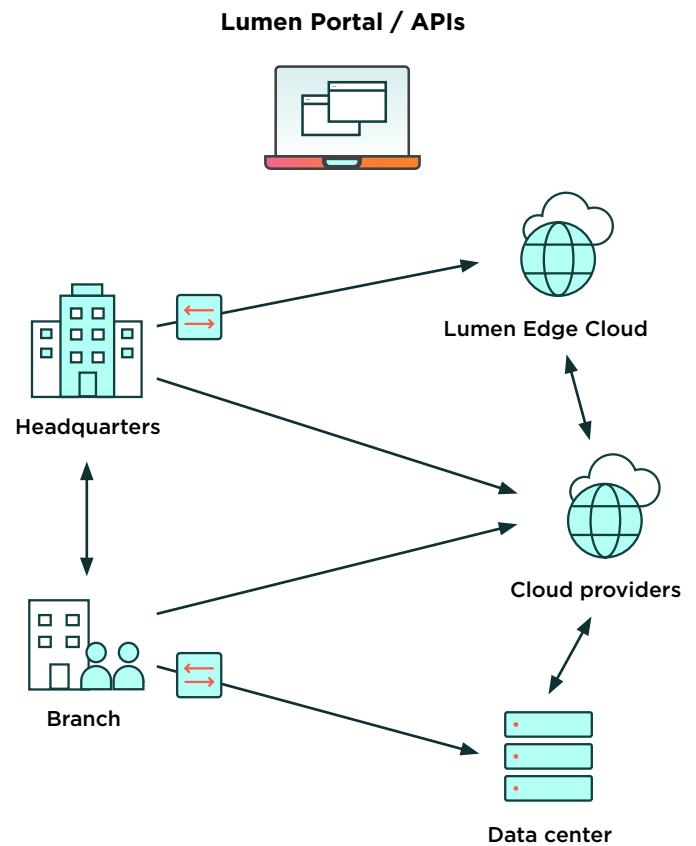

Lumen[®] Ethernet On-Demand

Secure, real-time connectivity to your data center and cloud environments without sacrificing performance.

Lumen Ethernet On-Demand has extensive network visibility, coupled with a range of security services, that provides multiple layers of protection. Providing the ability to efficiently shift critical workloads across various locations, clouds, and third-party data centers in real time; empowering you to enhance, and execute your hybrid cloud strategy on-demand, removing the wait time of traditional network installations.

Secure Connectivity

- By utilizing the Lumen private network, your connection is inherently secure, minimizing your exposure to external threats.

Features

- Securely link additional locations, data centers or cloud environments using our private Ethernet connections.
- Your port is your passport - Ethernet allows customers to connect Lumen Multiple-Port sites as well as Lumen Port to Lumen Port.
- Accelerate order delivery from days or weeks to near real time
- Pay-as-you-go billing model
- Connectivity to AWS, Google, Azure and Oracle and over 2,200 third-party data centers
- Access the service via secure portal
- Bandwidth speeds up to 30G

Lumen® Ethernet On-Demand

Why Lumen?

Lumen delivers a highly secure and connected network platform with the convenience of only paying for what you need. Manage secure, reliable, high-performance, scalable, private ports on demand and spend less time managing traffic and more time focusing on your business.