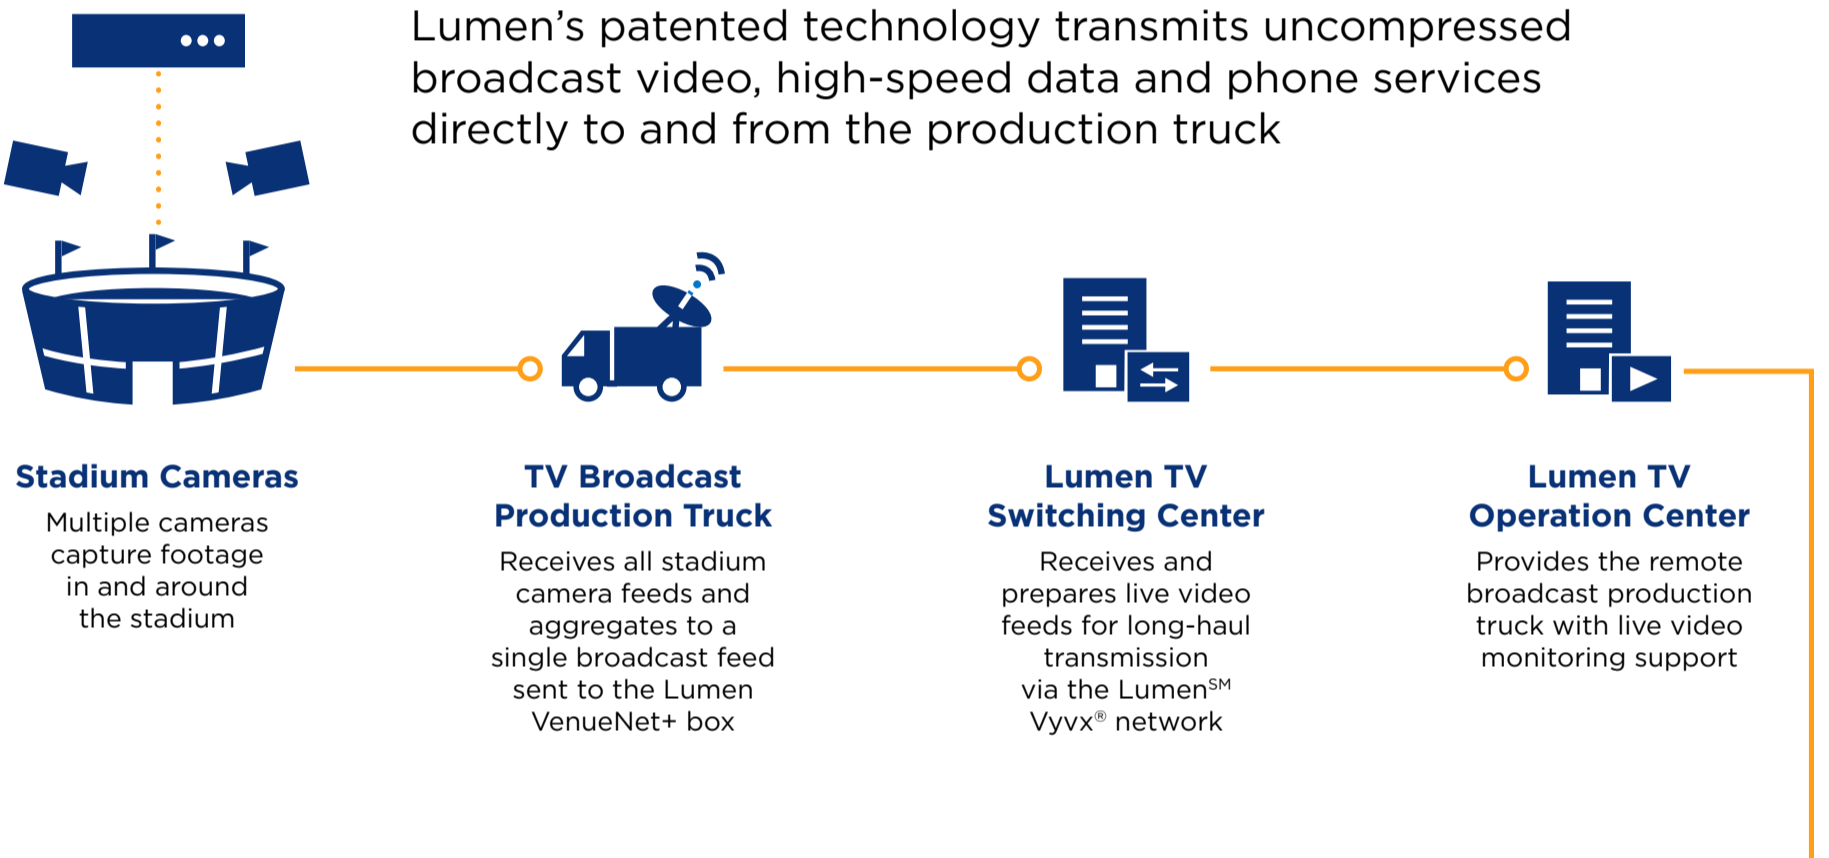

# How Stadium Event Coverage Gets from the Stadium to Your TV or Device

## Lumen<sup>SM</sup> Vyvx<sup>®</sup> Solutions VenueNet+<sup>®</sup>

Lumen's patented technology transmits uncompressed broadcast video, high-speed data and phone services directly to and from the production truck