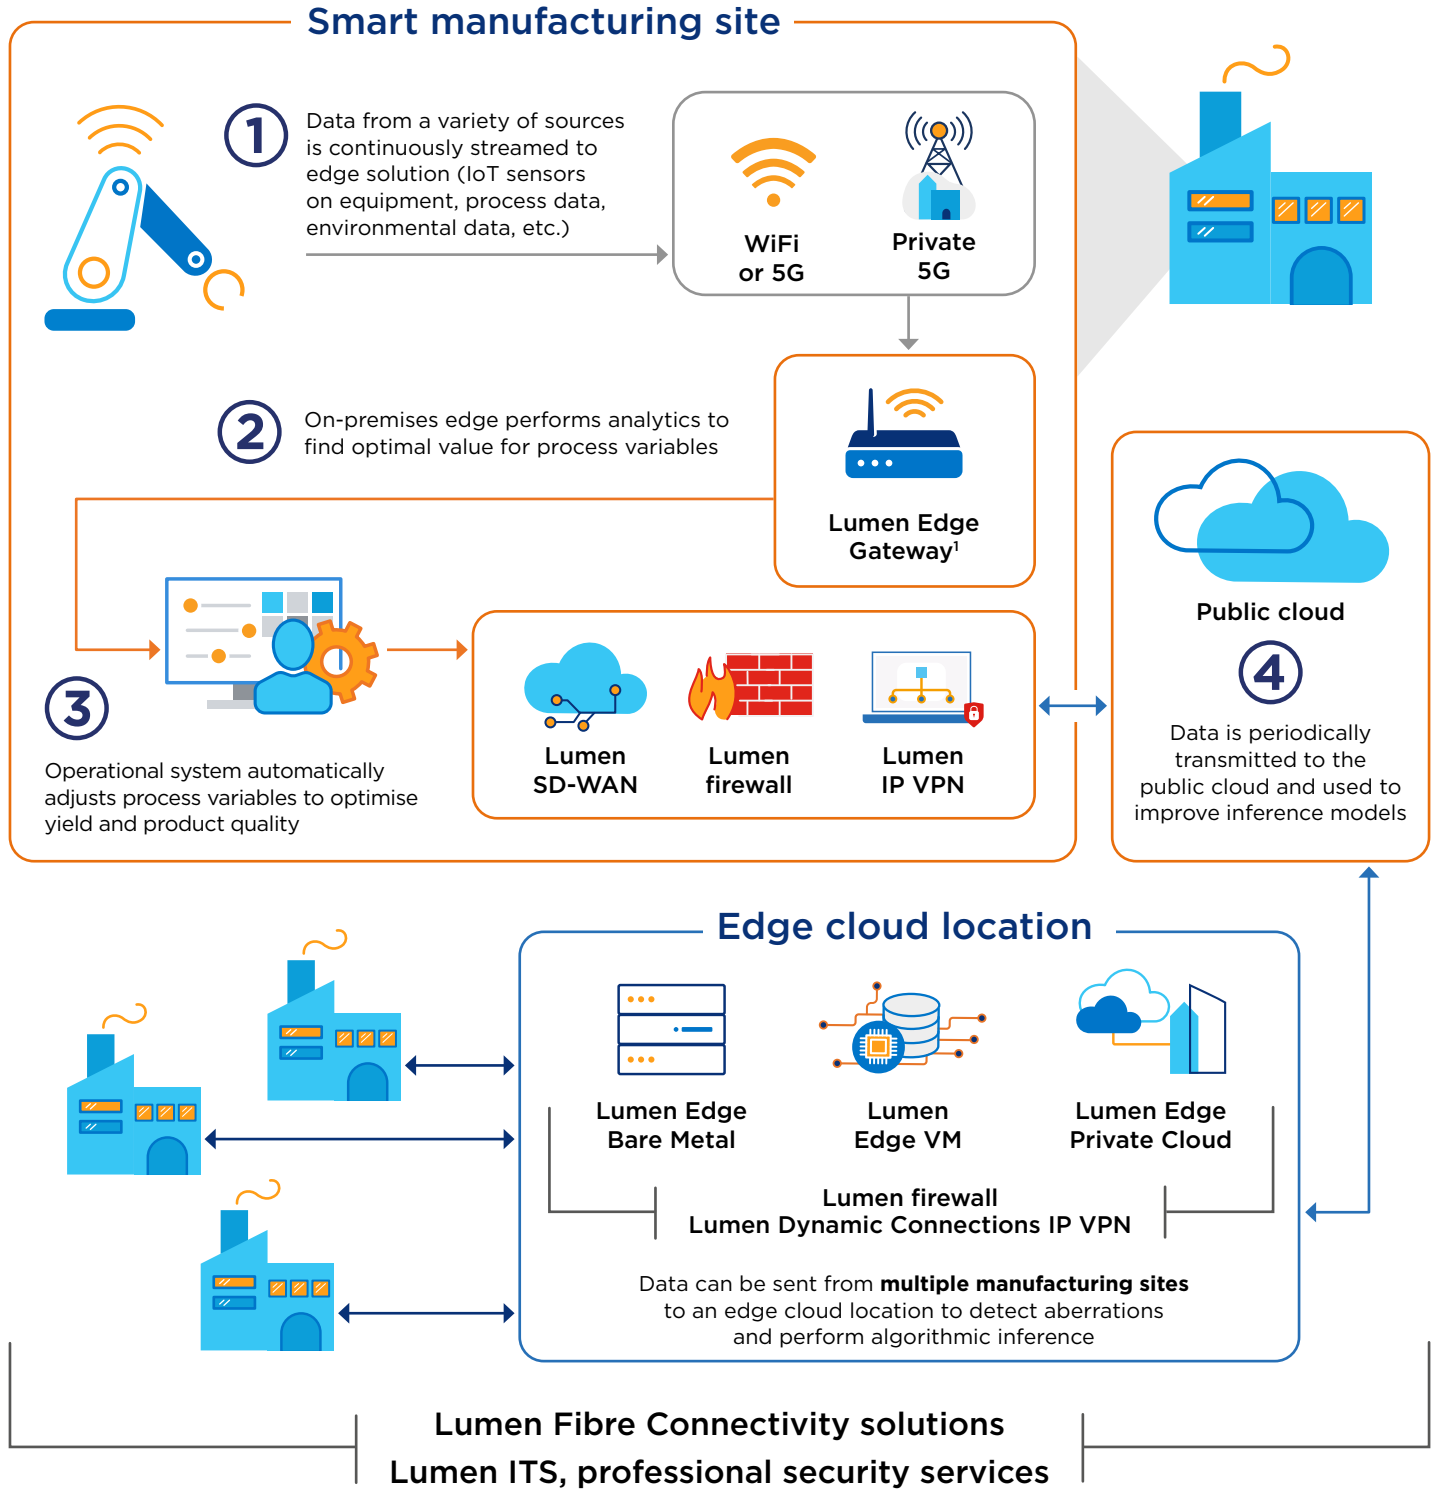

# Edge-enabled **real-time process control**

[EXPLORE EDGE SOLUTIONS](#)

[www.lumen.com/edge](http://www.lumen.com/edge)

<sup>1</sup> Pair Lumen Edge Private Cloud with Lumen Edge Gateway for improved compute capabilities

# Lumen Edge Solutions

### Lumen Edge Orchestrator

Organise and monitor your infrastructure, workloads and services across multi-edge environments.

[www.lumen.com/en-uk/edge-computing/orchestrator.html](http://www.lumen.com/en-uk/edge-computing/orchestrator.html)