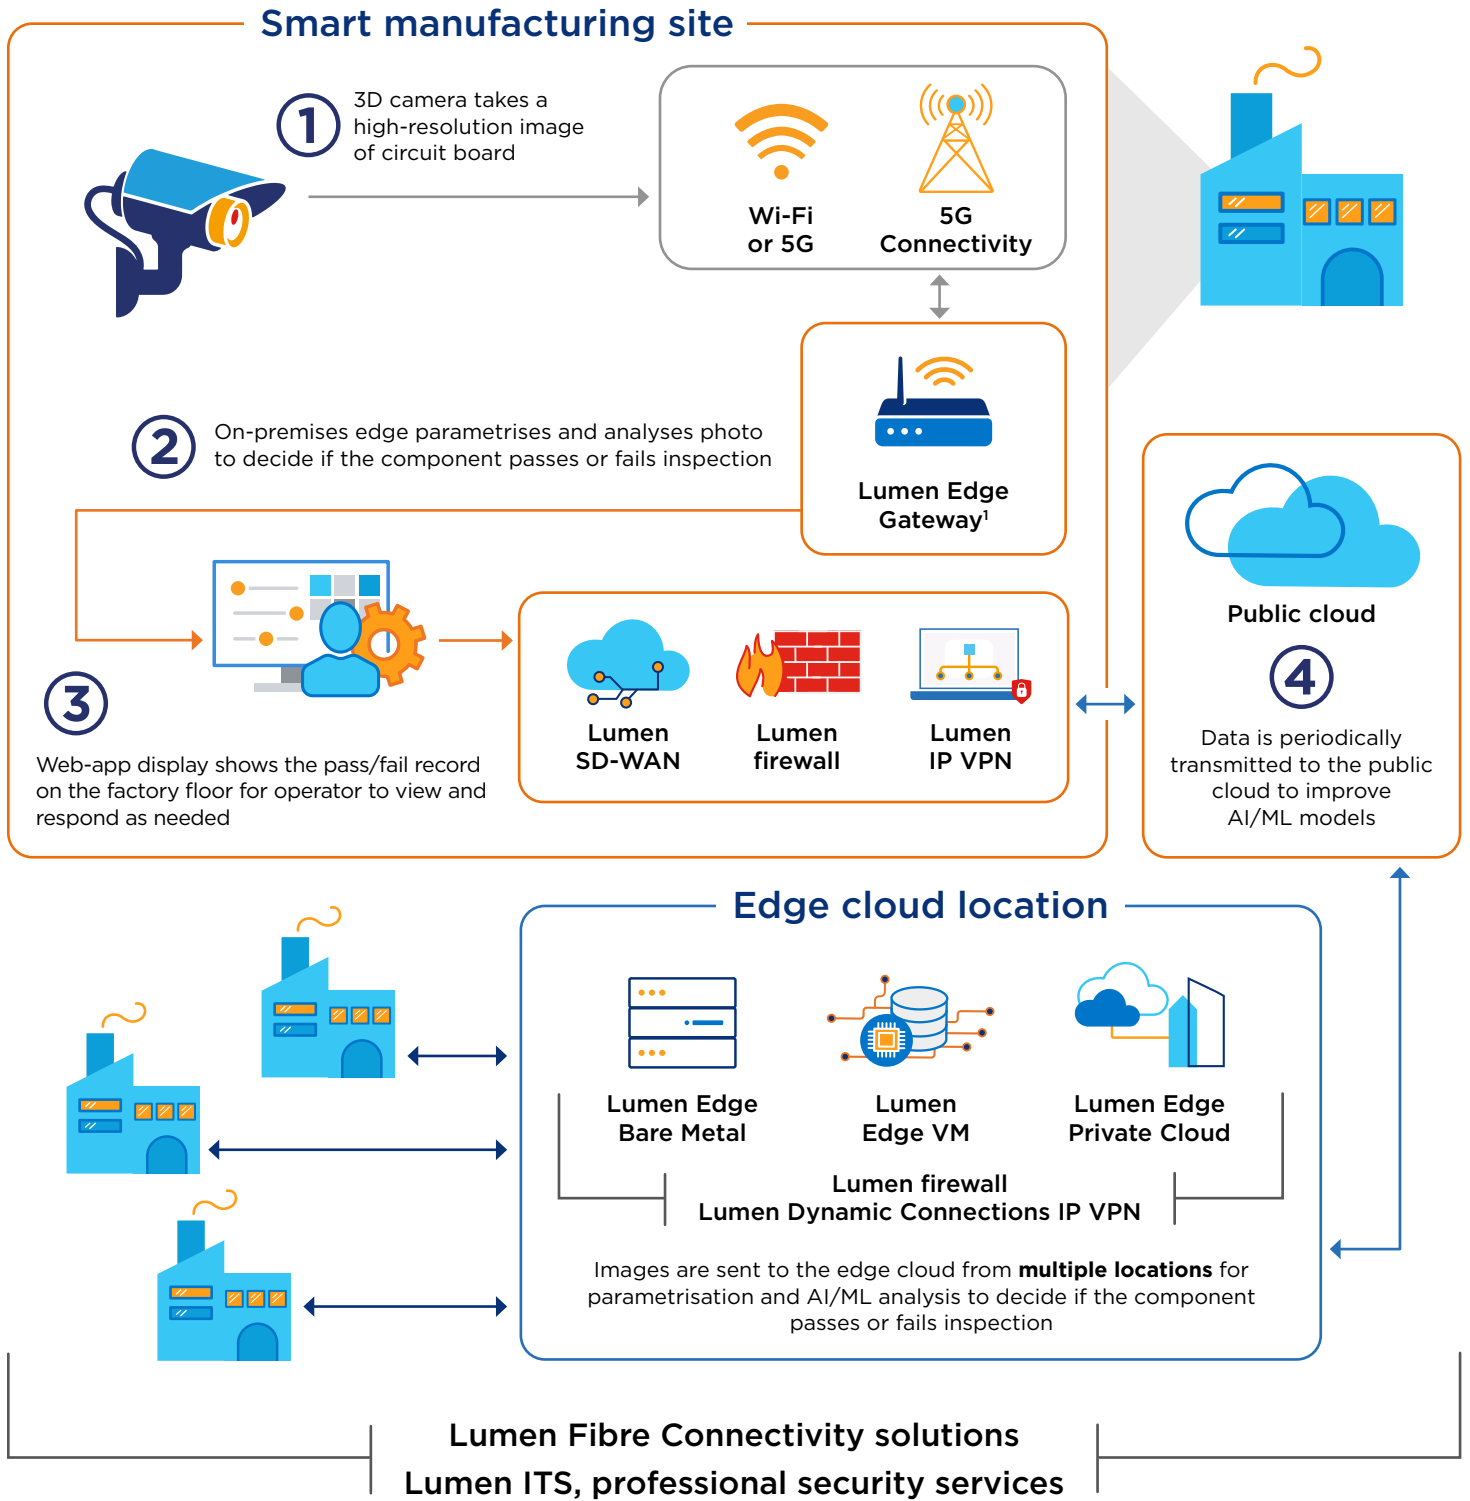

Edge-enabled optical inspections

EXPLORE EDGE SOLUTIONS

www.lumen.com/edge

LUMEN

¹ For high compute use cases, use Lumen Edge Gateway with Lumen Edge Private Cloud

Lumen Edge Solutions

Services

Lumen IT Services

Accelerate your innovations with next-generation IT solutions and trusted expertise.

www.lumen.com/en-uk/managed-it-services/strategy-systems-and-technology.html

Lumen Professional Security Services

Minimise threat management overload and shrink attack surfaces while maximising defense alertness.

www.lumen.com/en-uk/security/professional-security-services.html

PaaS

Lumen Edge Orchestrator

Organise and monitor your infrastructure, workloads and services across multi-edge environments.

www.lumen.com/en-uk/edge-computing/orchestrator.html

IaaS

Lumen Edge Gateway

Take advantage of an on-premises edge computing solution for WAN, security and IT workloads.

www.lumen.com/en-uk/edge-computing/edge-gateway.html

Lumen Edge Bare Metal

Optimise app performance with dedicated bare metal servers on edge nodes designed to deliver ≤ 5 ms of latency.