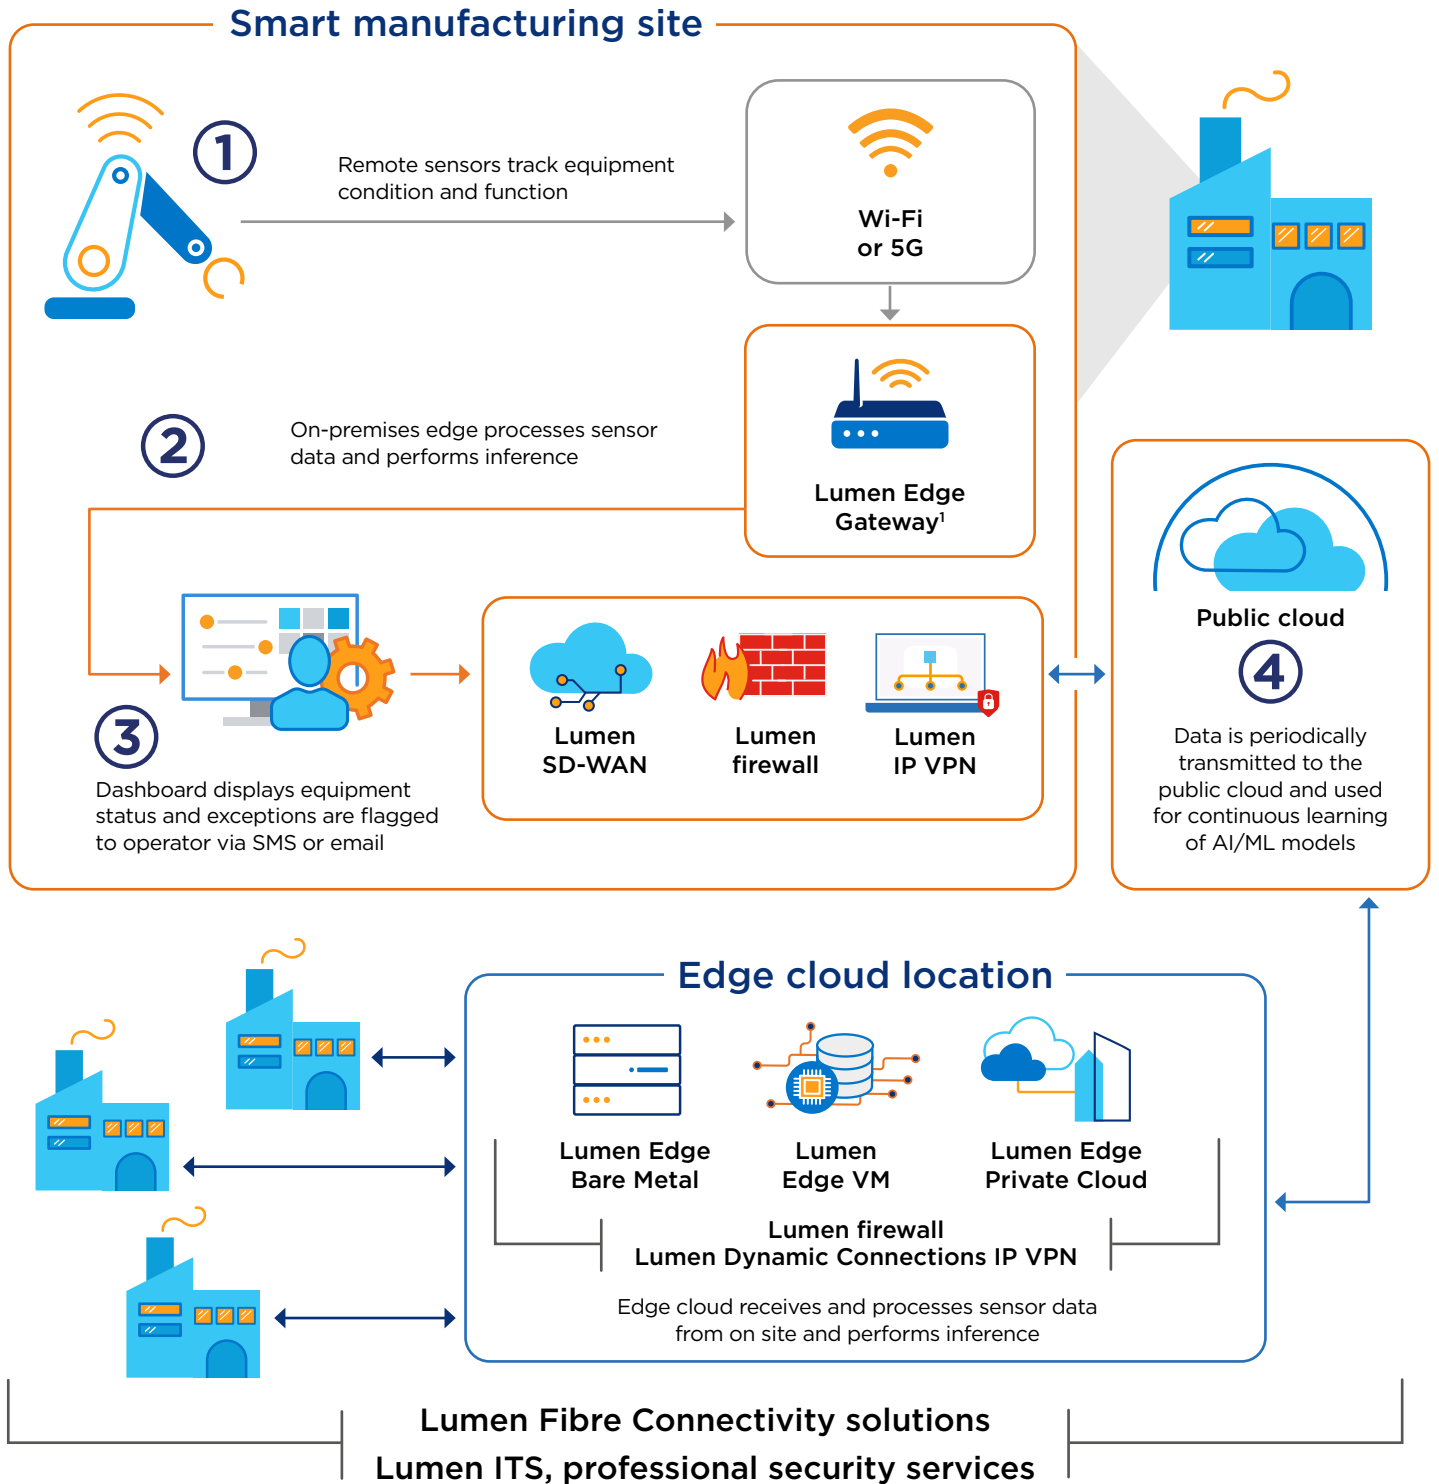

Edge-enabled condition-based monitoring

[EXPLORE EDGE SOLUTIONS](#)

www.lumen.com/edge

¹ Pair Lumen Edge Private Cloud with Lumen Edge Gateway for improved compute capabilities

Lumen Edge Solutions

Services

Minimise threat management overload and shrink attack surfaces while maximising defense alertness.

www.lumen.com/en-uk/security/professional-security-services.html

PaaS

Lumen Edge Orchestrator

Organise and monitor your infrastructure, workloads and services across multi-edge environments.

www.lumen.com/en-uk/edge-computing/orchestrator.html

IaaS

Lumen Edge Gateway

Take advantage of an on-premises edge computing solution for WAN, security and IT workloads.

www.lumen.com/en-uk/edge-computing/edge-gateway.html