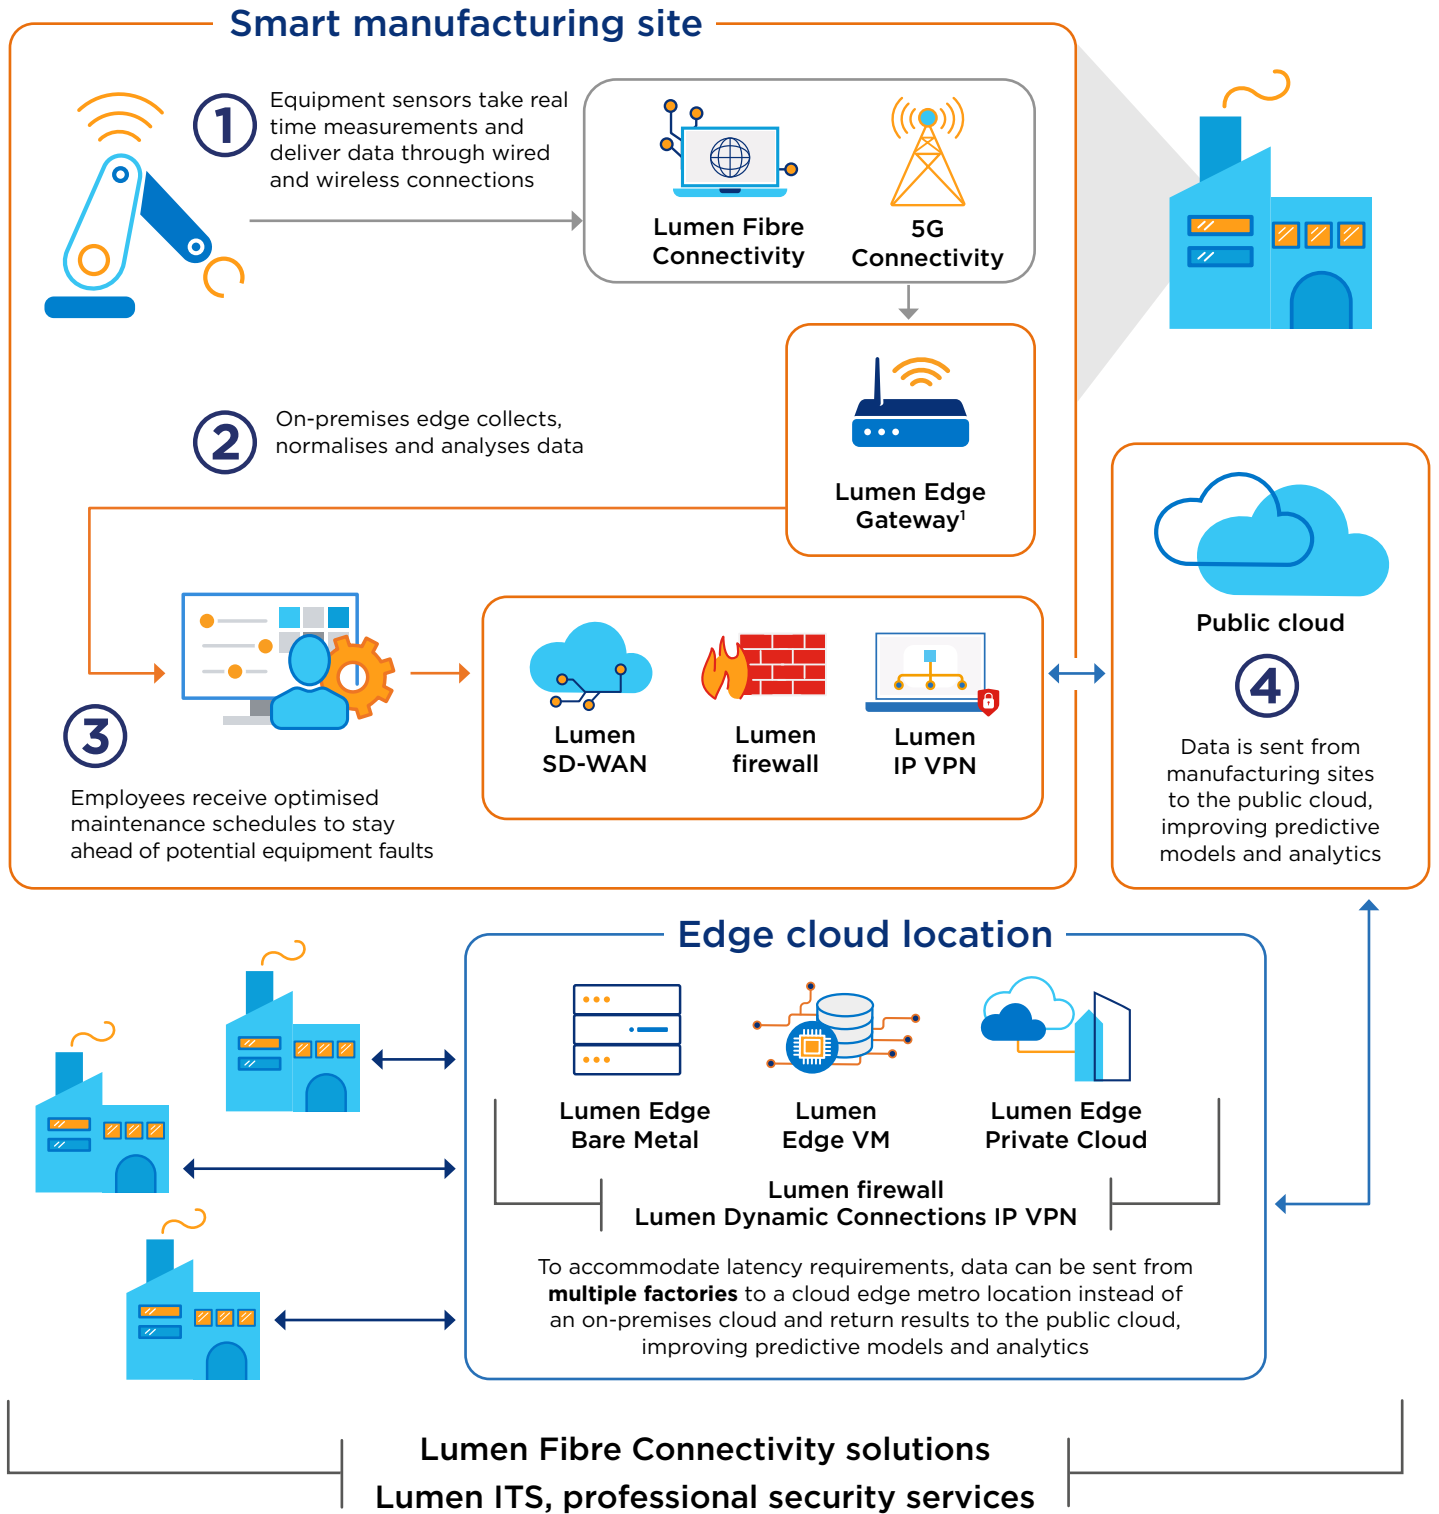

Edge-enabled predictive maintenance

EXPLORE EDGE SOLUTIONS

www.lumen.com/edge

¹ For high compute use cases, use Lumen Edge Gateway with Lumen Edge Private Cloud

Lumen Edge Solutions

Services

Lumen IT Services

Accelerate your innovations with next-generation IT solutions and trusted expertise.

www.lumen.com/en-uk/managed-it-services/strategy-systems-and-technology.html

Lumen Professional Security Services

Minimise threat management overload and shrink attack surfaces while maximising defense alertness.

www.lumen.com/en-uk/security/professional-security-services.html

PaaS

Lumen Edge Orchestrator

Organise and monitor your infrastructure, workloads and services across multi-edge environments.

www.lumen.com/en-uk/edge-computing/orchestrator.html

IaaS

Lumen Edge Gateway

Take advantage of an on-premises edge computing solution for WAN, security and IT workloads.

www.lumen.com/en-uk/edge-computing/edge-gateway.html

Lumen Edge Bare Metal

Optimise app performance with dedicated bare metal servers on edge nodes designed to deliver ≤ 5 ms of latency.