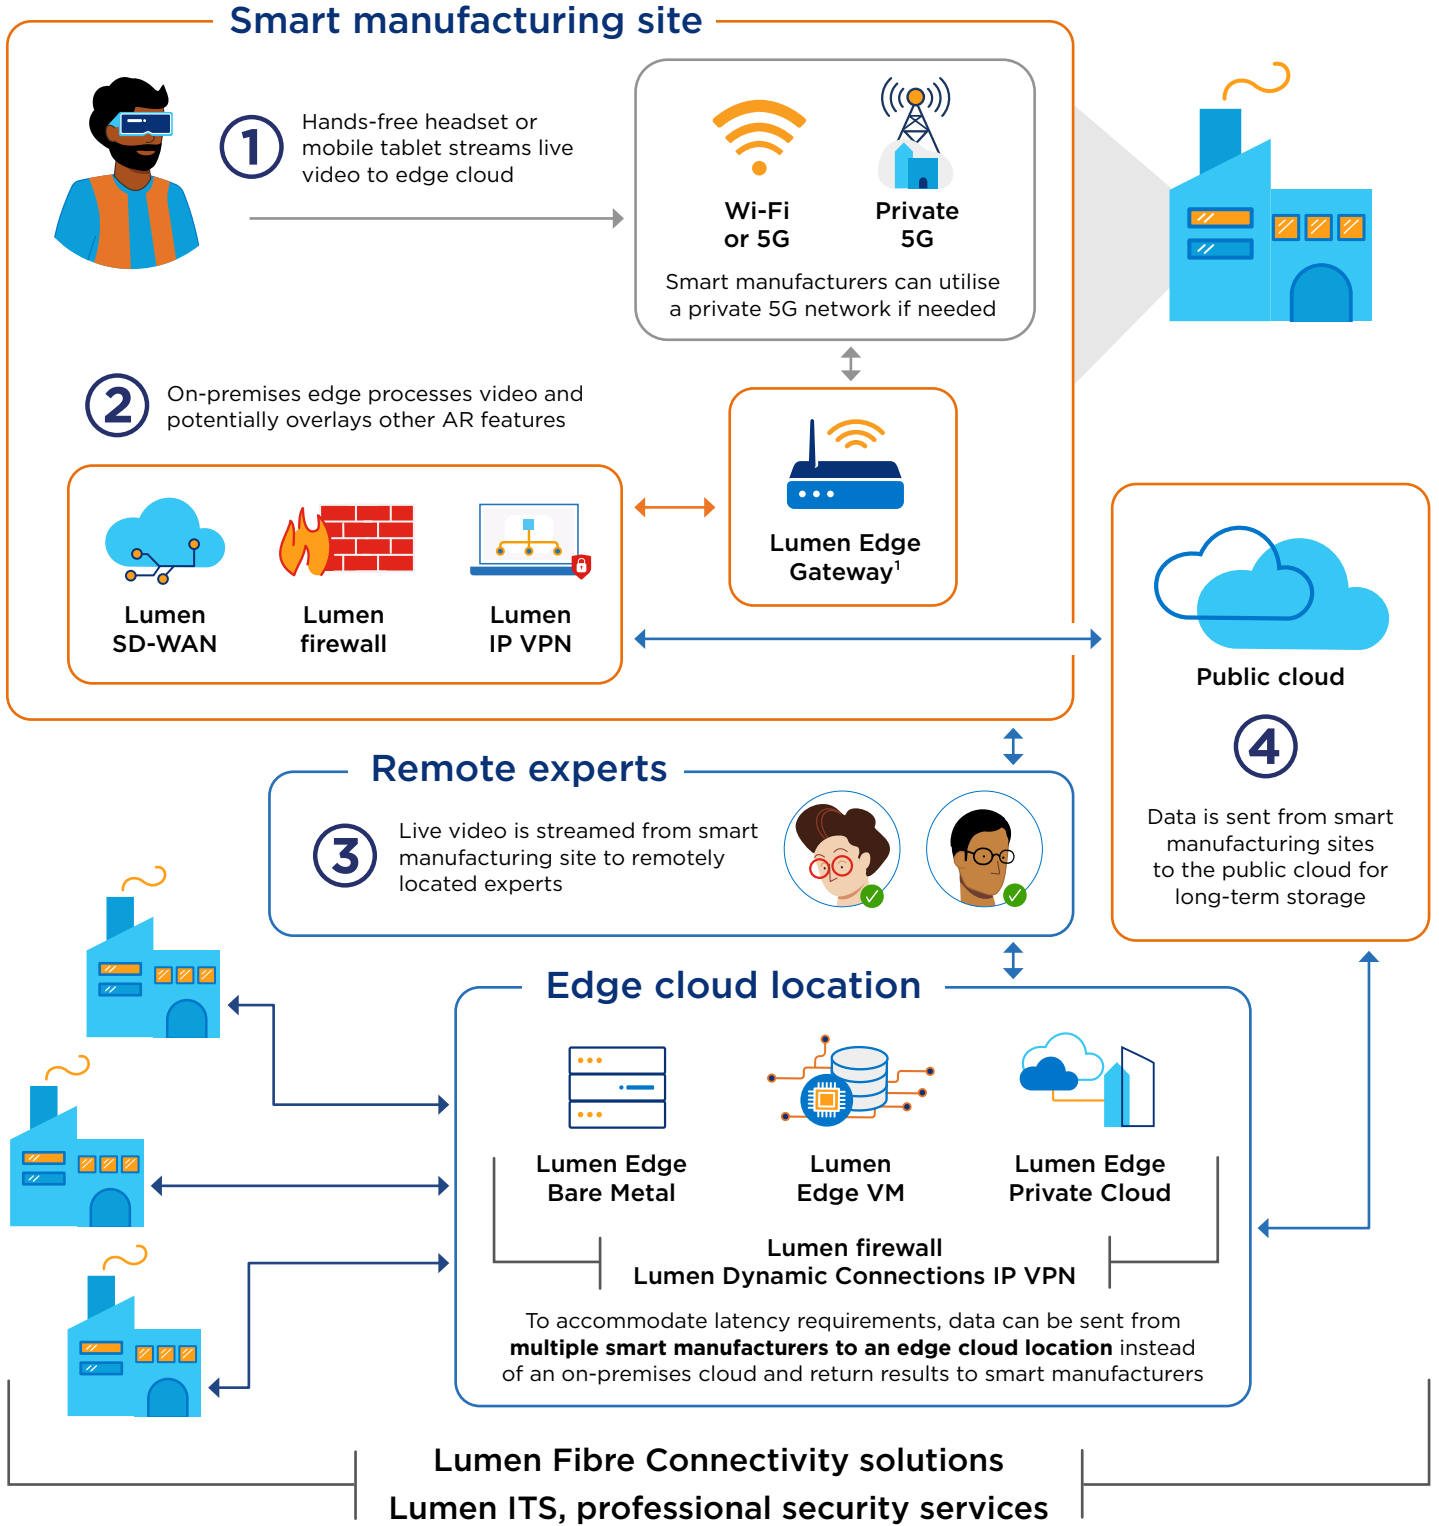

Edge-enabled AR workflows

EXPLORE EDGE SOLUTIONS

www.lumen.com/edge

LUMEN

¹ For high compute use cases, use Lumen Edge Gateway with Lumen Edge Private Cloud

Lumen Edge Solutions

Services

Lumen IT Services

www.lumen.com/en-uk/security/professional-security-services.html

PaaS

Lumen Edge Orchestrator

Organise and monitor your infrastructure, workloads and services across multi-edge environments.

www.lumen.com/en-uk/edge-computing/orchestrator.html

IaaS

Lumen Edge Gateway

Take advantage of an on-premises edge computing solution for WAN, security and IT workloads.

www.lumen.com/en-uk/edge-computing/edge-gateway.html

Lumen Edge Bare Metal

Optimise app performance with dedicated bare metal servers on edge nodes designed to deliver ≤ 5 ms of latency.

www.lumen.com/en-uk/edge-computing/edge-gateway.html

Connectivity

Lumen SD-WAN

Secure and coordinate workloads on a single, automated platform with centralised visibility and control.

www.lumen.com/en-uk/networking/sd-wan.html