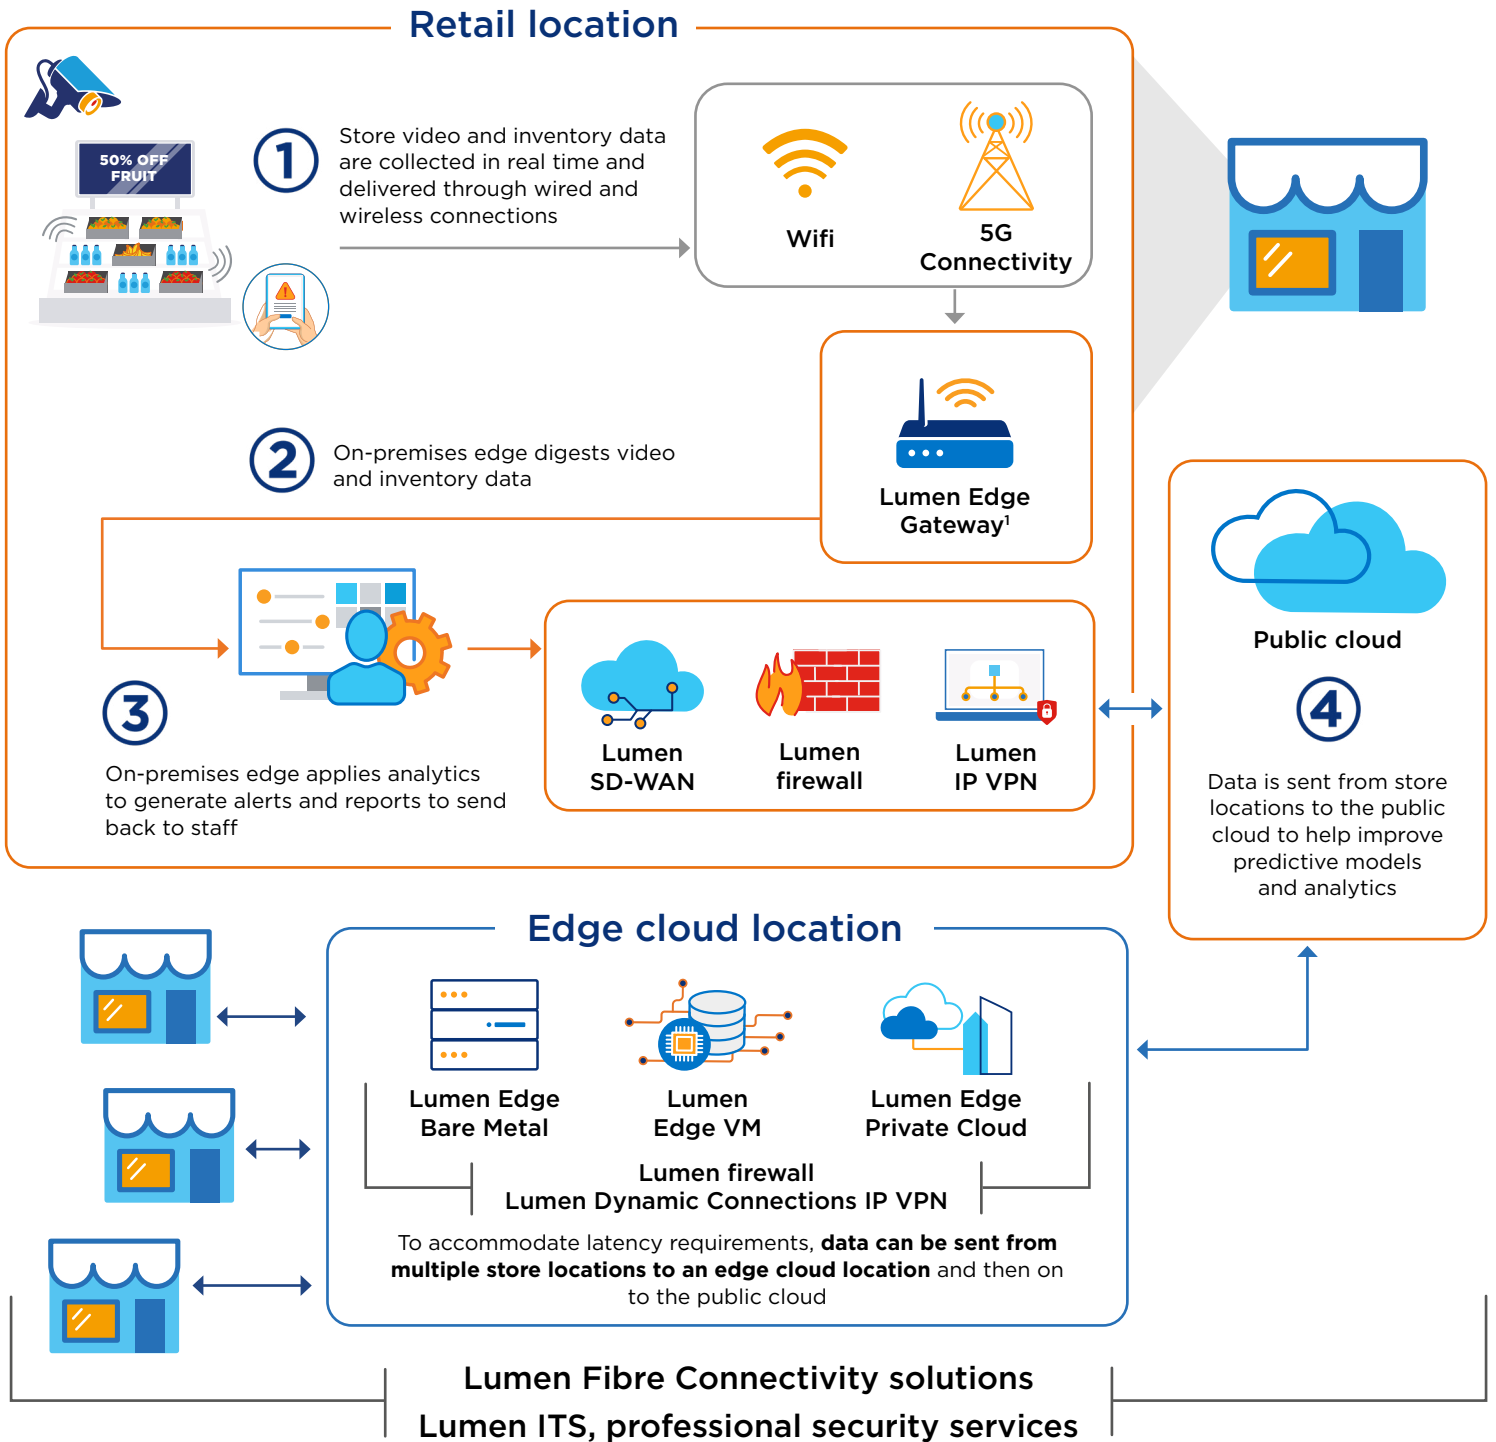

Edge-enabled inventory management and fraud prevention

EXPLORE EDGE SOLUTIONS

www.lumen.com/edge

¹ For high compute use cases, use Lumen Edge Gateway with Lumen Edge Private Cloud

Lumen Edge Solutions

Services

Minimise threat management overload and shrink attack surfaces while maximising defense alertness.

www.lumen.com/en-uk/security/professional-security-services.html

PaaS

Lumen Edge Orchestrator

Organise and monitor your infrastructure, workloads and services across multi-edge environments.

www.lumen.com/en-uk/edge-computing/orchestrator.html

IaaS

Lumen Edge Gateway

Take advantage of an on-premises edge computing solution for WAN, security and IT workloads.

www.lumen.com/en-uk/edge-computing/edge-gateway.html

Edge end points

Lumen Edge Gateway

Take advantage of an on-premises edge computing solution for WAN, security and IT workloads.

www.lumen.com/en-uk/edge-computing/edge-gateway.html

Connectivity

Lumen SD-WAN