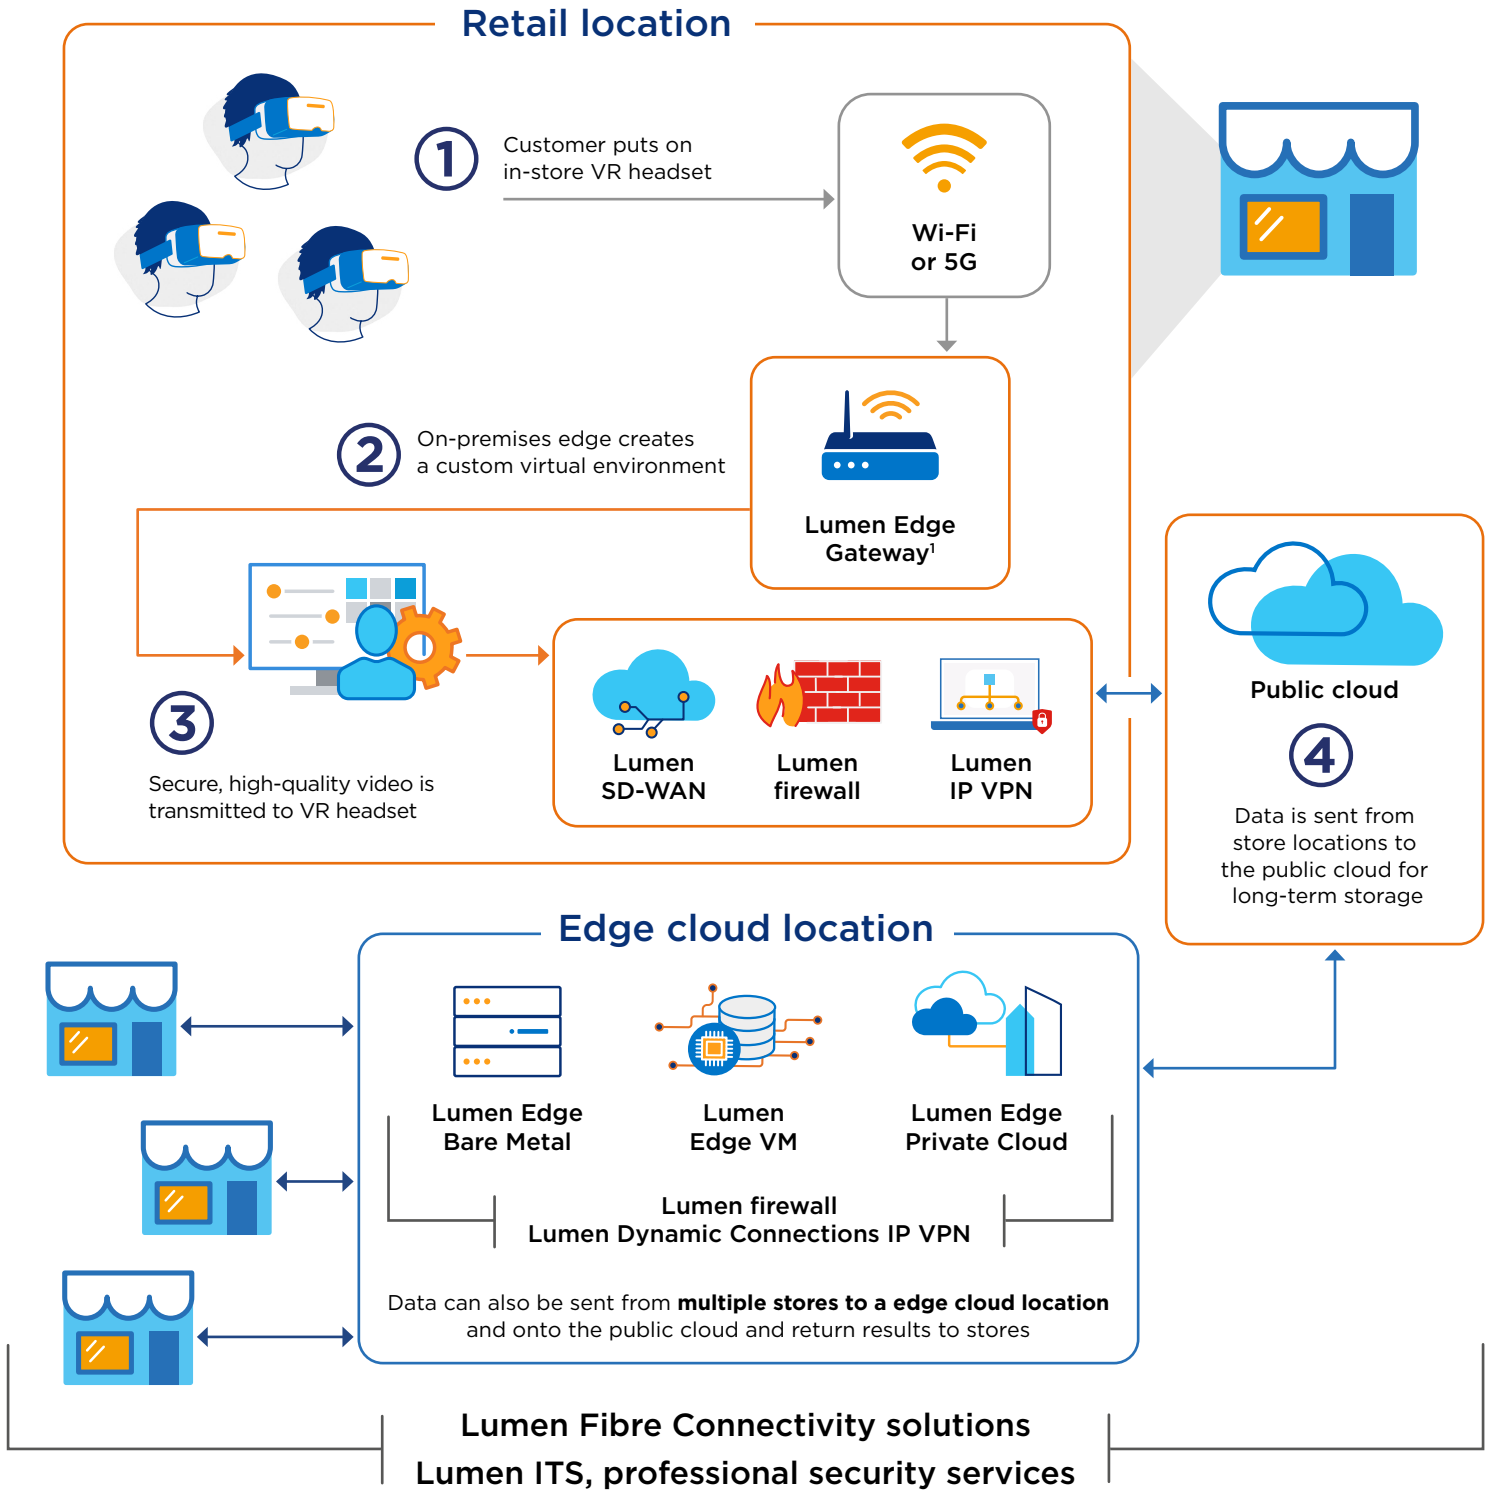

Edge-enabled AR/VR customer experiences

EXPLORE EDGE SOLUTIONS

www.lumen.com/edge

LUMEN

¹ Pair Lumen Edge Private Cloud with Lumen Edge Gateway for improved compute capabilities

Lumen Edge Solutions

Services

Minimise threat management overload and shrink attack surfaces while maximising defense alertness.

www.lumen.com/en-uk/security/professional-security-services.html

PaaS

Lumen Edge Orchestrator

Organise and monitor your infrastructure, workloads and services across multi-edge environments.

www.lumen.com/en-uk/edge-computing/orchestrator.html

IaaS

Lumen Edge Gateway

Take advantage of an on-premises edge computing solution for WAN, security and IT workloads.

www.lumen.com/en-uk/edge-computing/edge-gateway.html