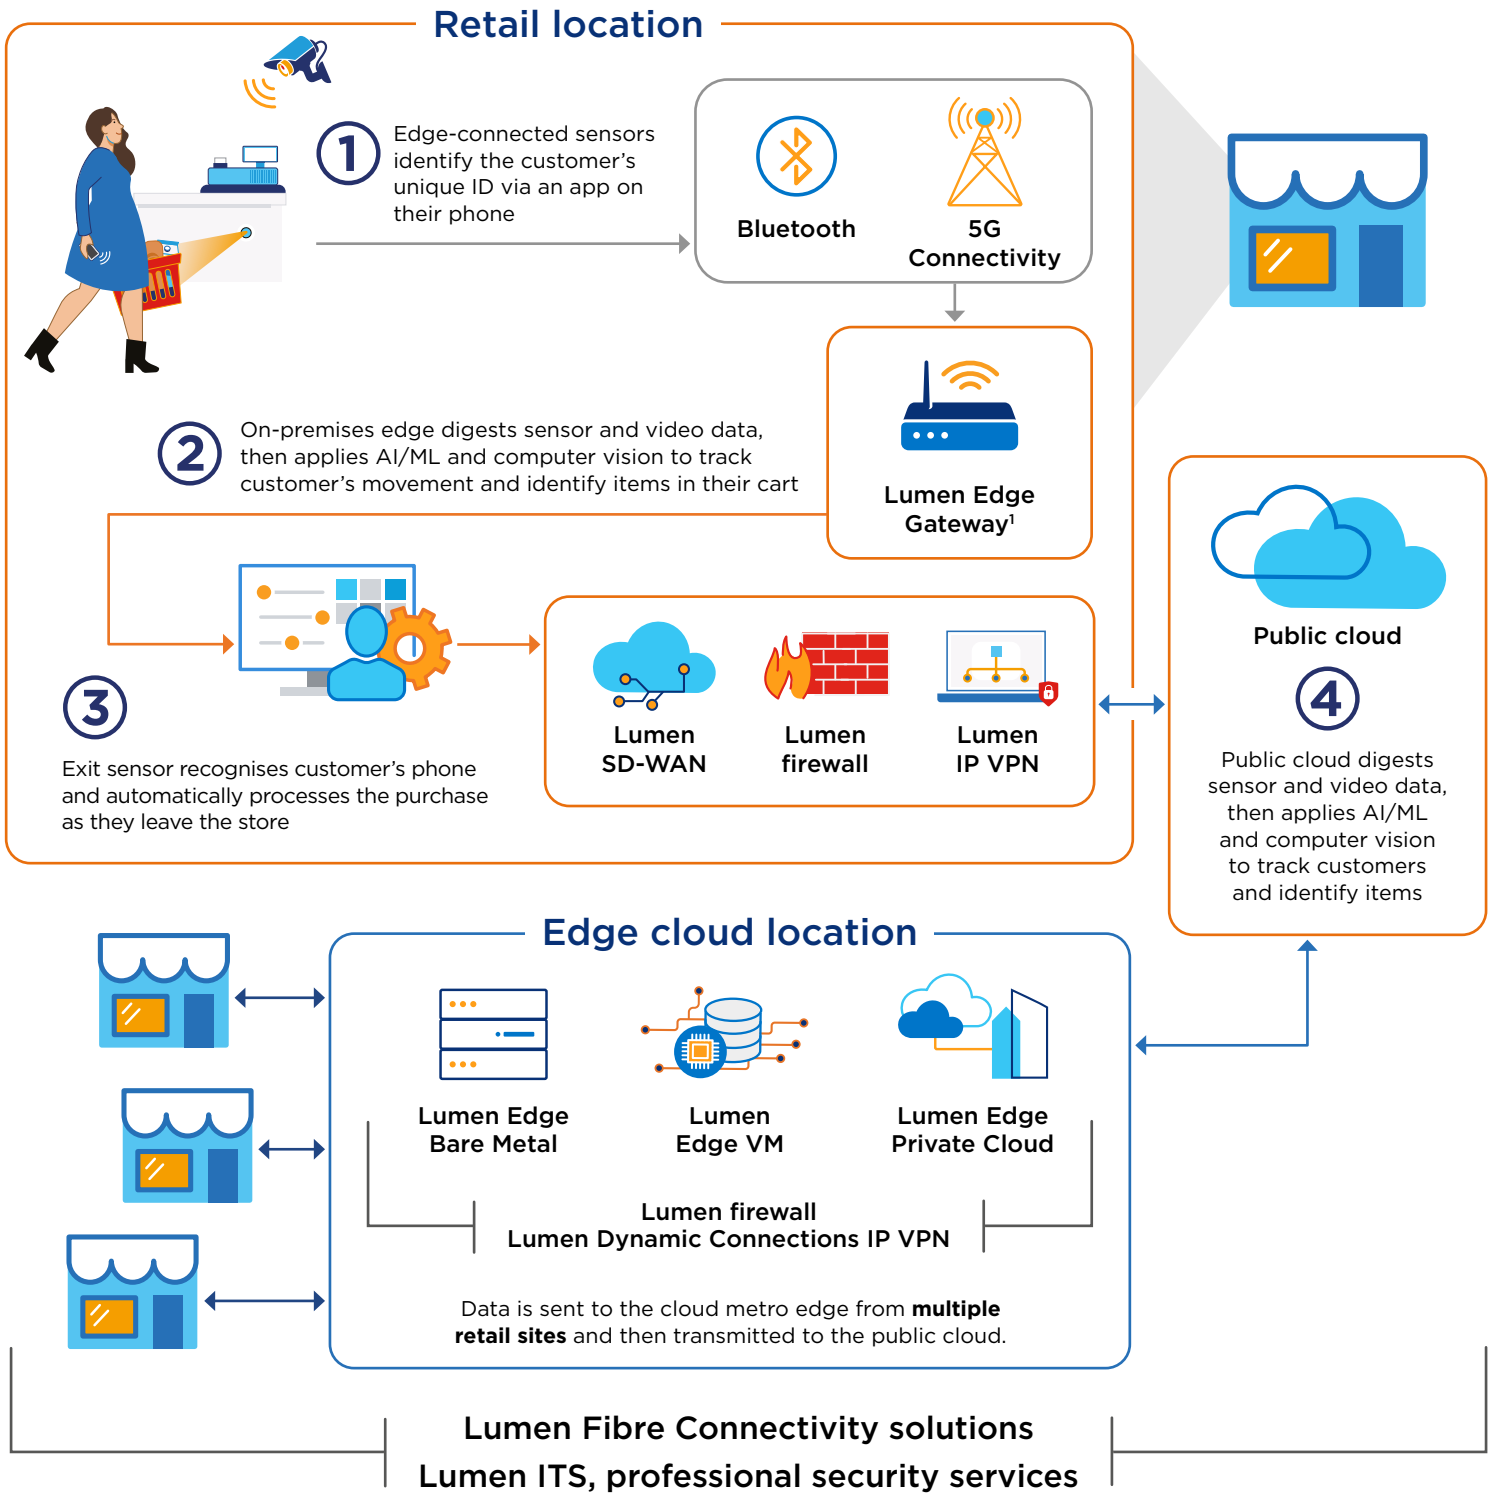

Edge-enabled **contactless checkout**

[EXPLORE EDGE SOLUTIONS](#)

www.lumen.com/edge

¹ For high compute use-cases, use Lumen Edge Gateway with Lumen Edge Private Cloud

Lumen Edge Solutions

Services

Lumen IT Services

Accelerate your innovations with next-generation IT solutions and trusted expertise.

www.lumen.com/en-uk/managed-it-services/strategy-systems-and-technology.html

Lumen Professional Security Services

Minimise threat management overload and shrink attack surfaces while maximising defense alertness.

www.lumen.com/en-uk/security/professional-security-services.html

PaaS

Lumen Edge Orchestrator

Organise and monitor your infrastructure, workloads and services across multi-edge environments.

www.lumen.com/en-uk/edge-computing/orchestrator.html

IaaS

Lumen Edge Gateway

Take advantage of an on-premises edge computing solution for WAN, security and IT workloads.

www.lumen.com/en-uk/edge-computing/edge-gateway.html

Lumen Edge Bare Metal

Optimise app performance with dedicated bare metal servers on edge nodes designed to deliver ≤ 5 ms of latency.