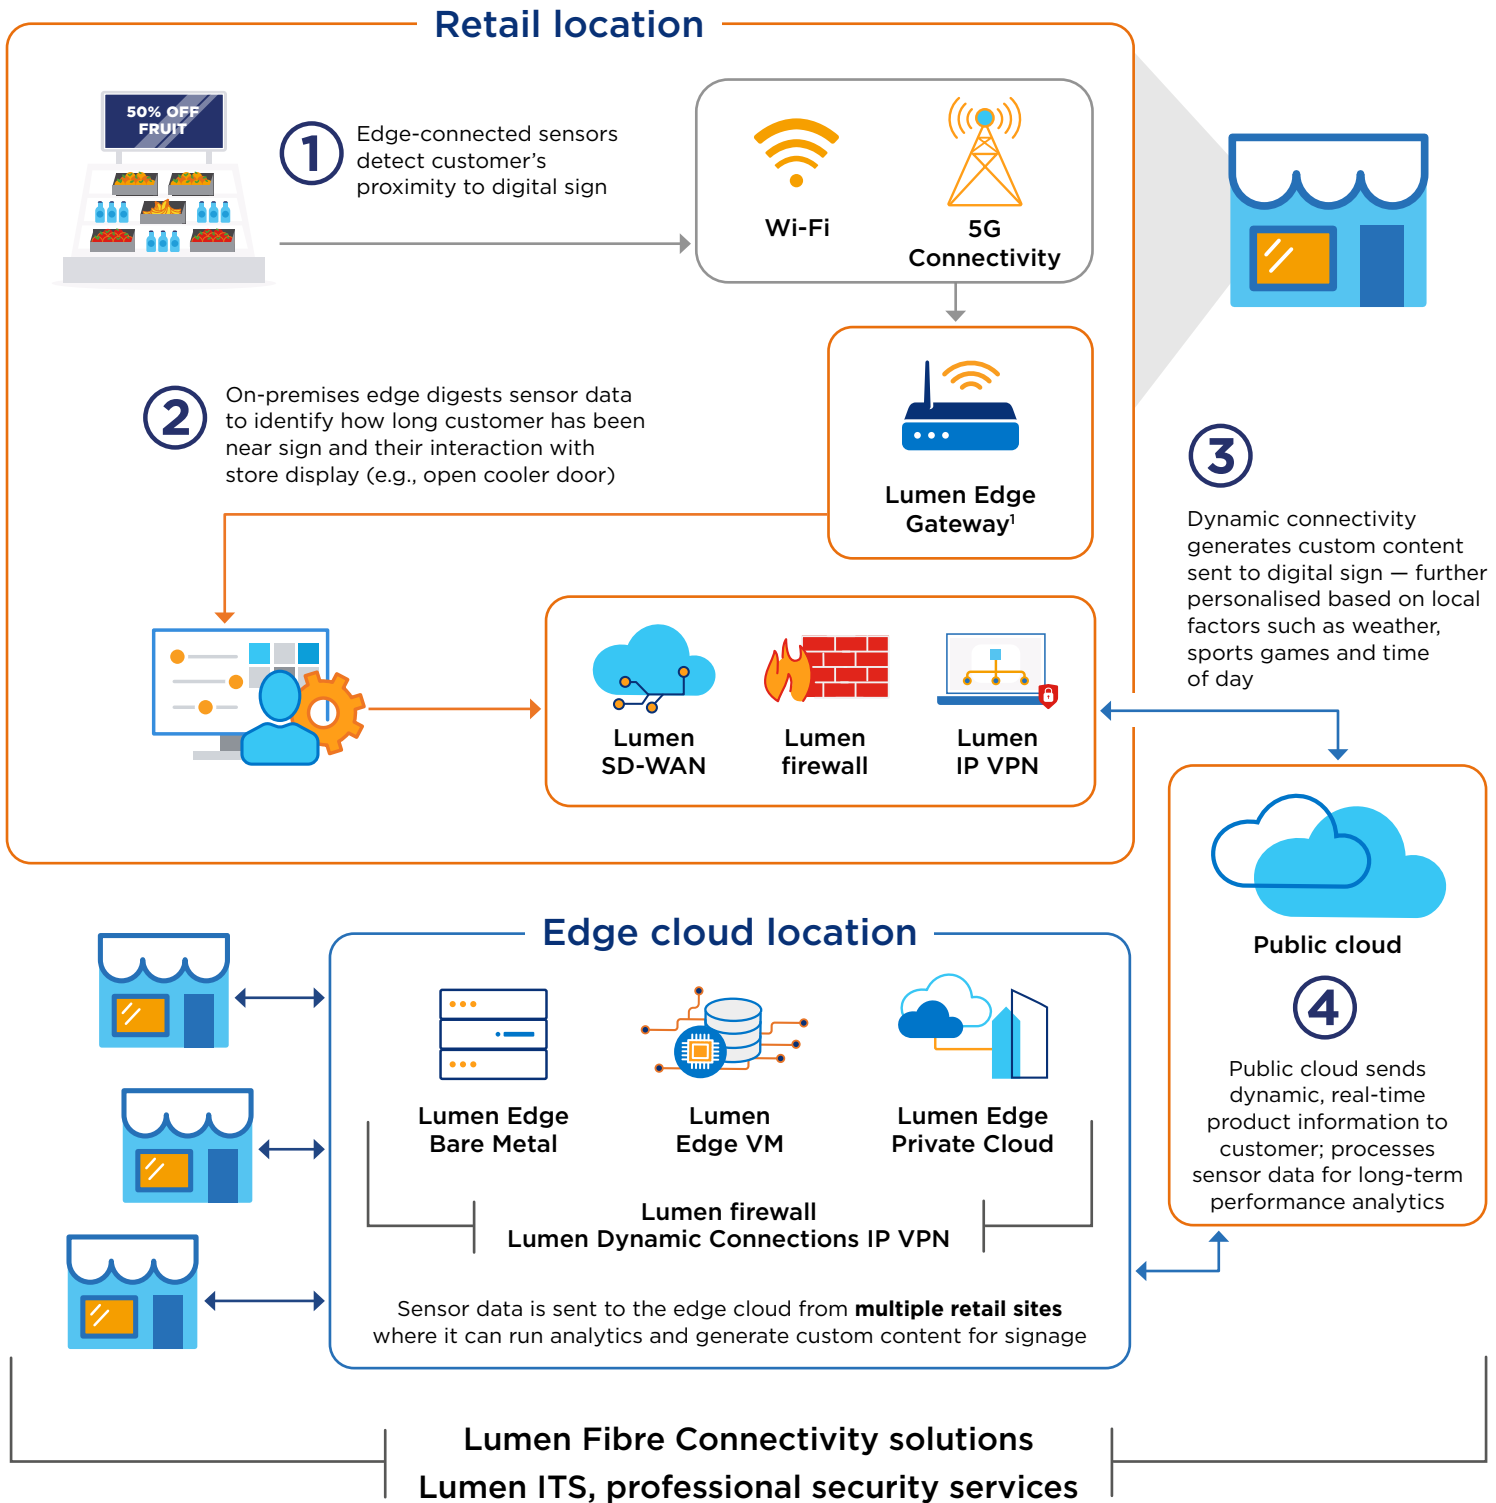

Edge-enabled digital signage

EXPLORE EDGE SOLUTIONS

www.lumen.com/edge

LUMEN

¹ For high compute use-cases, use Lumen Edge Gateway with Lumen Edge Private Cloud

Lumen Edge Solutions

Services

Lumen IT Services

Accelerate your innovations with next-generation IT solutions and trusted expertise.

www.lumen.com/en-uk/managed-it-services/strategy-systems-and-technology.html

Lumen Professional Security Services

Minimise threat management overload and shrink attack surfaces while maximising defense alertness.

www.lumen.com/en-uk/security/professional-security-services.html

PaaS

Lumen Edge Orchestrator

Organise and monitor your infrastructure, workloads and services across multi-edge environments.

www.lumen.com/en-uk/edge-computing/orchestrator.html

IaaS

Lumen Edge Gateway

Take advantage of an on-premises edge computing solution for WAN, security and IT workloads.

www.lumen.com/en-uk/edge-computing/edge-gateway.html

Lumen Edge Bare Metal

Optimise app performance with dedicated bare metal servers on edge nodes designed to deliver ≤ 5 ms of latency.