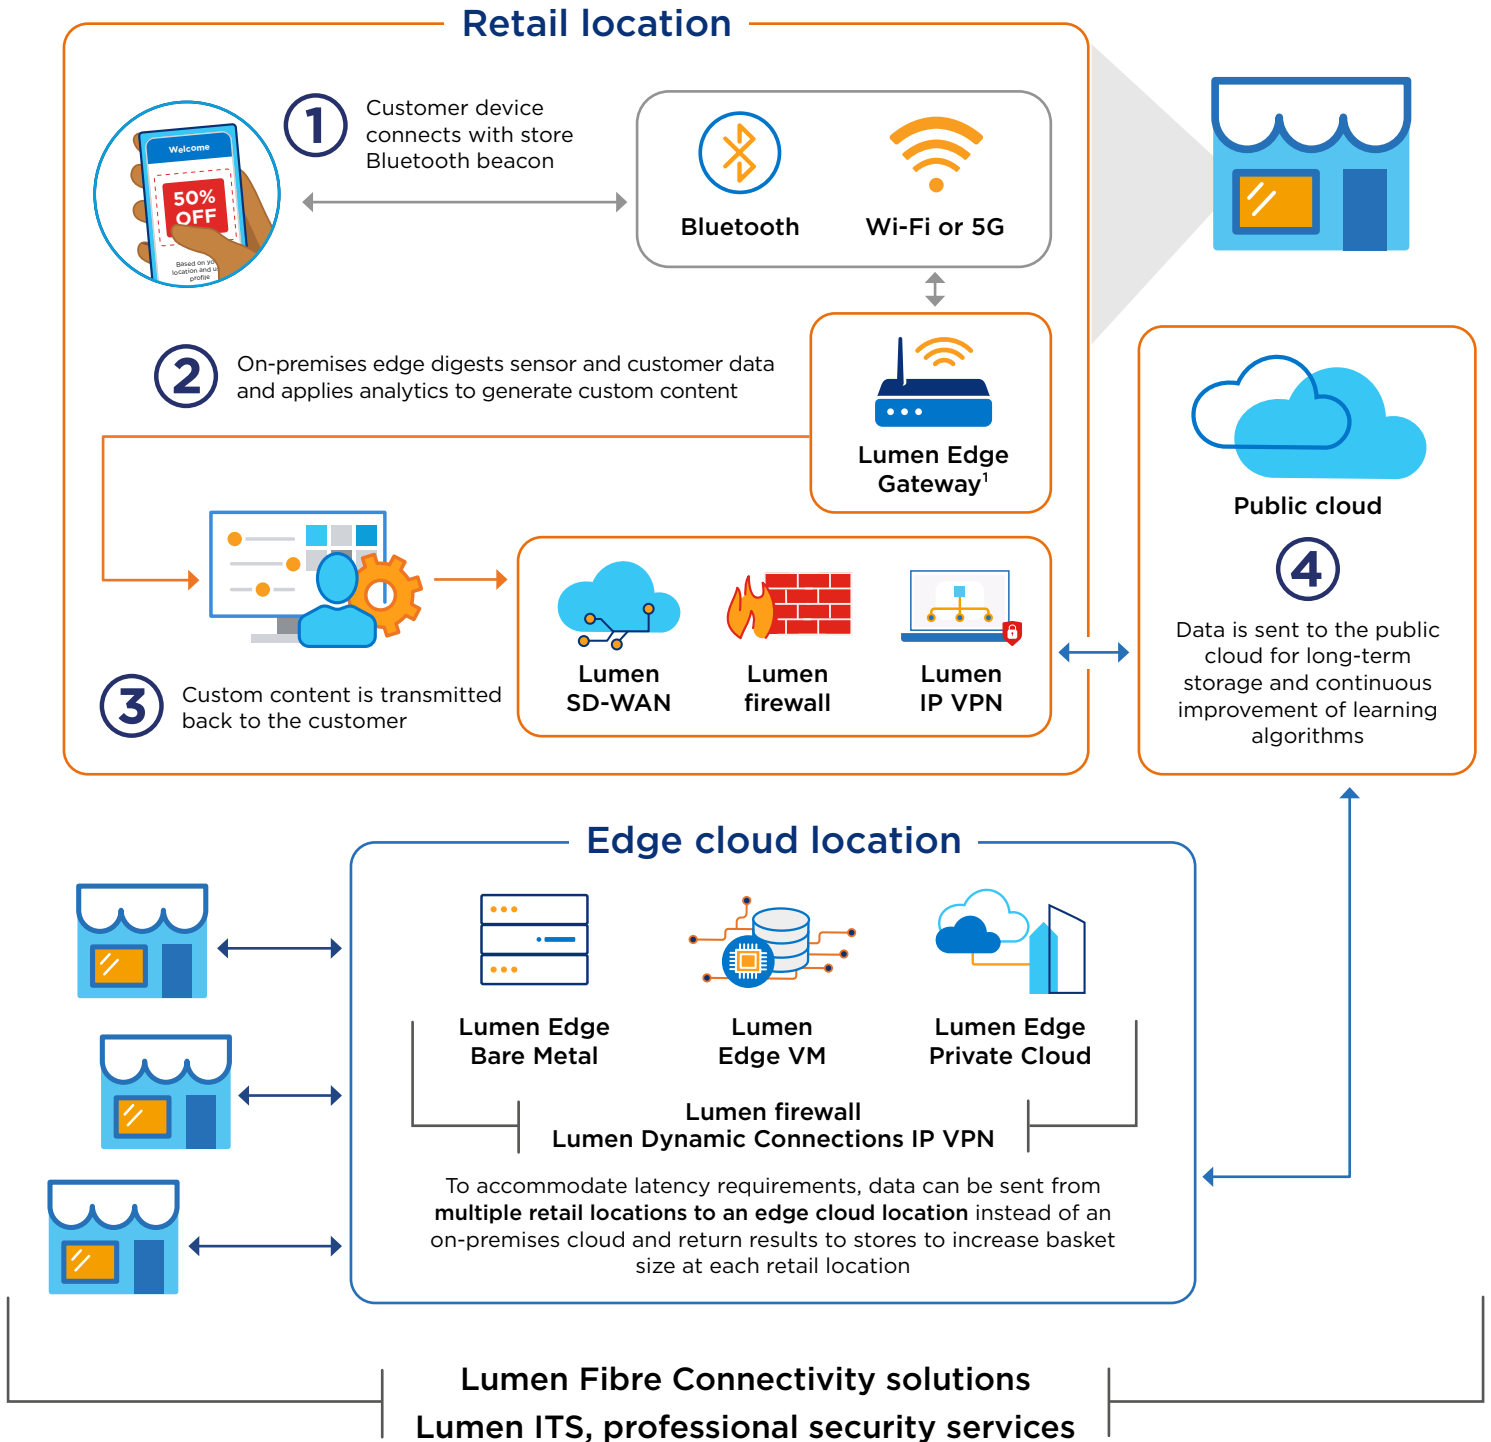

# Edge-enabled **real-time promotions**

EXPLORE EDGE SOLUTIONS

[www.lumen.com/edge](http://www.lumen.com/edge)

<sup>1</sup> For high compute use cases, use Lumen Edge Gateway with Lumen Edge Private Cloud

# Lumen Edge Solutions

### Lumen Edge Orchestrator

Organise and monitor your infrastructure, workloads and services across multi-edge environments.

[www.lumen.com/en-uk/edge-computing/orchestrator.html](http://www.lumen.com/en-uk/edge-computing/orchestrator.html)

### Lumen Edge Gateway

Take advantage of an on-premises edge computing solution for WAN, security and IT workloads.

[www.lumen.com/en-uk/edge-computing/edge-gateway.html](http://www.lumen.com/en-uk/edge-computing/edge-gateway.html)