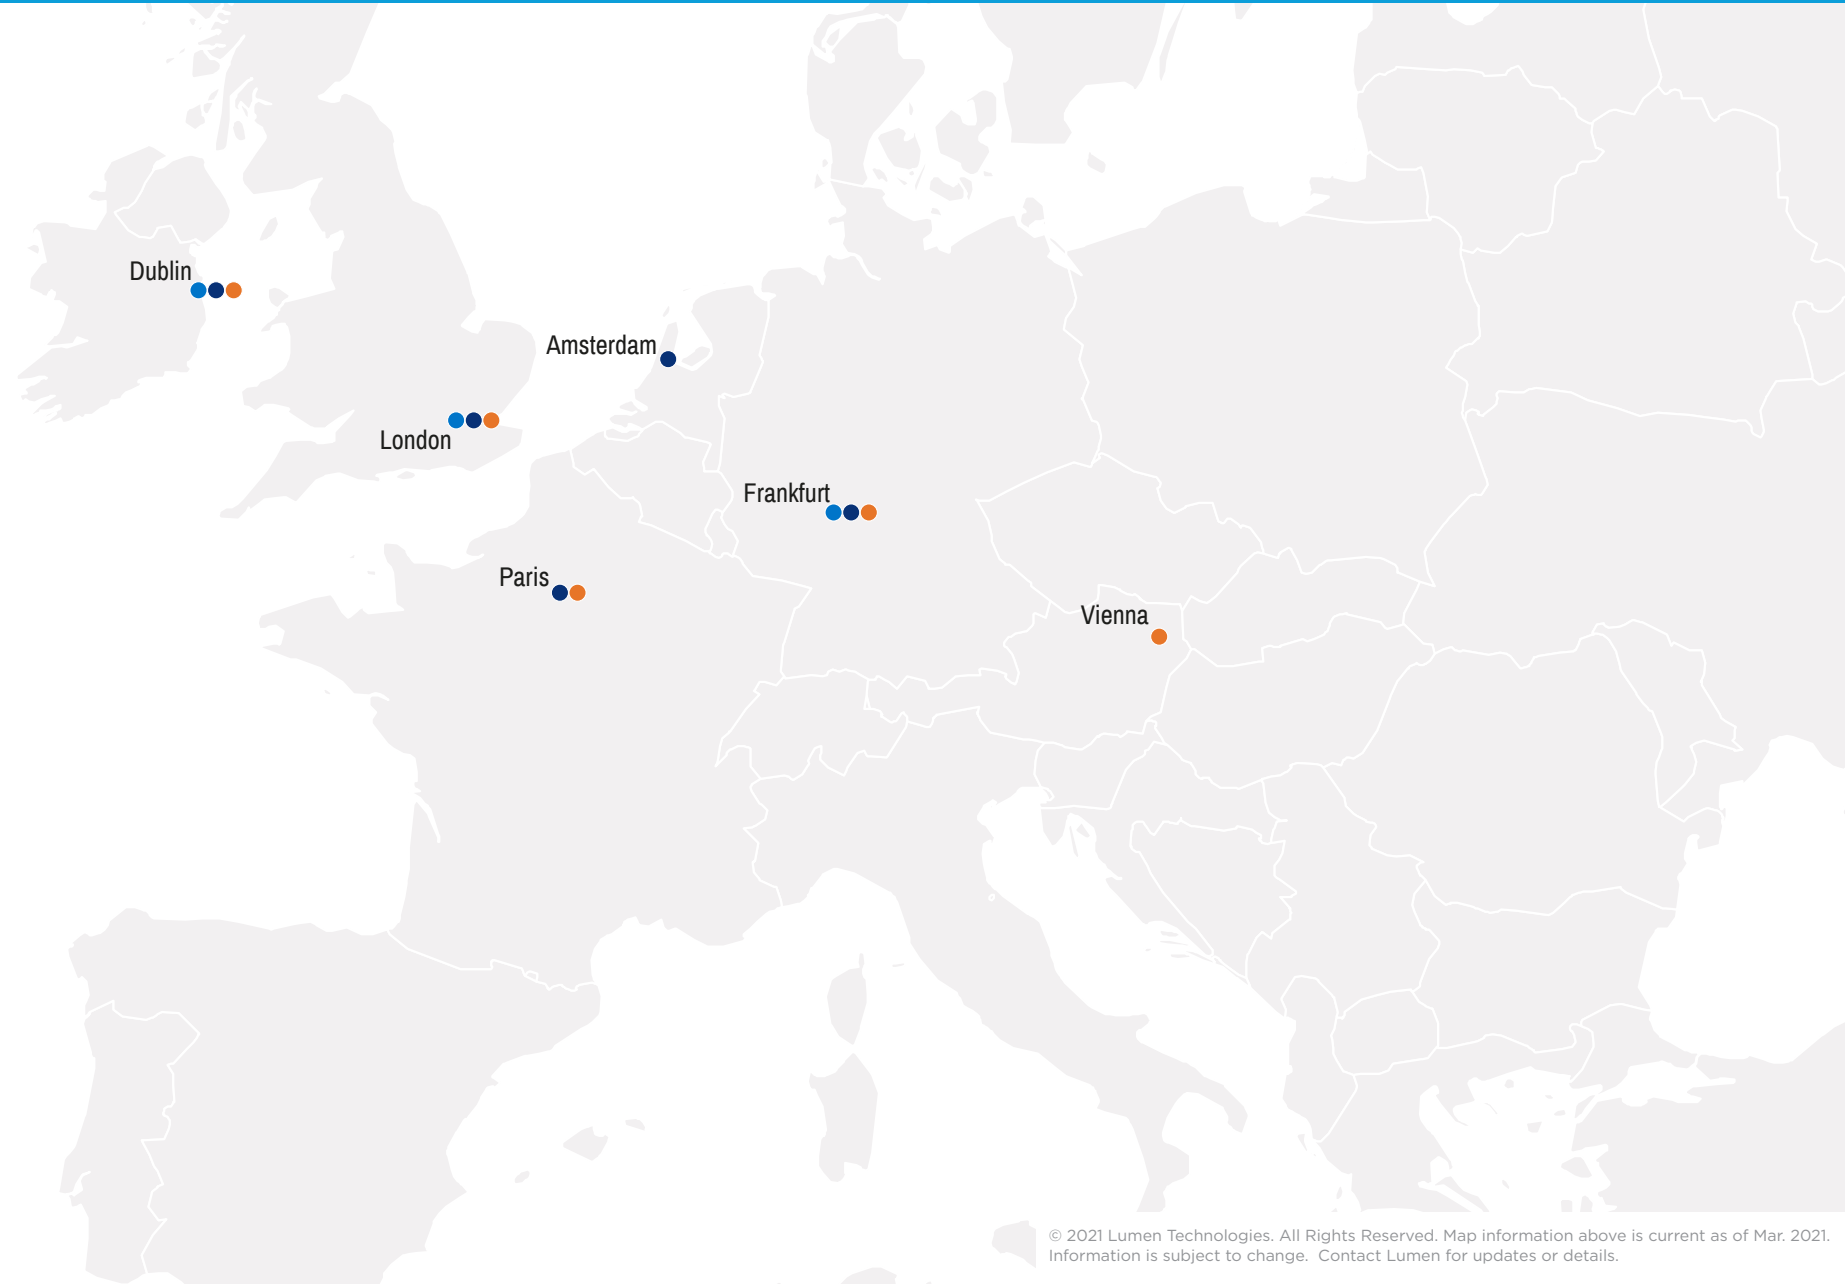

- AWS hosted connections V2
- AWS hosted connections V1
- AWS hosted VIF

- AWS hosted connections V2
- AWS hosted connections V1
- AWS hosted VIF

- AWS hosted connections V2
- AWS hosted connections V1
- AWS hosted VIF

São Paulo

- AWS hosted connections V2
- AWS hosted connections V1
- AWS hosted VIF

- AWS hosted connections V2
- AWS hosted connections V1
- AWS hosted VIF

- Azure commercial
- Azure government
- Azure commercial coming soon

San Jose

Phoenix

Toronto

Ashburn
Reston

- Oracle commercial
- Oracle government
- Oracle government coming soon

São Paulo

Tokyo