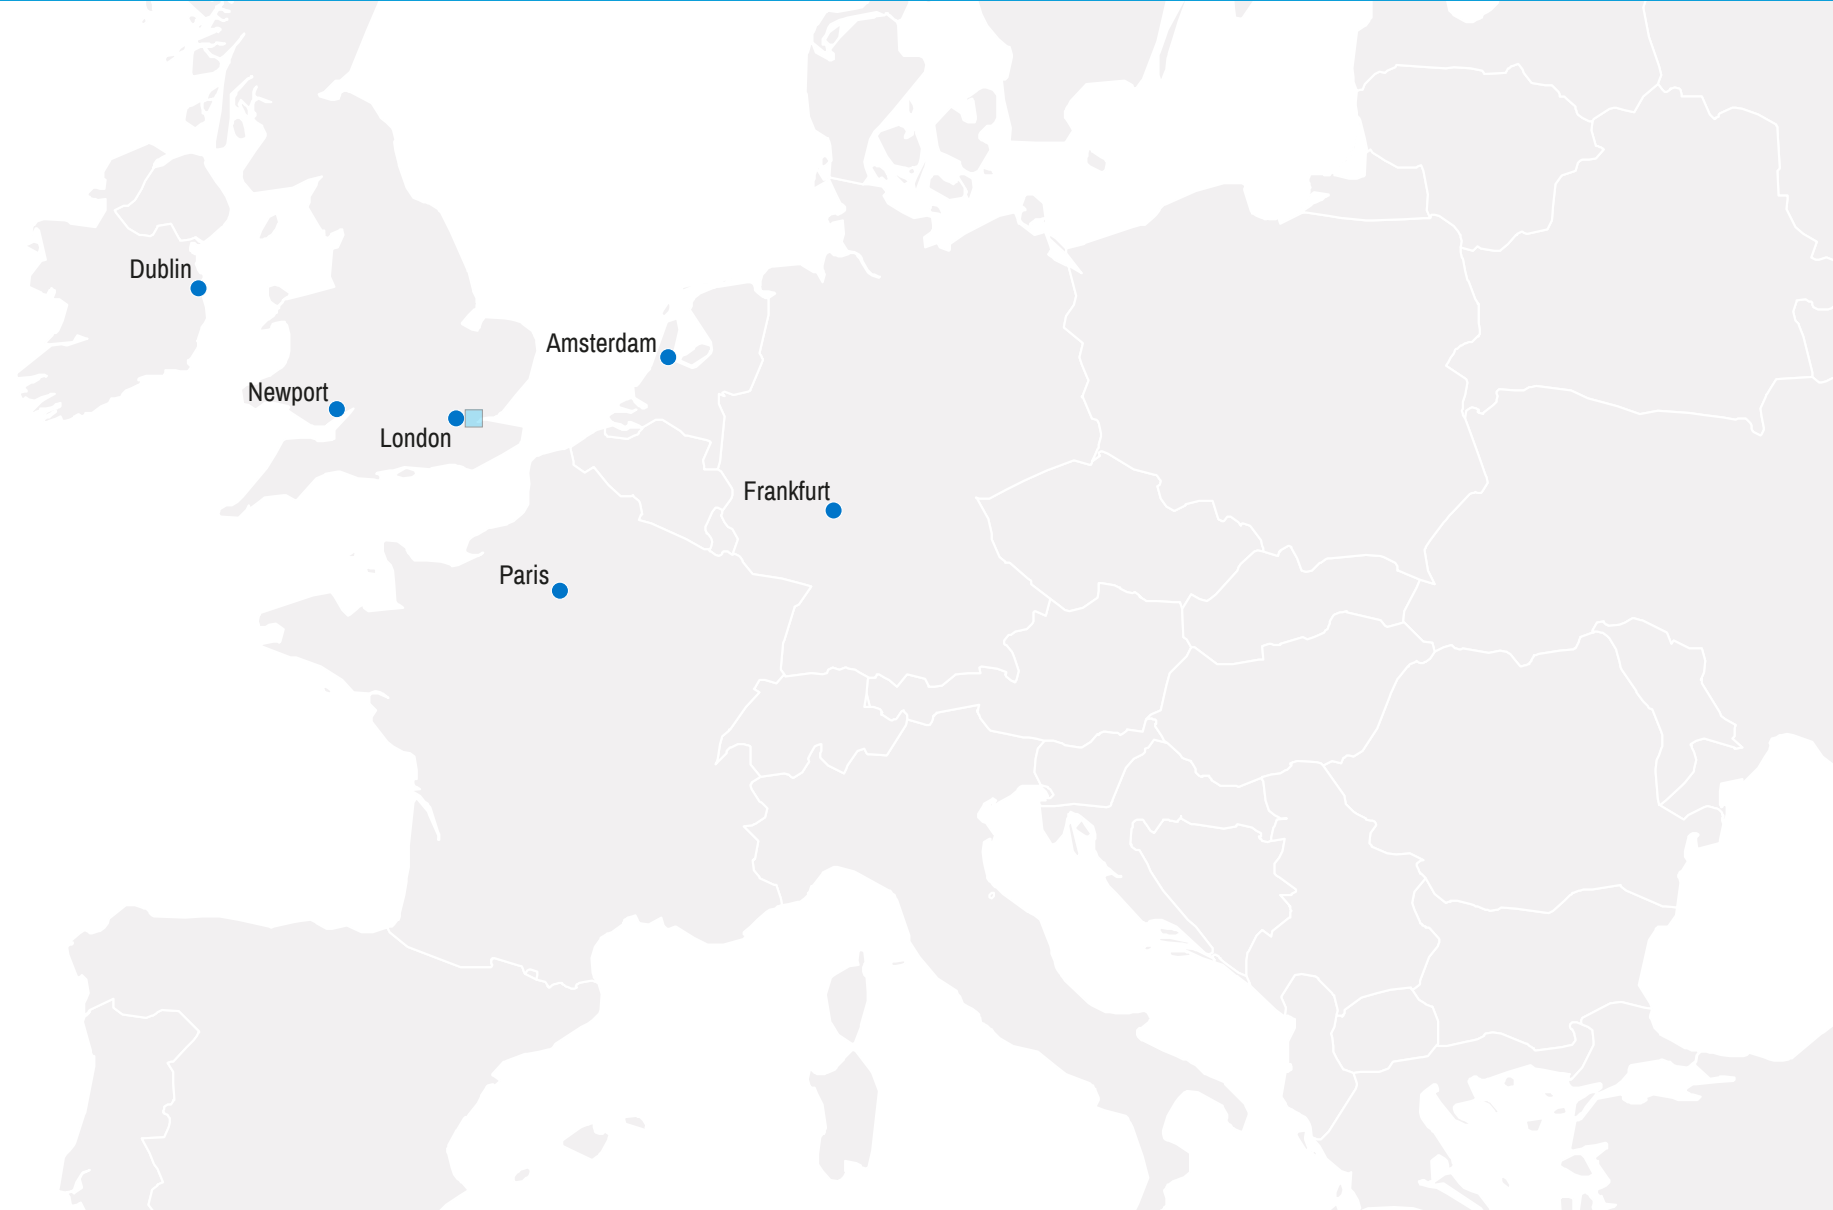

- Azure commercial
- Azure government
- Azure commercial coming soon
- Azure government coming soon
- 100g