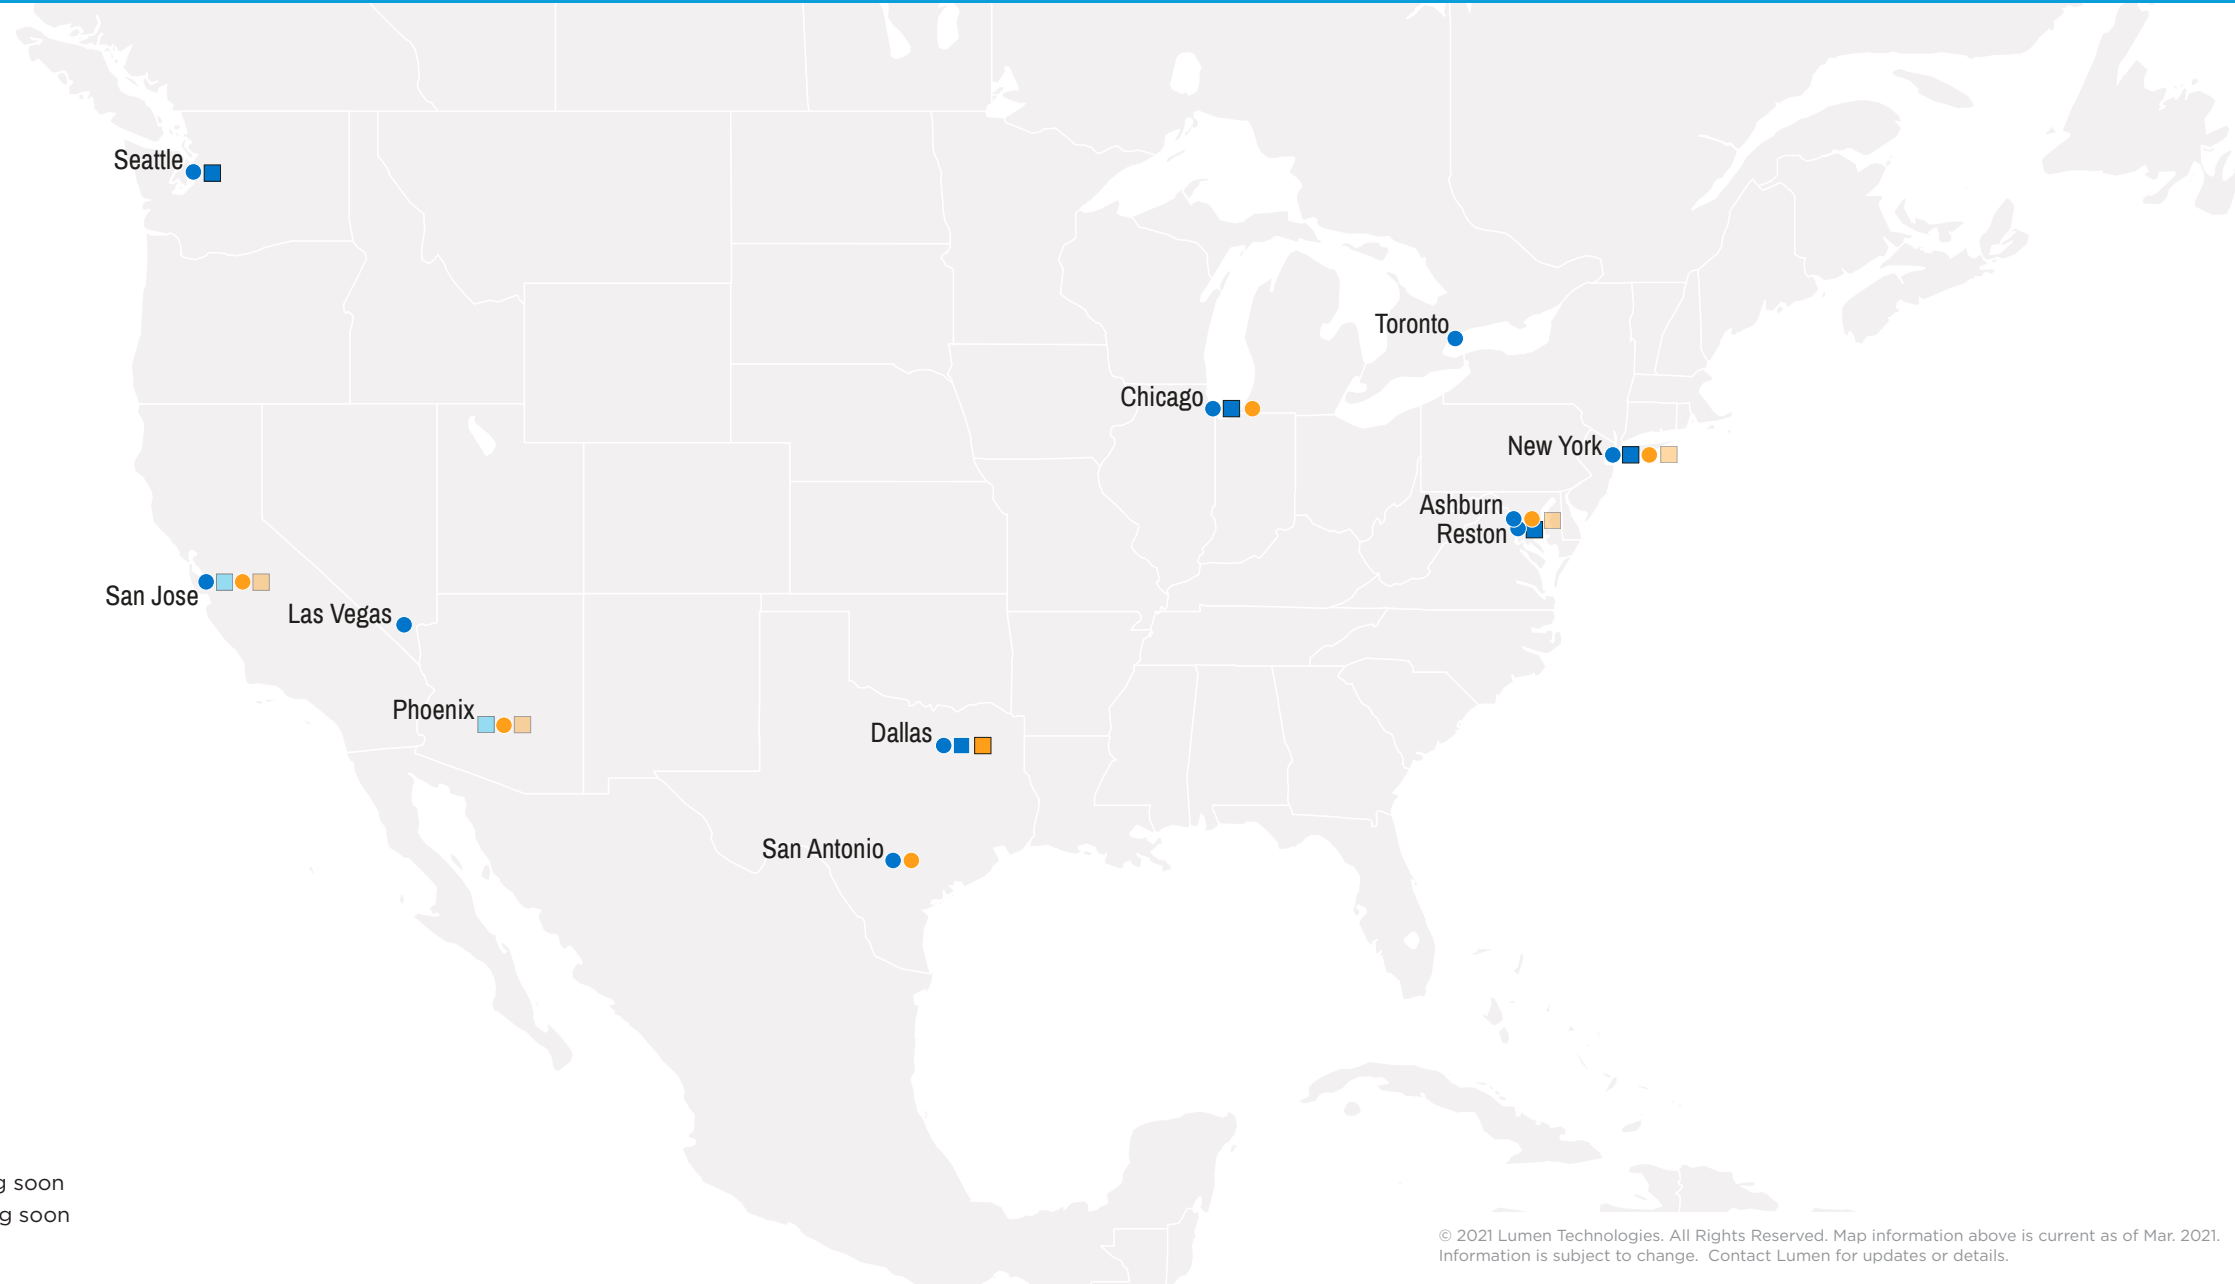

- Azure commercial
- Azure government
- Azure commercial coming soon
- Azure government coming soon
- 100g