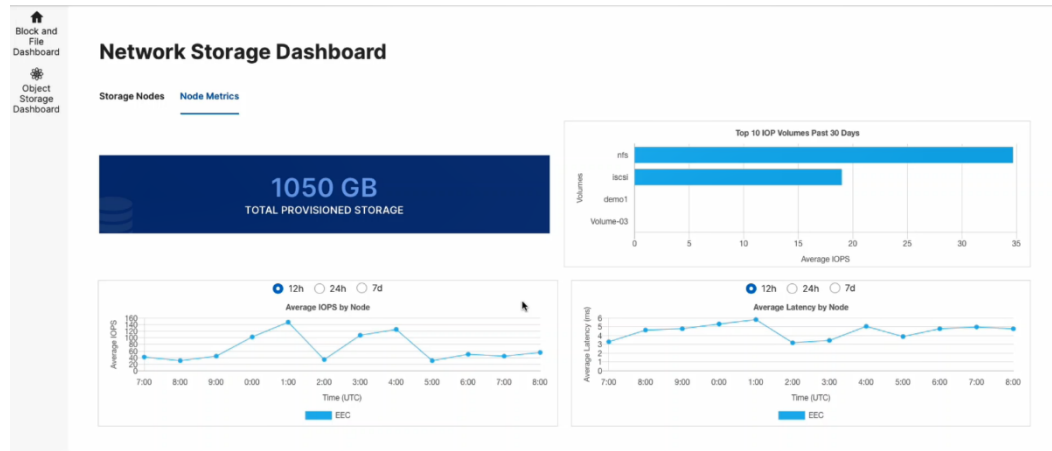

Lumen® Network Storage

Portal Guide

1. Log into the Network Storage portal > <https://storage.lumen.com/login>

2. The portal opens to the Network Storage Dashboard
 - a. Includes capacity, IOPS usage, and latency metrics

3. View active nodes under “Storage Nodes”

The screenshot shows the 'Network Storage Dashboard' with the 'Storage Nodes' tab selected. A 'Create Node' button is visible. Below is a table with columns for Node Name, Location, Status, Total Provisioned Storage, and Actions.