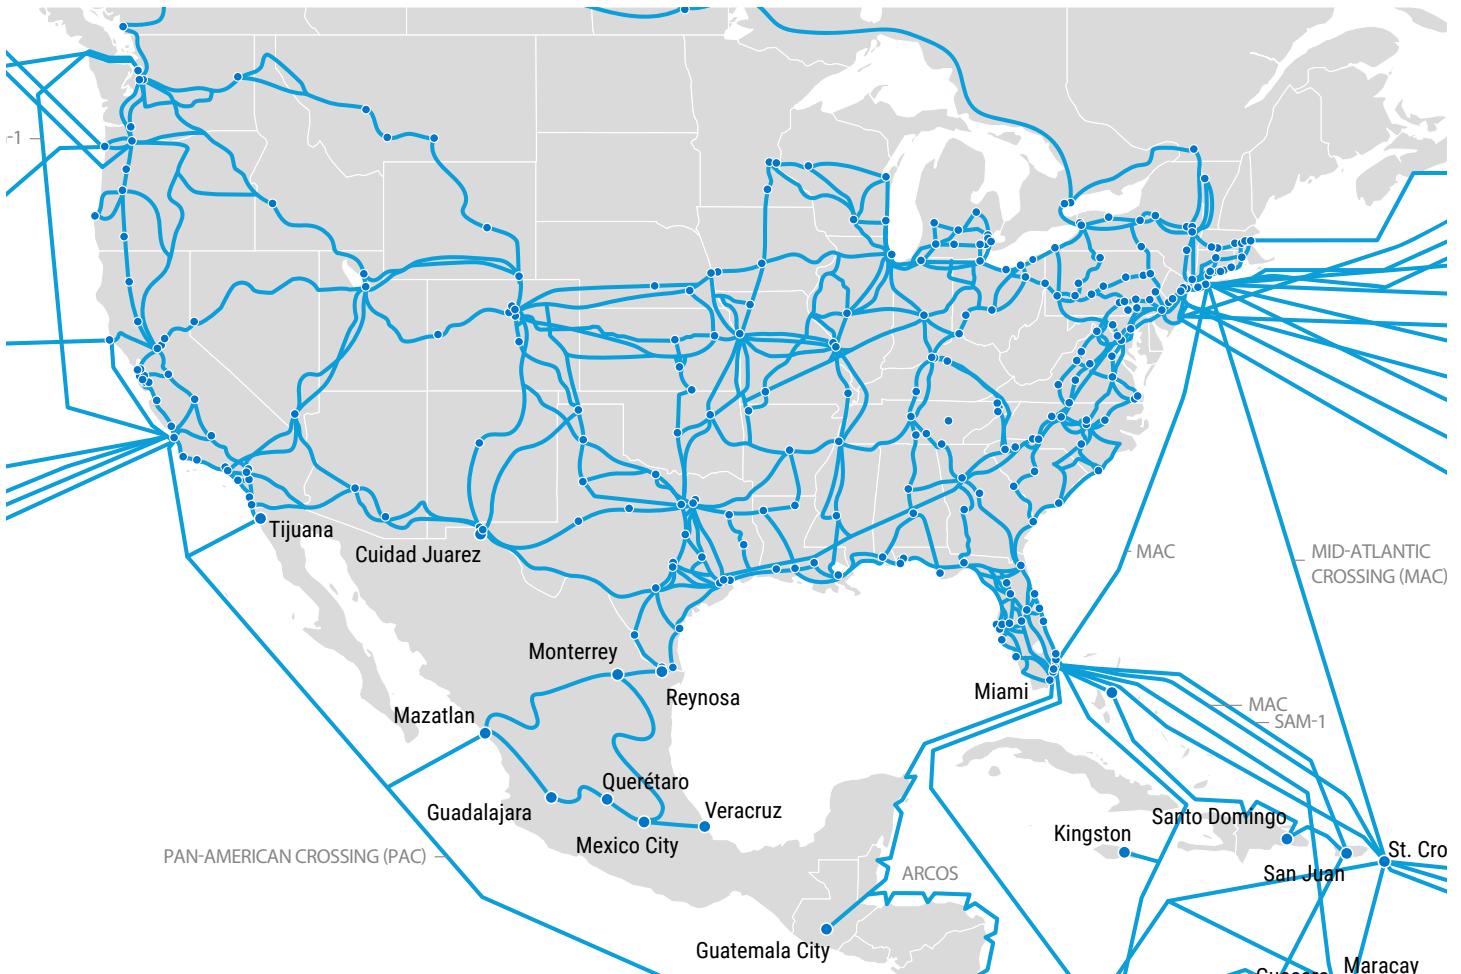

Why choose Lumen for Private Line services?

End-to-end global reach

Lumen delivers local-to-global-to-local service to customers, on a platform combining local metro, intercity and global infrastructure.

- **Comprehensive customer experience - making business easier**

Lumen is committed to providing a differentiated customer experience. It's about understanding our customers' business challenges and addressing them with the most relevant solutions. We are dedicated to supporting your current and future business growth needs with easy ordering and quoting processes, speeds and services, and the convenience and control you need via customer portal.

- **Reliable and scalable network**

Designed to help enhance coverage, performance and flexibility by providing services that enable next-generation technology. Our SONET/SDH network delivers the performance and value necessary to support critical business applications that enable connectivity among employees, customers and partners.

Map information is current as of 01/05/2019. Information is subject to change. Contact Lumen for updates or details.

877-453-8353 | lumen.com