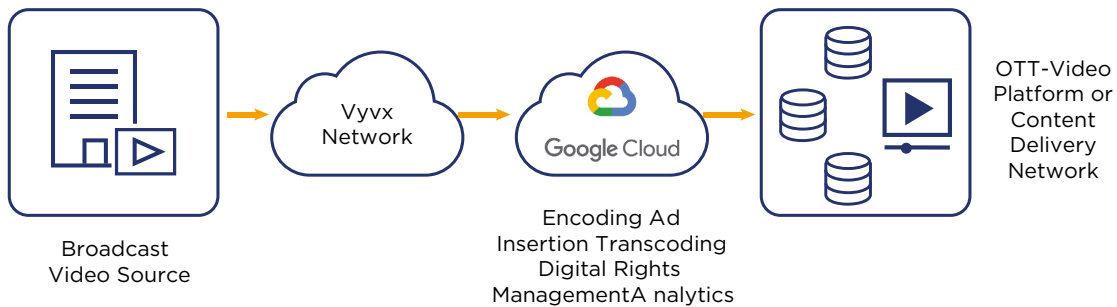

Benefits

- Full multi-region, diverse connectivity paths are available on the Vyvx network into Google Cloud
- RTP/UDP Streams with or without Forward Error Correction
- Support for single or multi-program transport streams with the ability to deliver complete transport stream and or individual channels as needed
- Optional MPEG2 and MPEG4 CBR encoding and decoding available
- Acquire and distribute content to/from Google Cloud

Why choose Lumen for content streaming services?

- More than two decades of experience delivering broadcast-quality content for entertainment, news and sports markets
- 24/7 booking, customer care center and self-service portals support your video delivery needs virtually anywhere, anytime
- Vast bandwidth, worldwide connectivity, transmission management and support services combine to form a fully managed solution for moving video from the source to your audience
- Full-time, point-to-point and point-to-multipoint connections with durations, bandwidths and video features that can all be tailored to your objectives and budget

Overview: Common Cloud Work-Flows

Content into the Cloud