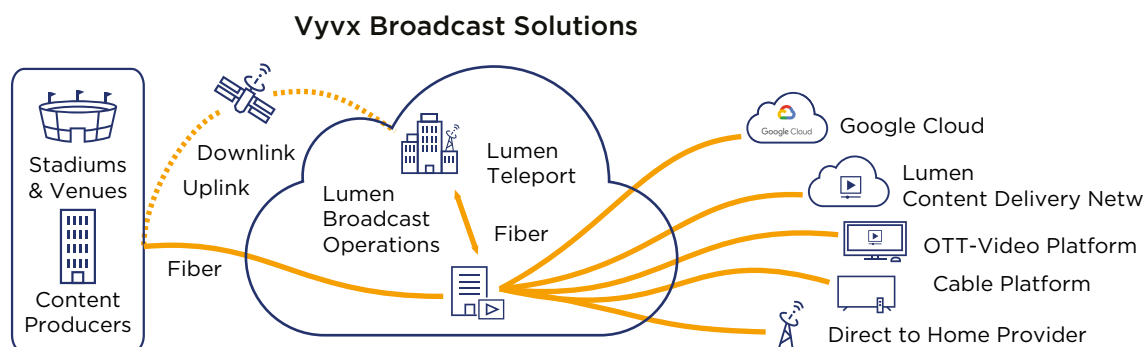

With Lumen<sup>SM</sup> Vyvx<sup>®</sup> Cloud Connect, you can deliver your full-time channels and occasional-use content straight to Google Cloud for easy, reliable broadcast-quality workflows in the cloud. Whichever media services you leverage from Google Cloud, you need a connection that is managed, monitored and reliable.

### Flexibility

By connecting our Vyvx platform with Google Cloud, you are able to leverage the full suite of Google Cloud services, and the full breadth of third-party media services available through Google Cloud.

### Vyvx integration

By using Vyvx<sup>®</sup> Linear Channel Distribution to transport your streams to the Google Cloud, you are able to leverage all the routing, monitoring and protections inherent to our core Vyvx service.

Vyvx Cloud Connect gives you the flexibility and tools to keep up in the rapidly changing world of content streaming.

LUMEN<sup>SM</sup>