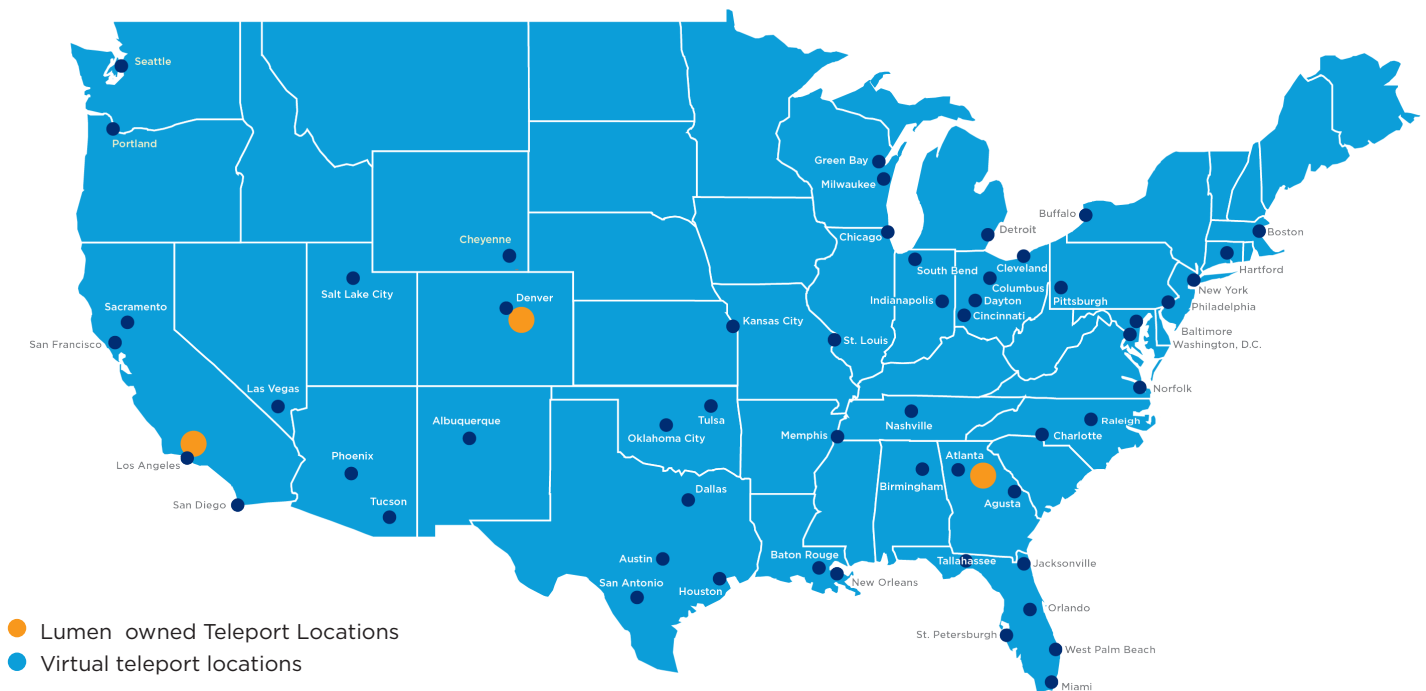

European Teleport Locations:

Berlin, Germany
London, England

Latin American Teleport Locations:

Buenos Aires, Argentina
Sao Paulo, Brazil
Rio de Janeiro, Brazil
Caracas, Venezuela
Bogota, Columbia
Sabachoque, Columbia
Quinto, Ecuador
Lima, Peru

North America

Lumen® offers a full suite of teleport and satellite services through our North American locations in Los Angeles, Denver, and Atlanta. We combine data and video services to support your growing distribution requirements with regards to quality, efficiency and security.

Latin America

The Latin America-based teleports provide connectivity to the Vyvx® network for distribution to all Vyvx®-enabled locations across the globe. Through our IP/TDMA platforms, extended IP connectivity can be delivered to geographically dispersed remote sites or customer branches. Each of these sites are equipped with homogenous and scalable communication capabilities, regardless of the distance and existence of terrestrial infrastructure.

The Lumen® Latin America Teleports specialize in voice and IP services along with Vyvx® broadcast delivery.

Europe

Lumen® proudly offers both video and data services from our European locations in London and Berlin. Video downlink services are available as well as connectivity to the Vyvx® Network for distribution to all Vyvx®-enabled locations globally. Our antenna infrastructure includes: