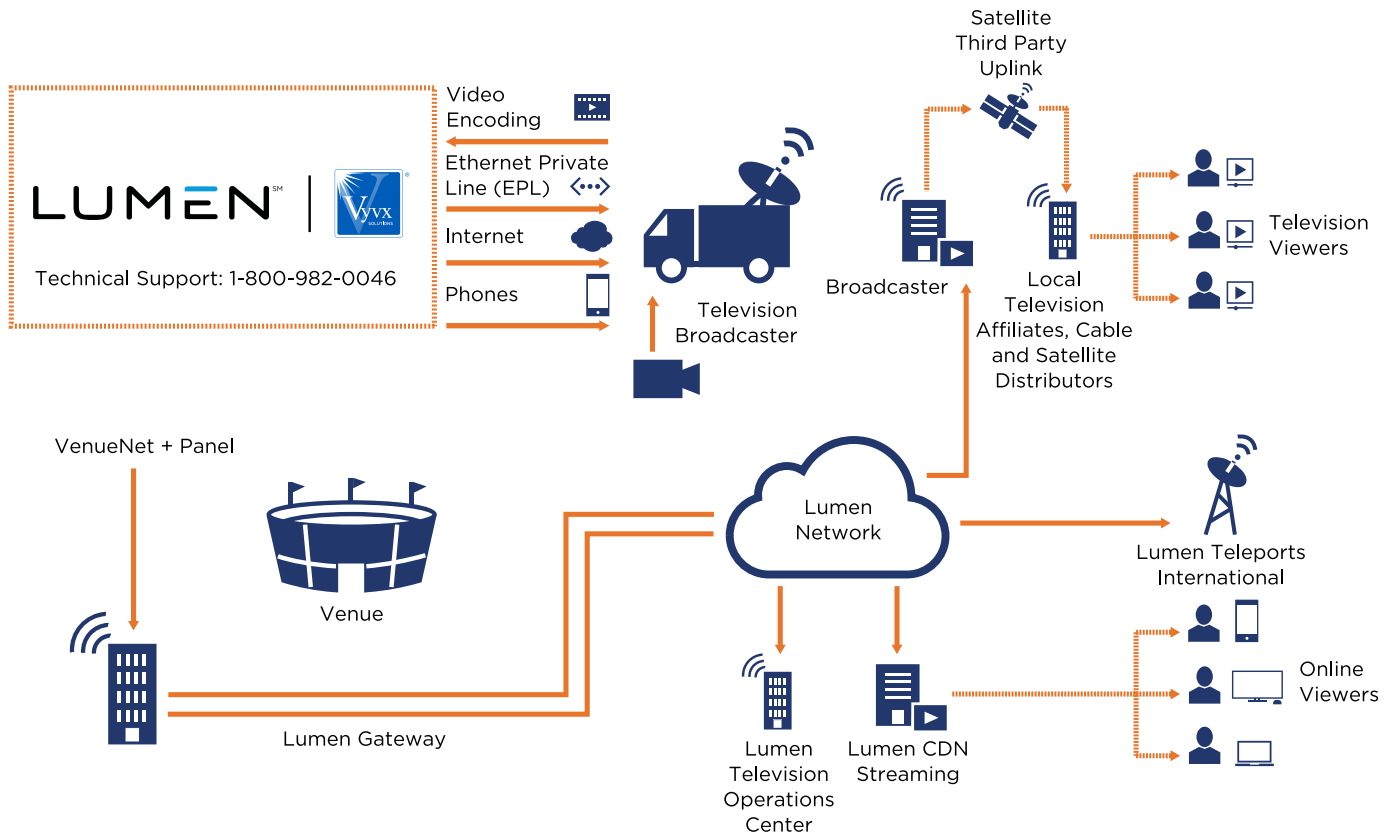

Why choose Lumen for VenueNet+ service?

- **Support for HD picture**
  You get direct access to an end-to-end high-definition fiber network, designed specifically for the highest quality sports transmissions.
- **24/7 accessibility**
  With VenueNet+, the locations you need are available when you need them.
- **Proven provider**
  Vyvx has been providing video sports backhaul services for more than 30 years. And now with the integration of internet and encoding services, our VenueNet+ solution continues our tradition.
- **Cost savings**
  The integrated encoding service included with VenueNet+ can help you save by eliminating the need to ship equipment and personnel to support onsite encoding. Broadband internet saves you time and money by eliminating the need to procure your own Internet access from either the venue or satellite.
- **Reliability**
  Our award-winning MPLS Video Network provides redundancy and infrastructure rerouting capabilities to help ensure mission-critical content is delivered.

877-453-8353 | lumen.com

Services not available everywhere. Business customers only. Lumen may change, cancel or substitute products and services, or vary them by service area at its sole discretion without notice. ©2020 Lumen Technologies. All Rights Reserved.

LUMEN^{SM}