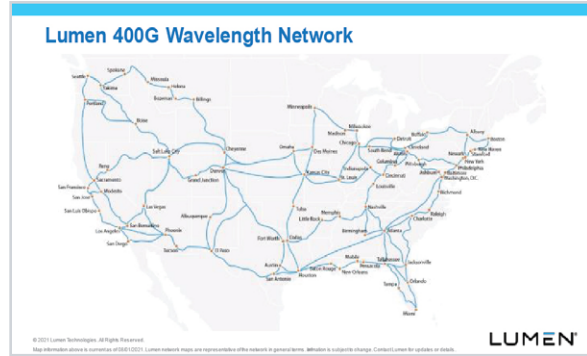

Lumen 400G Wavelength network

Connect your employees, partners, and customers across the globe:

- 60+ Edge Compute Nodes underway
- 3.5 million miles of high capacity / ultra-low loss fiber in North America
- Approximately 170,000 on-net buildings
- Capability to connect customers to network services in more than 110 countries/6,000 cities
- Control of approximately 450,000 fiber route miles with access to more than 76,000 metro fiber and 42,000 subsea route miles