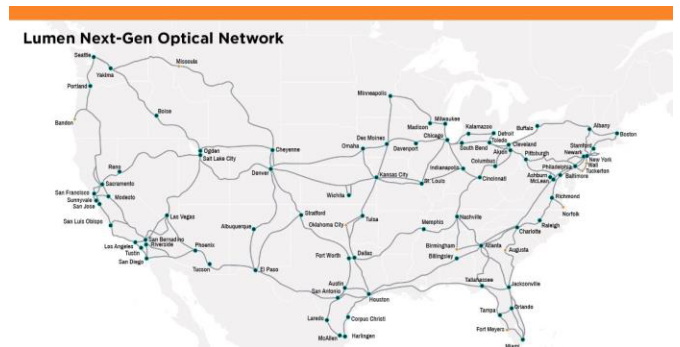

Features and Specs

Lumen Wavelength Services

- Ethernet speeds: 10, 100, 400 Gbps
- OTU speeds: OTU 2, 2e, 4
- Protected and unprotected solutions
- Available low-latency routes and latency SLAs
- Available custom routing and transparent network design, including private data networks
- Building extensions available for demarcation extension, inside wiring
- Provide bandwidth, transparency and control of your applications to enhance the customer experience
  - Topology Viewer
  - Proactive Notifications
  - Laser

Lumen 400G Wavelength Network

Connect your employees, partners, and customers

- 78,300 400G enabled route miles
- 6M+ ULL fiber miles deployed
- 125 North America optical cloud on ramps
- 2200+ on-net data centers
- Approximately 170,000 on-net buildings
- 400+ pops pushing further to the metro edge with 10-20 data centers per market
- SDN enabled - allowing for automated capacity provisioning

Largest Ultra-Low-Loss Intercity Fiber Network in North America

400G and extensive route diversity